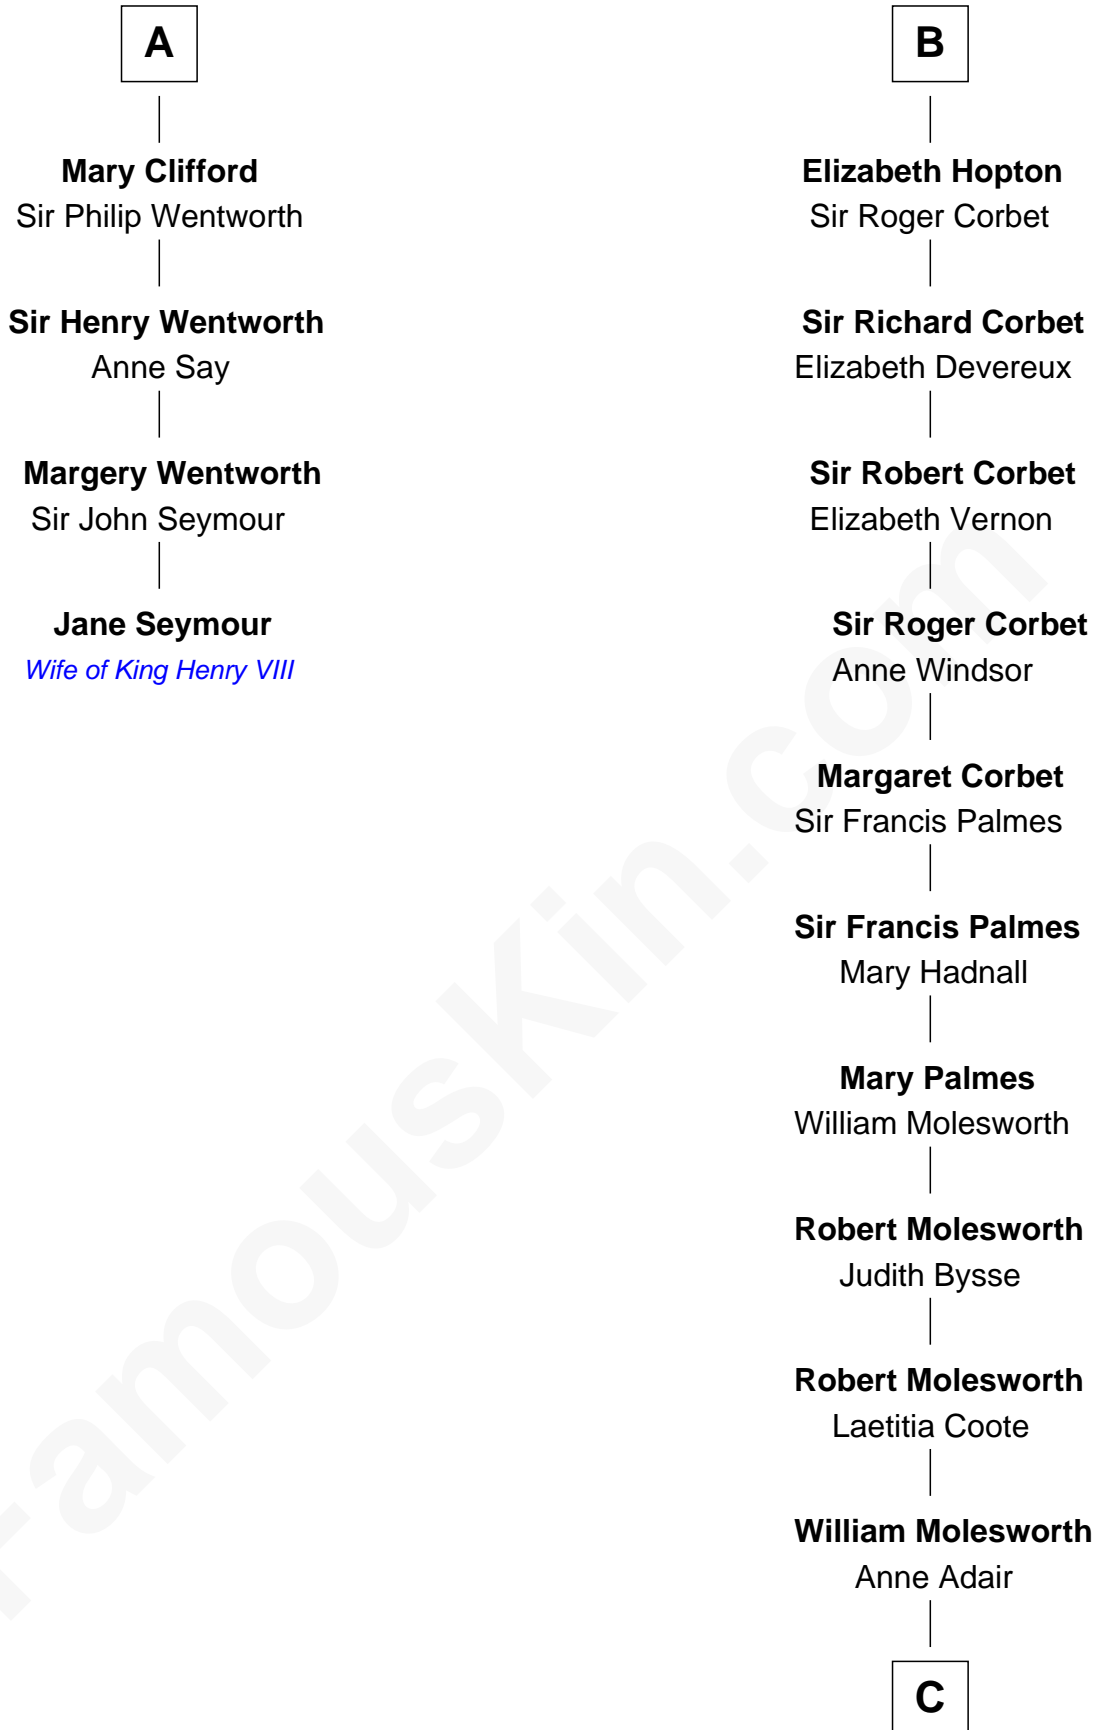

FamousKin.com Relationship Chart of

Jane Seymour

3rd Wife of King Henry VIII

10th cousin 11 times removed of

Joan Fontaine

Movie Actress

C

Richard Molesworth

Catherine Cobb

John Molesworth

Louise Tomkyns

Margaret Letitia Molesworth

Charles Richard De Havilland

Walter Augustus De Havilland

Lillian Augusta Ruse

Joan Fontaine