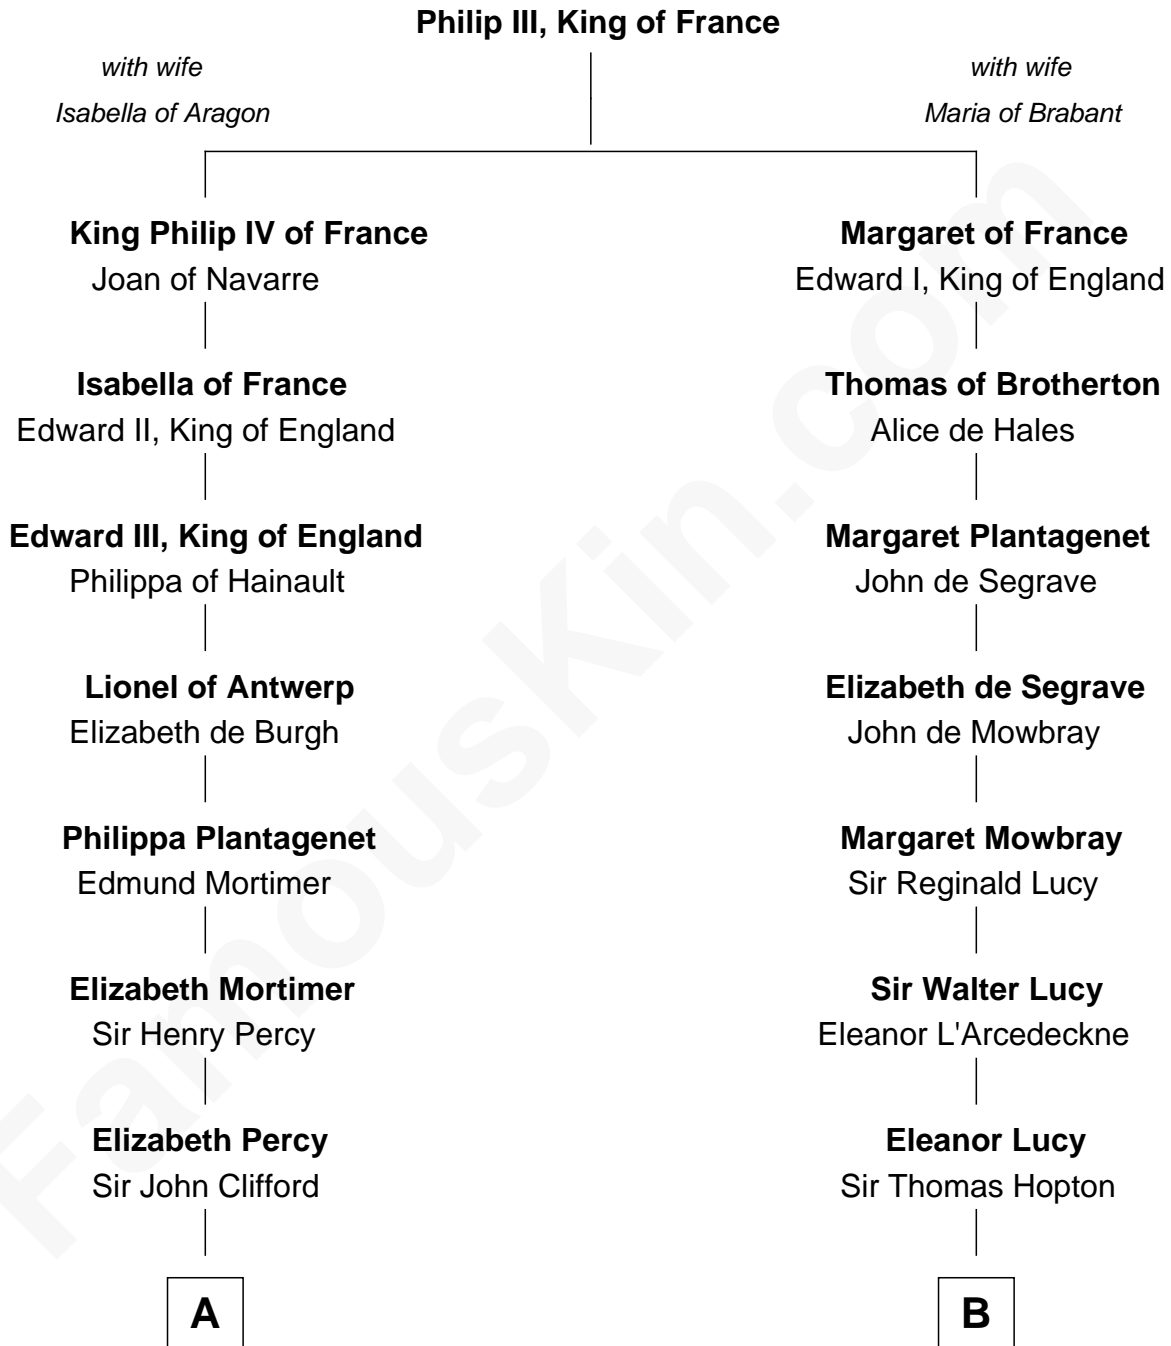

FamousKin.com Relationship Chart of

Jane Seymour

3rd Wife of King Henry VIII

10th cousin 11 times removed of

Joan Fontaine

Movie Actress

C

Richard Molesworth

Catherine Cobb

John Molesworth

Louise Tomkyns

Margaret Letitia Molesworth

Charles Richard De Havilland

Walter Augustus De Havilland

Lillian Augusta Ruse

Joan Fontaine