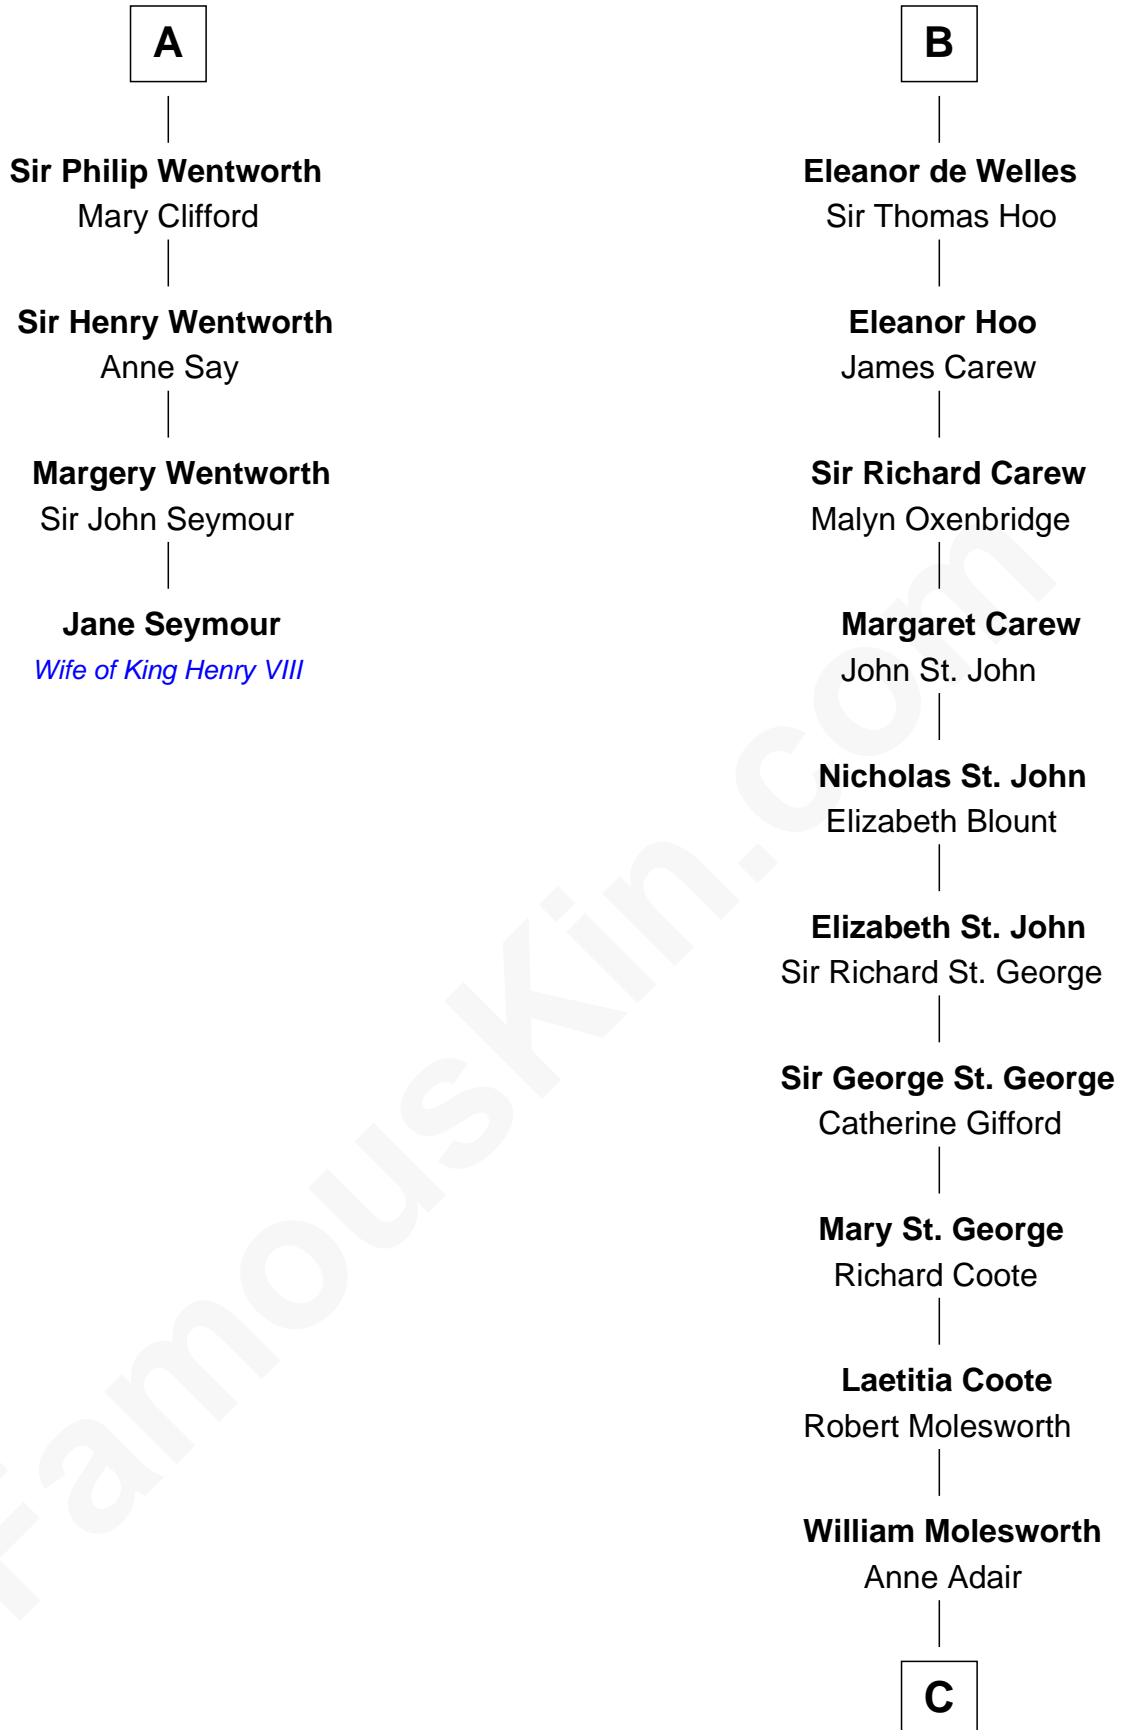

FamousKin.com Relationship Chart of

Jane Seymour

3rd Wife of King Henry VIII

10th cousin 11 times removed of

Joan Fontaine

Movie Actress

Sir William de Ferrers

*with wife
Sibyl Marshal*

Sir William Deincourt
Milicent la Zouche

Sir Roger de Clifford
Maud de Beauchamp

Margaret Deincourt
Sir Robert de Tibetot

Katherine de Clifford
Sir Ralph de Greystoke

Elizabeth de Tibetot
Sir Philip le Despencer

Maud de Greystoke
Eudo de Welles

Margery Despencer
Sir Roger Wentworth

Sir Lionel de Welles
Joan de Waterton

A

B

C

Richard Molesworth

Catherine Cobb