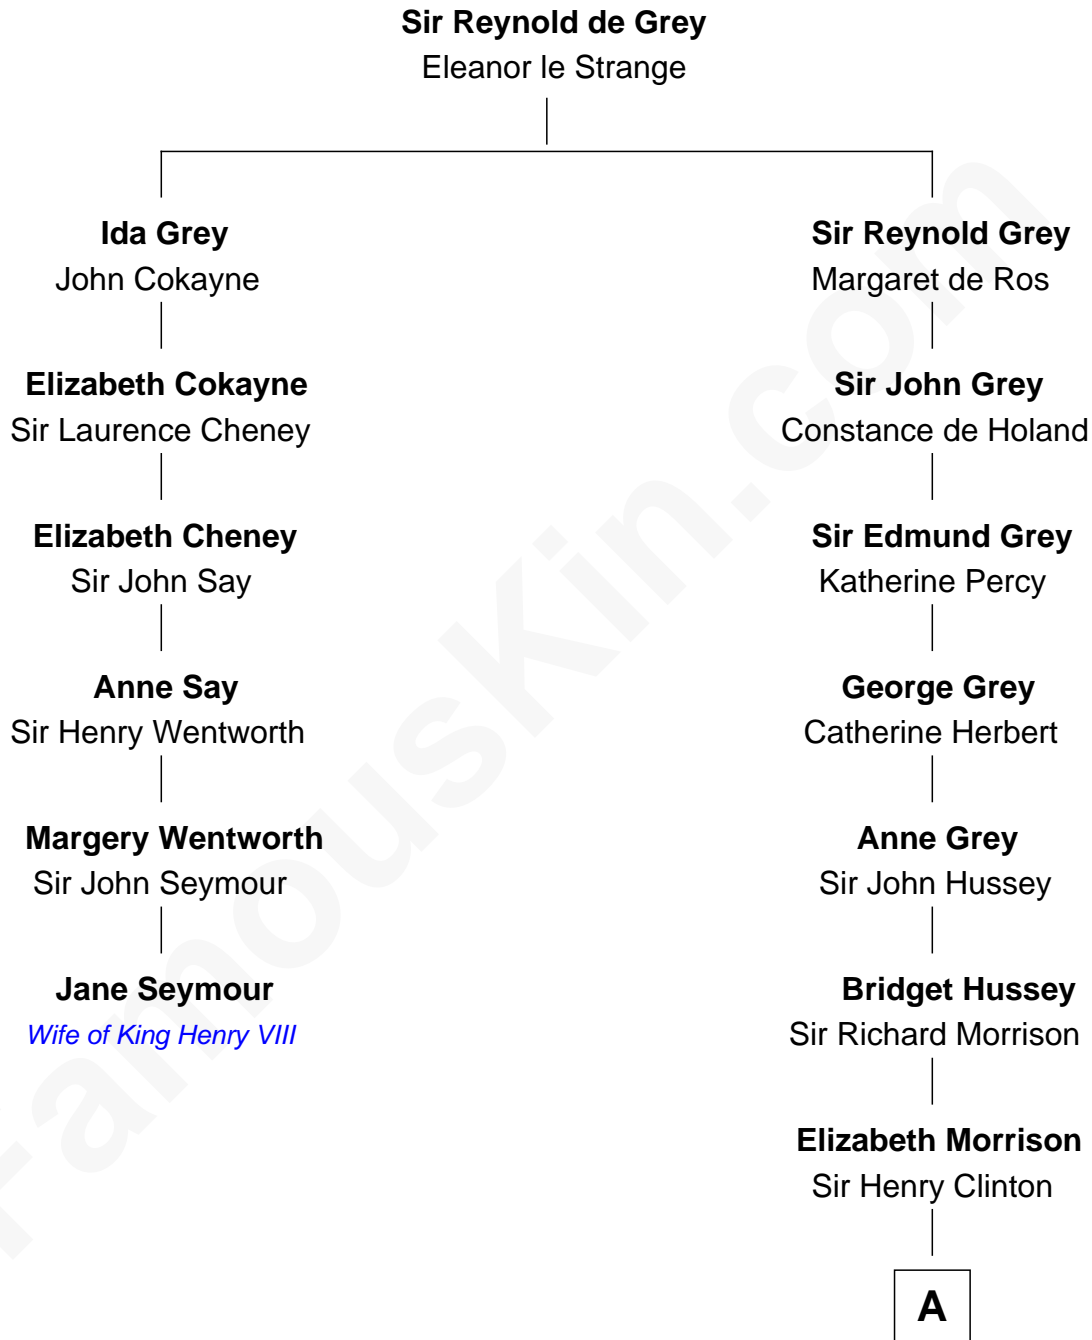

FamousKin.com Relationship Chart of

Jane Seymour

3rd Wife of King Henry VIII

5th cousin 6 times removed of

George Clinton

4th U.S. Vice President

A

—
Sir Henry Clinton alias Fynes

Elizabeth Hickman

—
William Clinton

Elizabeth Kennedy

—
James Clinton

Elizabeth Smith

—
Charles Clinton

Elizabeth Denniston

—
George Clinton

4th U.S. Vice President