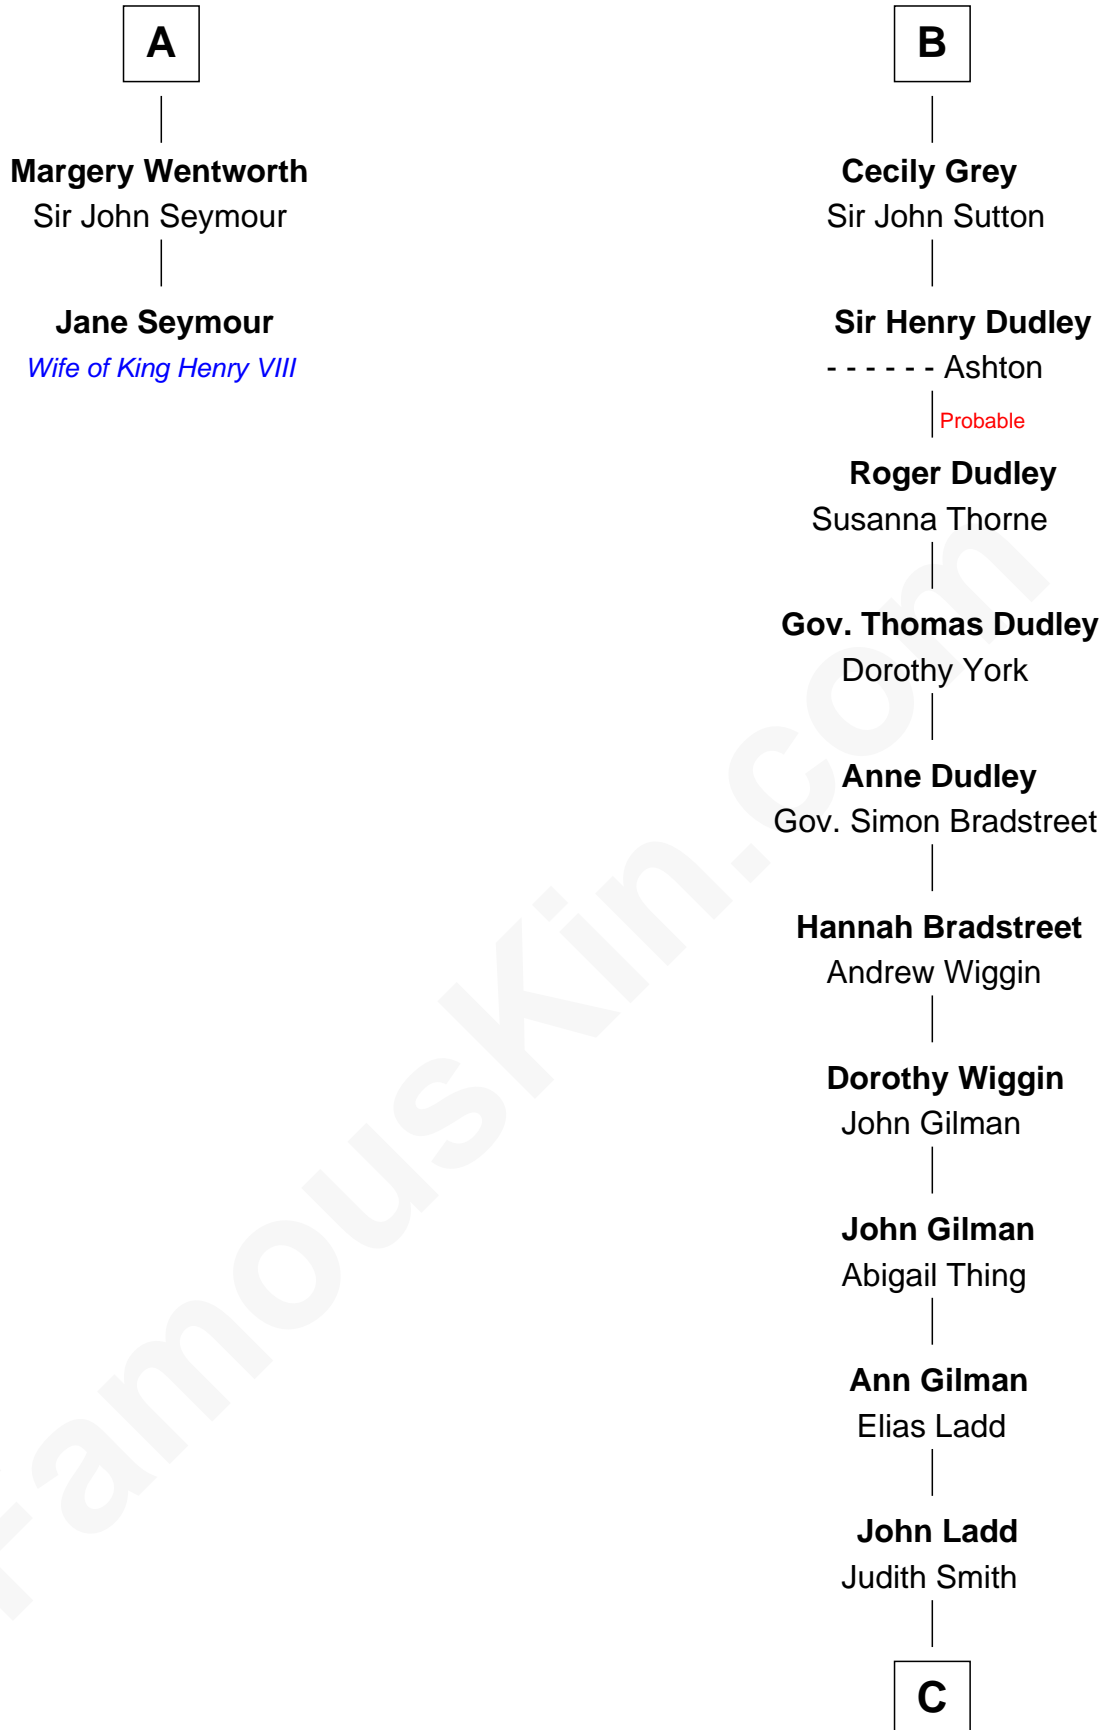

# FamousKin.com Relationship Chart of

**Jane Seymour**

*3rd Wife of King Henry VIII*

8th cousin 13 times removed of

**Alan Ladd**

*Movie Actor*

**William de Ros**  
Maude de Vaux

**C**

—  
**Josiah Ladd**

Nancy Ladd

—  
**Alvaro Ladd**

Nancy Shotwell

—  
**Oscar F. Ladd**

Julia Henrietta Meigs

—  
**Alan Harwood Ladd**

Selina Raleigh