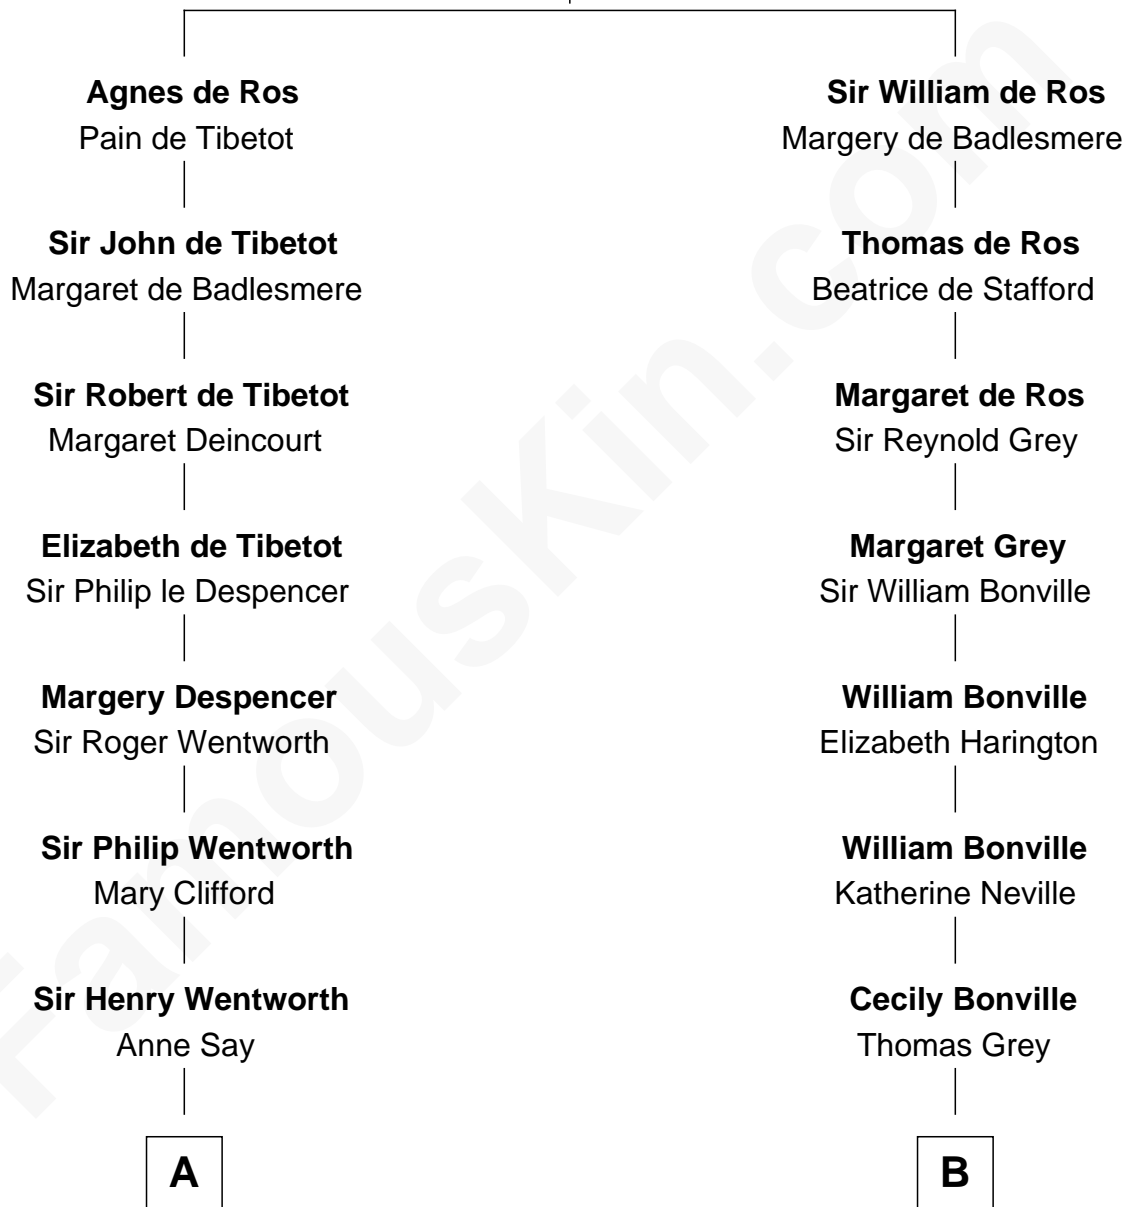

# FamousKin.com Relationship Chart of

**Jane Seymour**

*3rd Wife of King Henry VIII*

8th cousin 13 times removed of

**Alan Ladd**

*Movie Actor*

**William de Ros**  
Maude de Vaux

**C**

—  
**Josiah Ladd**

Nancy Ladd

—  
**Alvaro Ladd**

Nancy Shotwell

—  
**Oscar F. Ladd**

Julia Henrietta Meigs

—  
**Alan Harwood Ladd**

Selina Raleigh

—  
**Alan Ladd**

*Movie Actor*