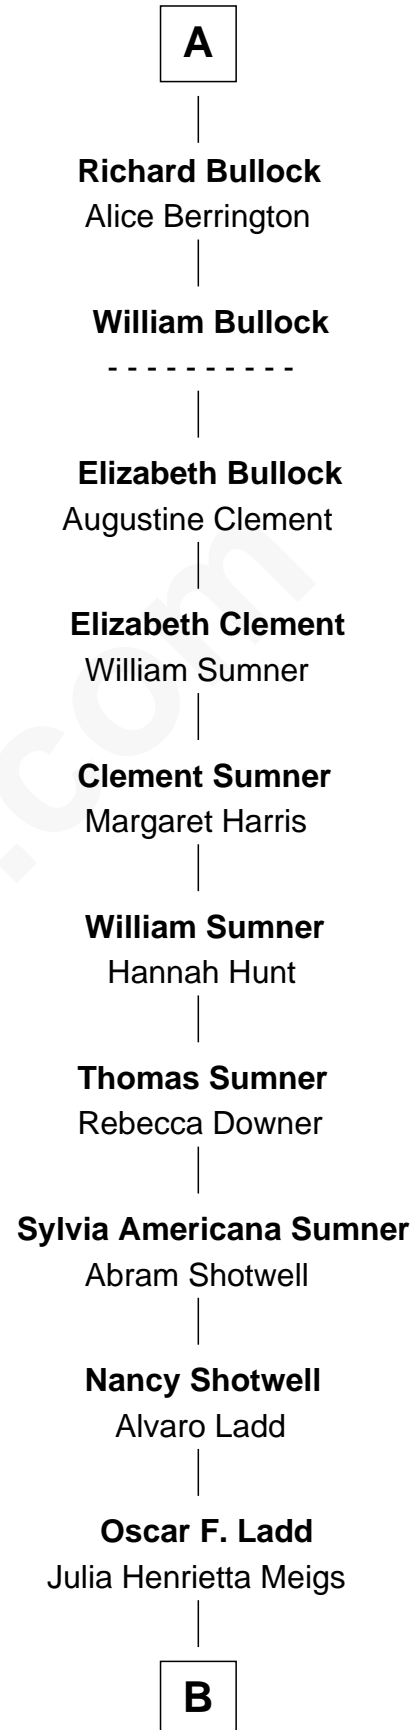

# FamousKin.com Relationship Chart of

**Jane Seymour**

*3rd Wife of King Henry VIII*

7th cousin 11 times removed of

**Alan Ladd**

*Movie Actor*

**Bartholomew de Badlesmere**

Margaret de Clare

**Margaret de Badlesmere**

Sir John de Tibetot

**Sir Robert de Tibetot**

Margaret Deincourt

**Elizabeth de Tibetot**

Sir Philip le Despencer

**Margery Despencer**

Sir Roger Wentworth

**Maud de Badlesmere**

John de Vere

**Aubrey de Vere**

Alice FitzWalter

**Sir Richard de Vere**

Alice Sergeaux

**Sir John de Vere**

Elizabeth Howard

**Joan de Vere**

Sir William Norreys

**Margaret Norreys**

Gilbert Bullock

**Thomas Bullock**

Alice Kingsmill

**A**

**B**