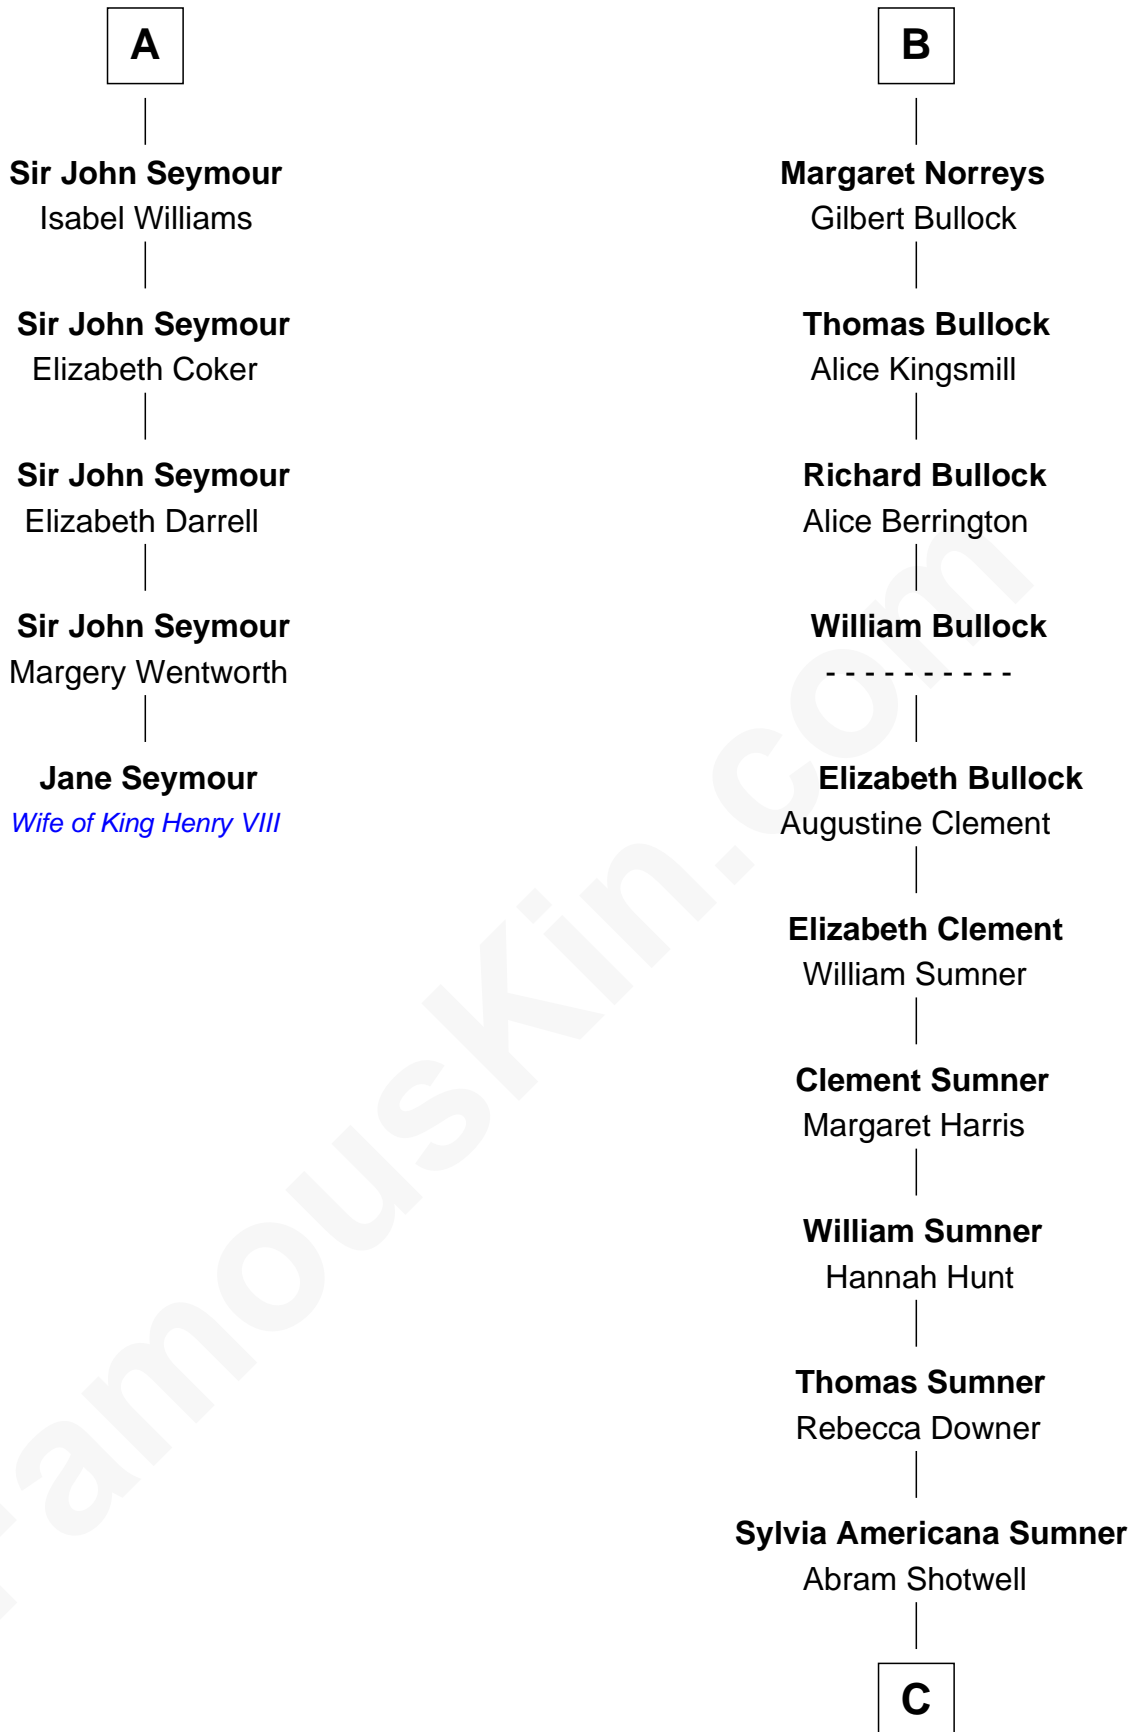

FamousKin.com Relationship Chart of

Jane Seymour

3rd Wife of King Henry VIII

11th cousin 9 times removed of

Alan Ladd

Movie Actor

C

Nancy Shotwell

Alvaro Ladd

Oscar F. Ladd

Julia Henrietta Meigs

Alan Harwood Ladd

Selina Raleigh

Alan Ladd

Movie Actor

FamousKin.com