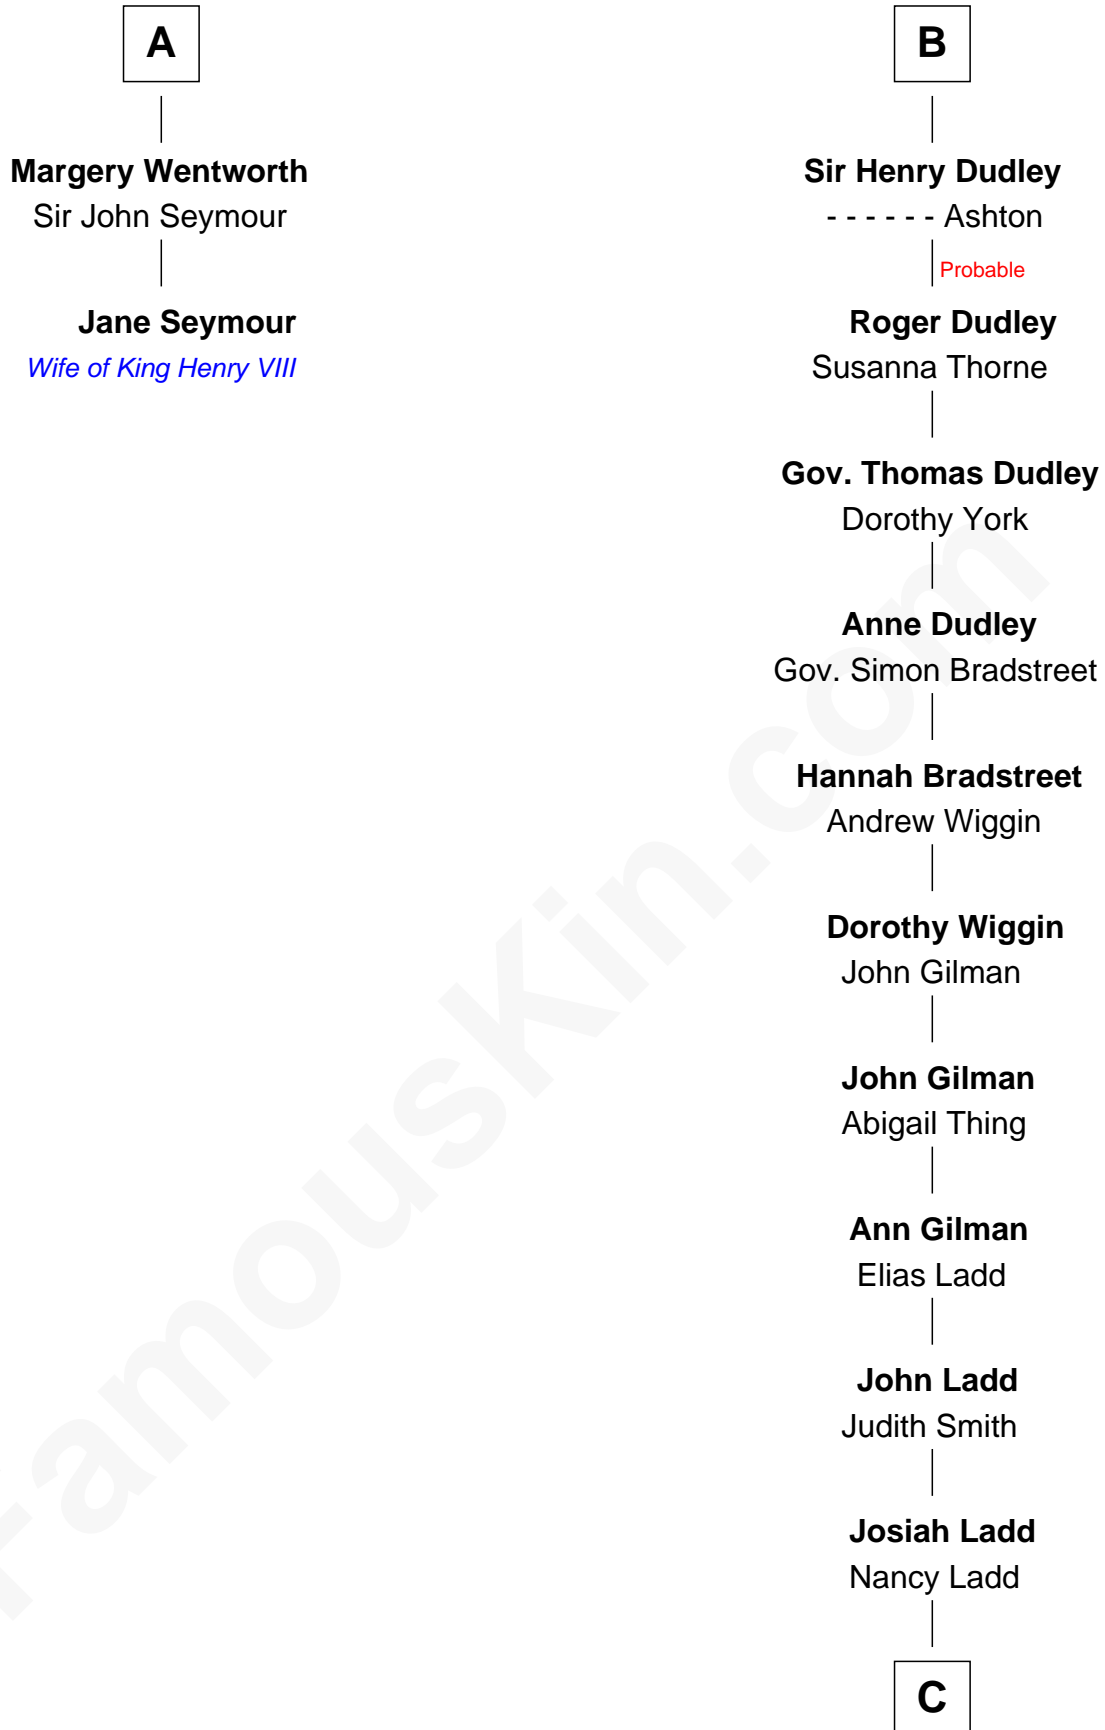

FamousKin.com Relationship Chart of

Jane Seymour

3rd Wife of King Henry VIII

8th cousin 12 times removed of

Alan Ladd

Movie Actor

C

Alvaro Ladd
Nancy Shotwell