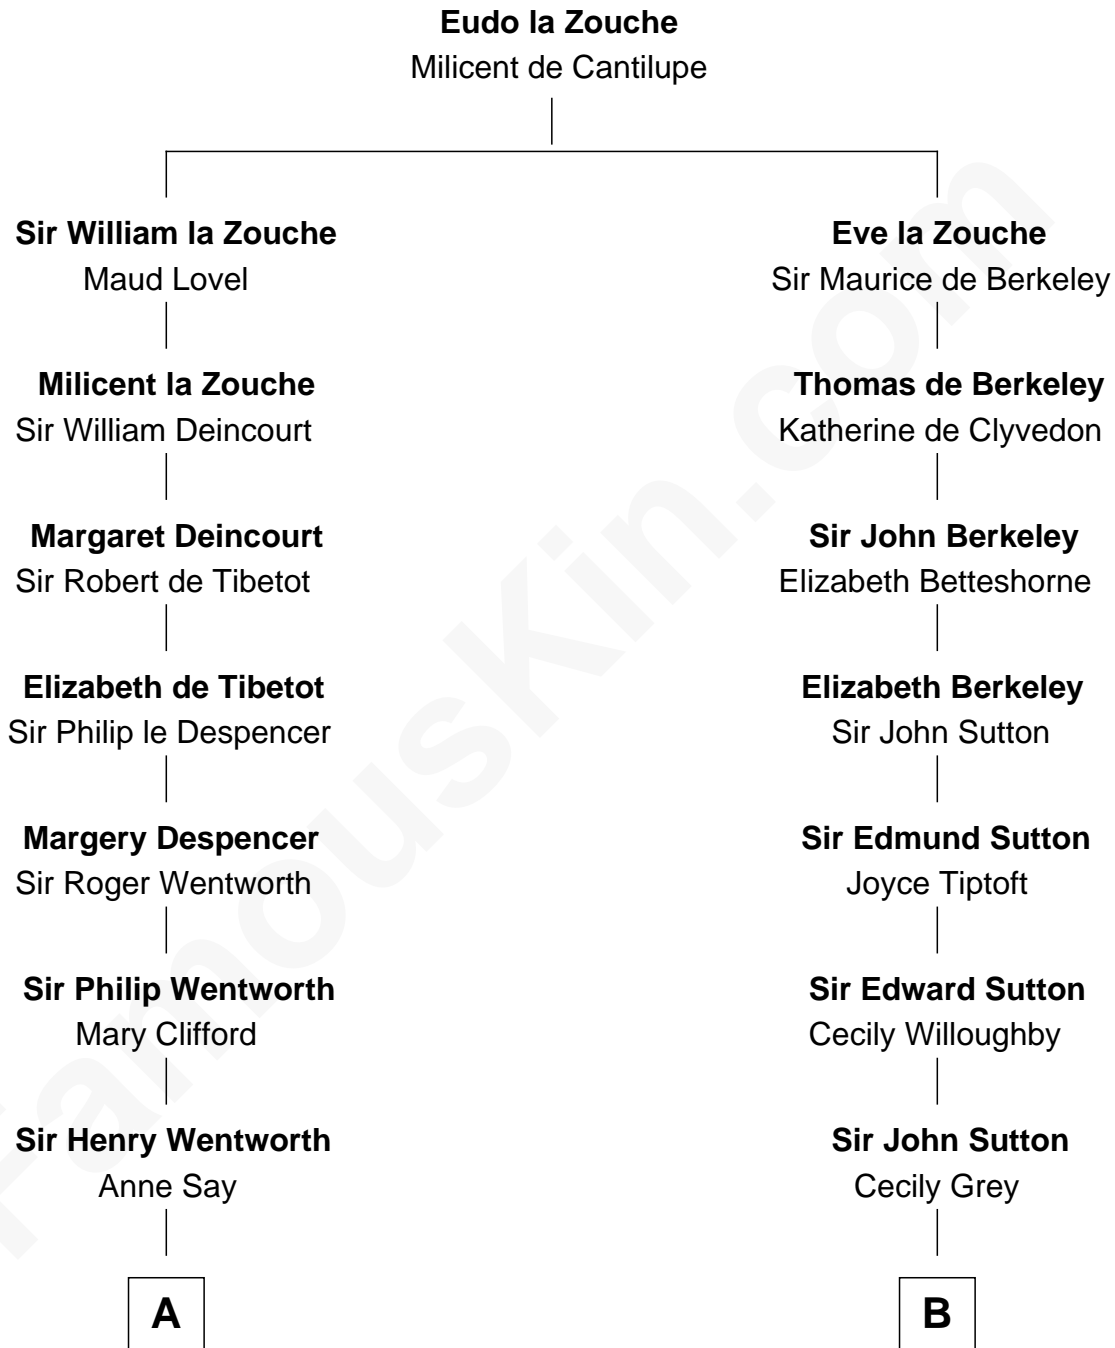

FamousKin.com Relationship Chart of

Jane Seymour

3rd Wife of King Henry VIII

8th cousin 12 times removed of

Alan Ladd

Movie Actor

C

Alvaro Ladd
Nancy Shotwell

Oscar F. Ladd
Julia Henrietta Meigs

Alan Harwood Ladd
Selina Raleigh

Alan Ladd
Movie Actor

FamousKin.com