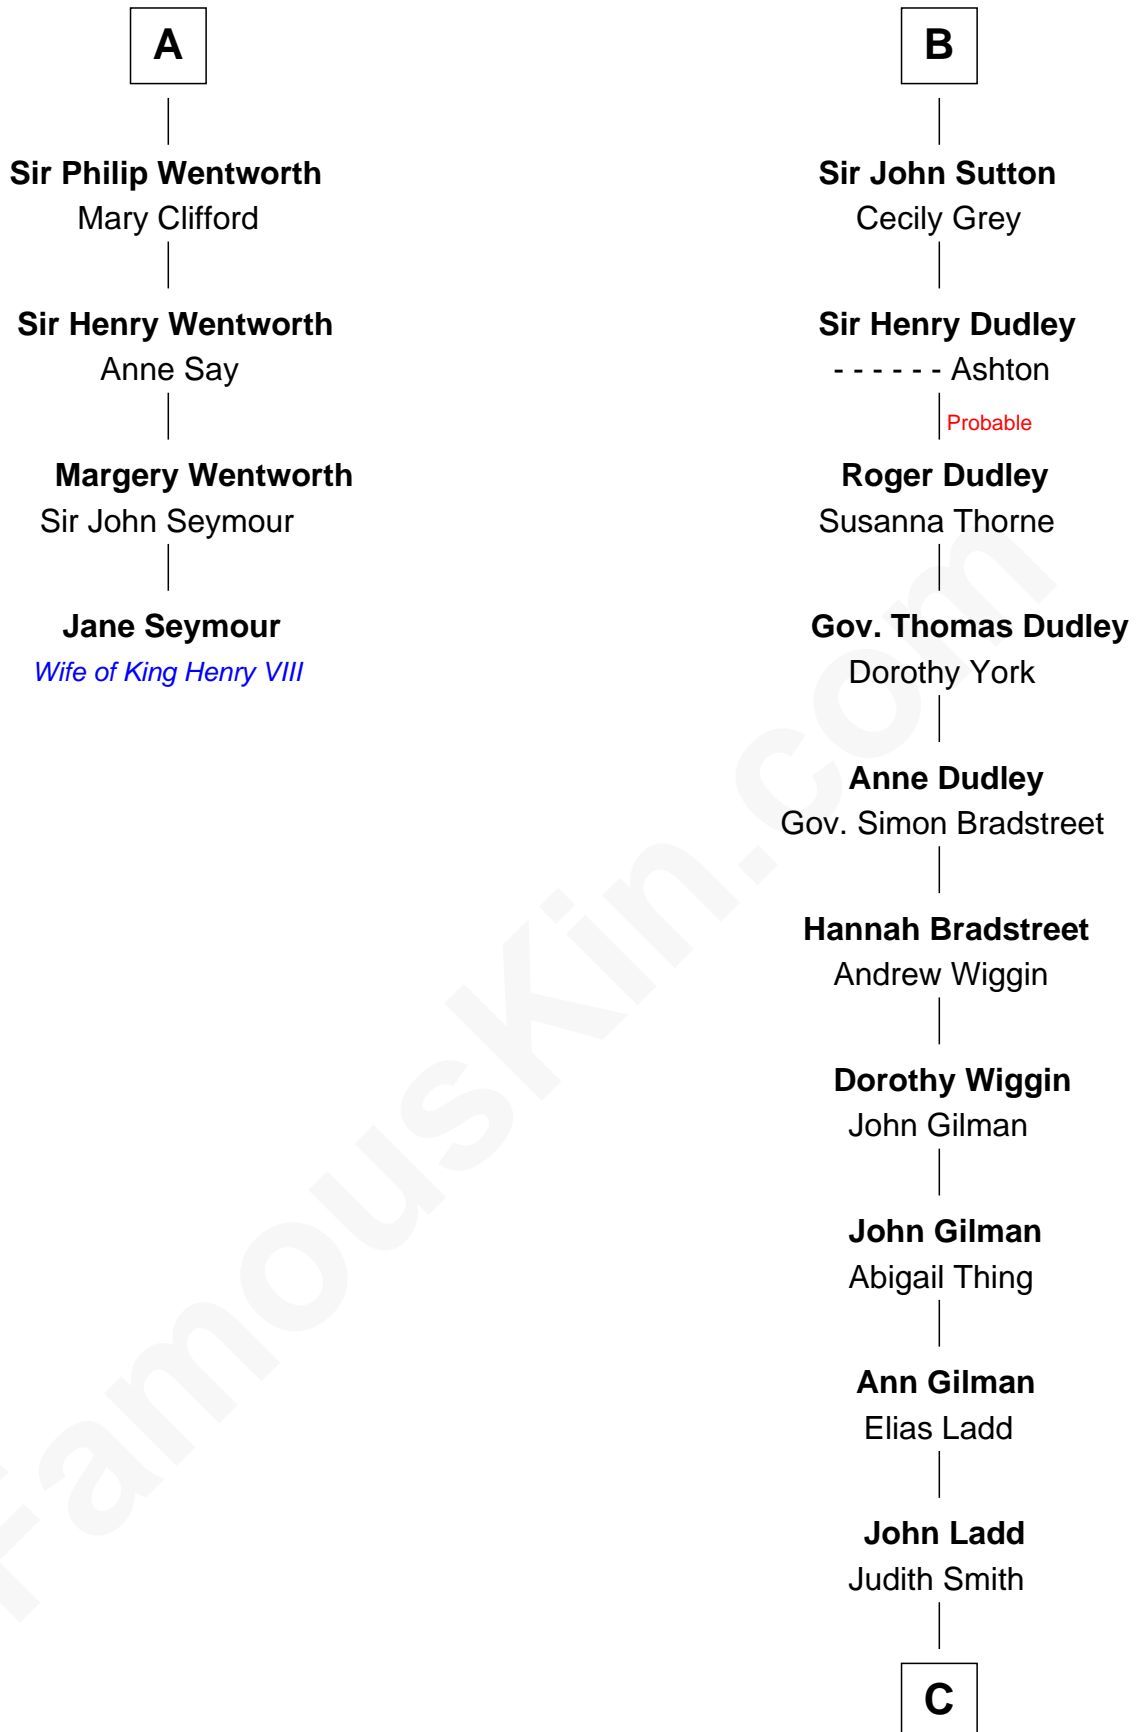

FamousKin.com Relationship Chart of

Jane Seymour

3rd Wife of King Henry VIII

10th cousin 11 times removed of

Alan Ladd

Movie Actor

Sir William de Ferrers

*with wife
Sibyl Marshal*

*with wife
Margaret de Quincy*

Isabel de Ferrers
Sir Reynold de Mohun

Joan de Ferrers
Sir Thomas de Berkeley

Isabel de Mohun
Sir Edmund Deincourt

Sir Maurice de Berkeley
Eve la Zouche

John Deincourt

Thomas de Berkeley
Katherine de Clyvedon

Sir William Deincourt
Milicent la Zouche

Sir John Berkeley
Elizabeth Betteshorne

Margaret Deincourt
Sir Robert de Tibetot

Elizabeth Berkeley
Sir John Sutton

Elizabeth de Tibetot
Sir Philip le Despencer

Sir Edmund Sutton
Joyce Tiptoft

Margery Despencer
Sir Roger Wentworth

Sir Edward Sutton
Cecily Willoughby

A

B

C

—
Josiah Ladd

Nancy Ladd

—
Alvaro Ladd