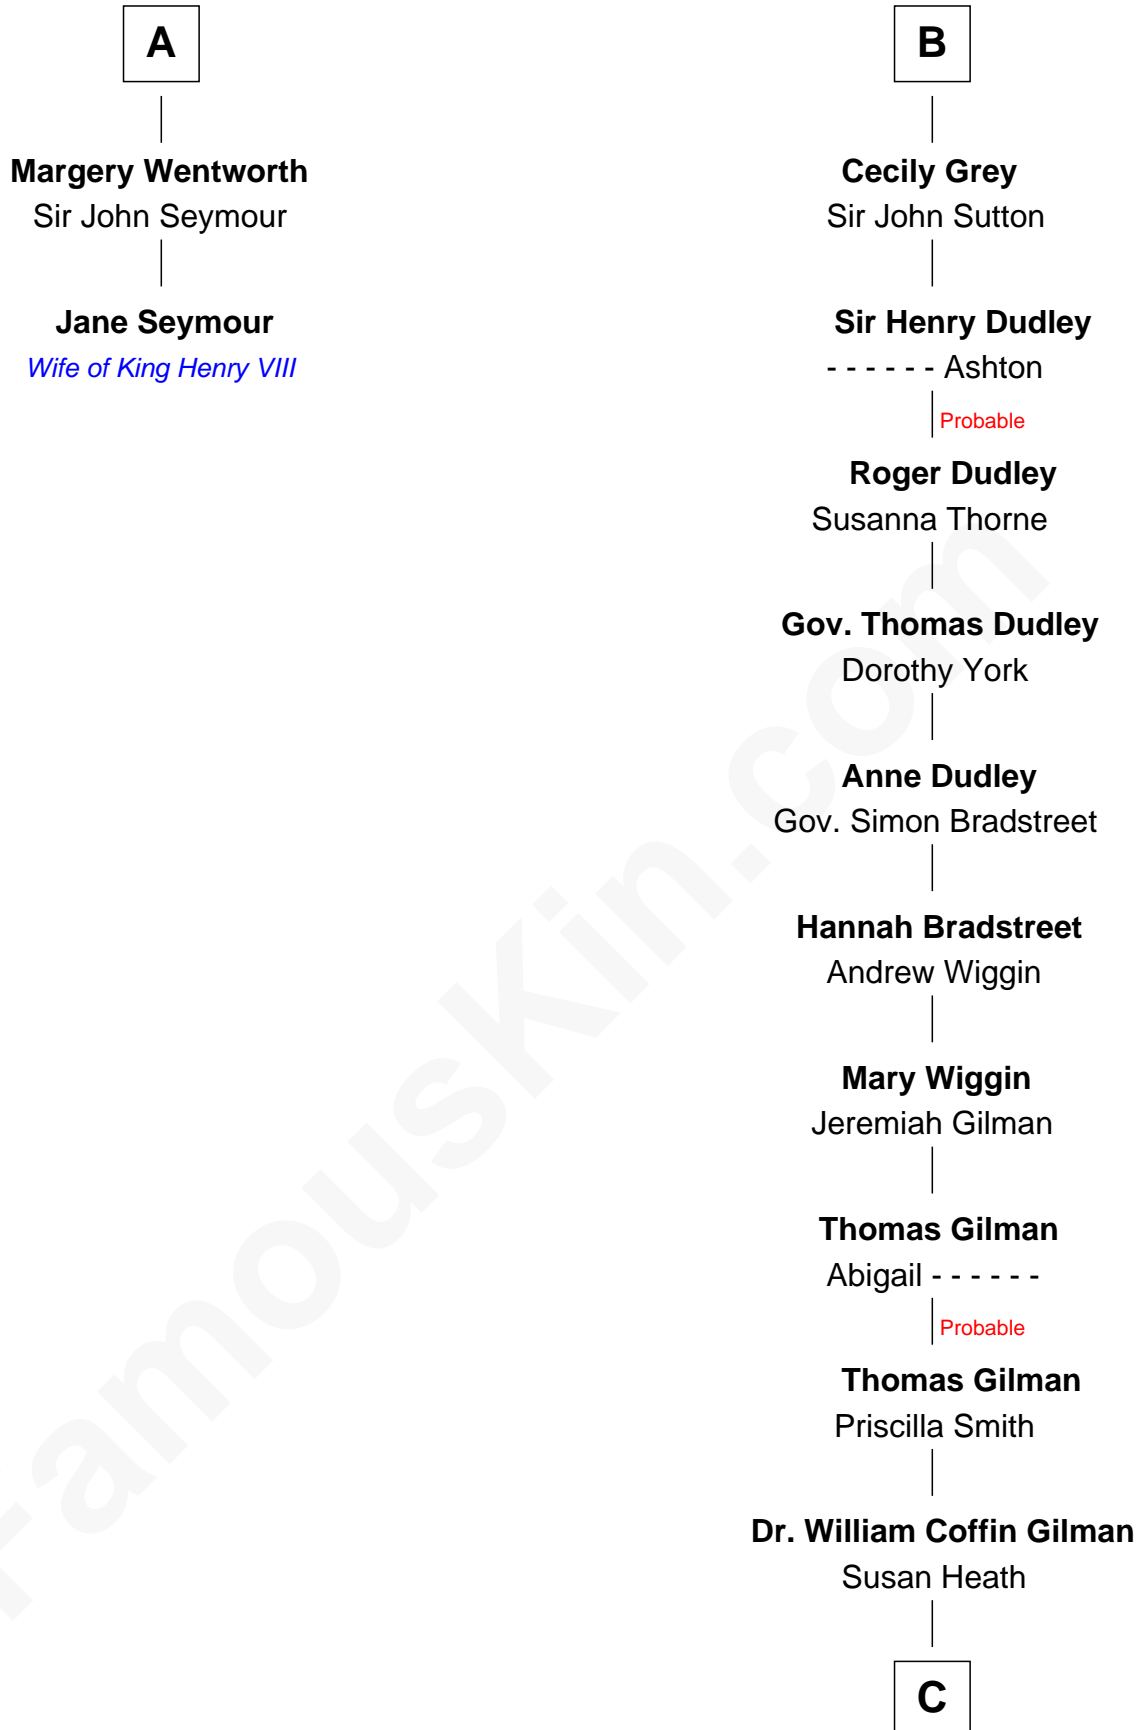

FamousKin.com Relationship Chart of

Jane Seymour

3rd Wife of King Henry VIII

8th cousin 13 times removed of

George Hamilton

TV and Movie Actor

William de Ros
Maude de Vaux

C

William C. Gilman

Mary Ann Stevens

George C. Gilman

Elizabeth Melissa Lane

Lillian C. Gilman

Harry Fuller Hamilton

George William Hamilton

Anne Lucille Stevens