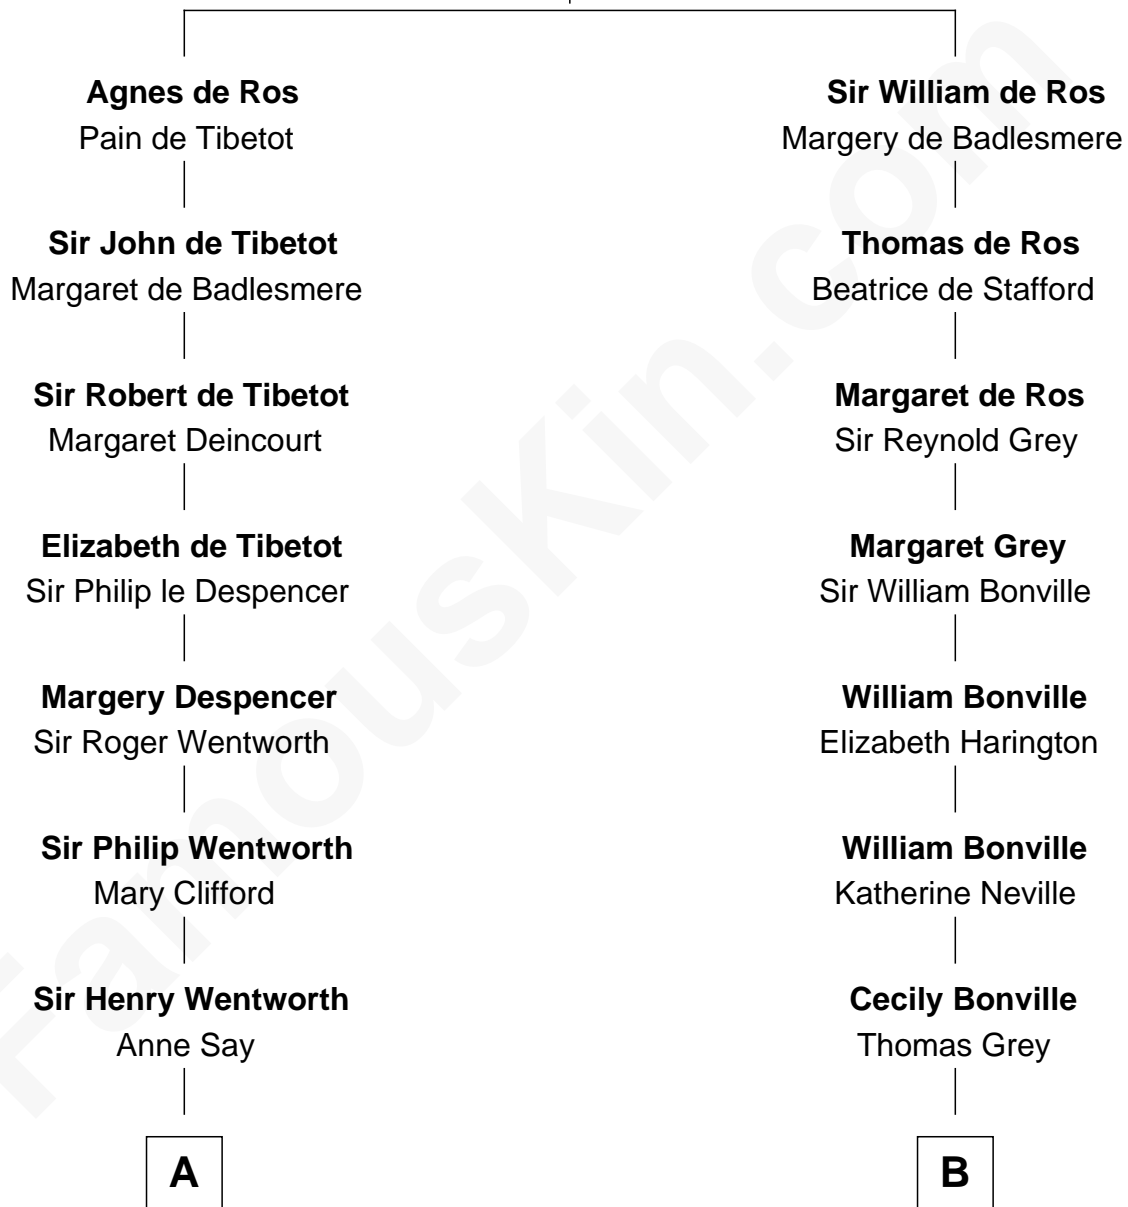

FamousKin.com Relationship Chart of

Jane Seymour

3rd Wife of King Henry VIII

8th cousin 13 times removed of

George Hamilton

TV and Movie Actor

William de Ros
Maude de Vaux

C

William C. Gilman

Mary Ann Stevens

George C. Gilman

Elizabeth Melissa Lane

Lillian C. Gilman

Harry Fuller Hamilton

George William Hamilton

Anne Lucille Stevens