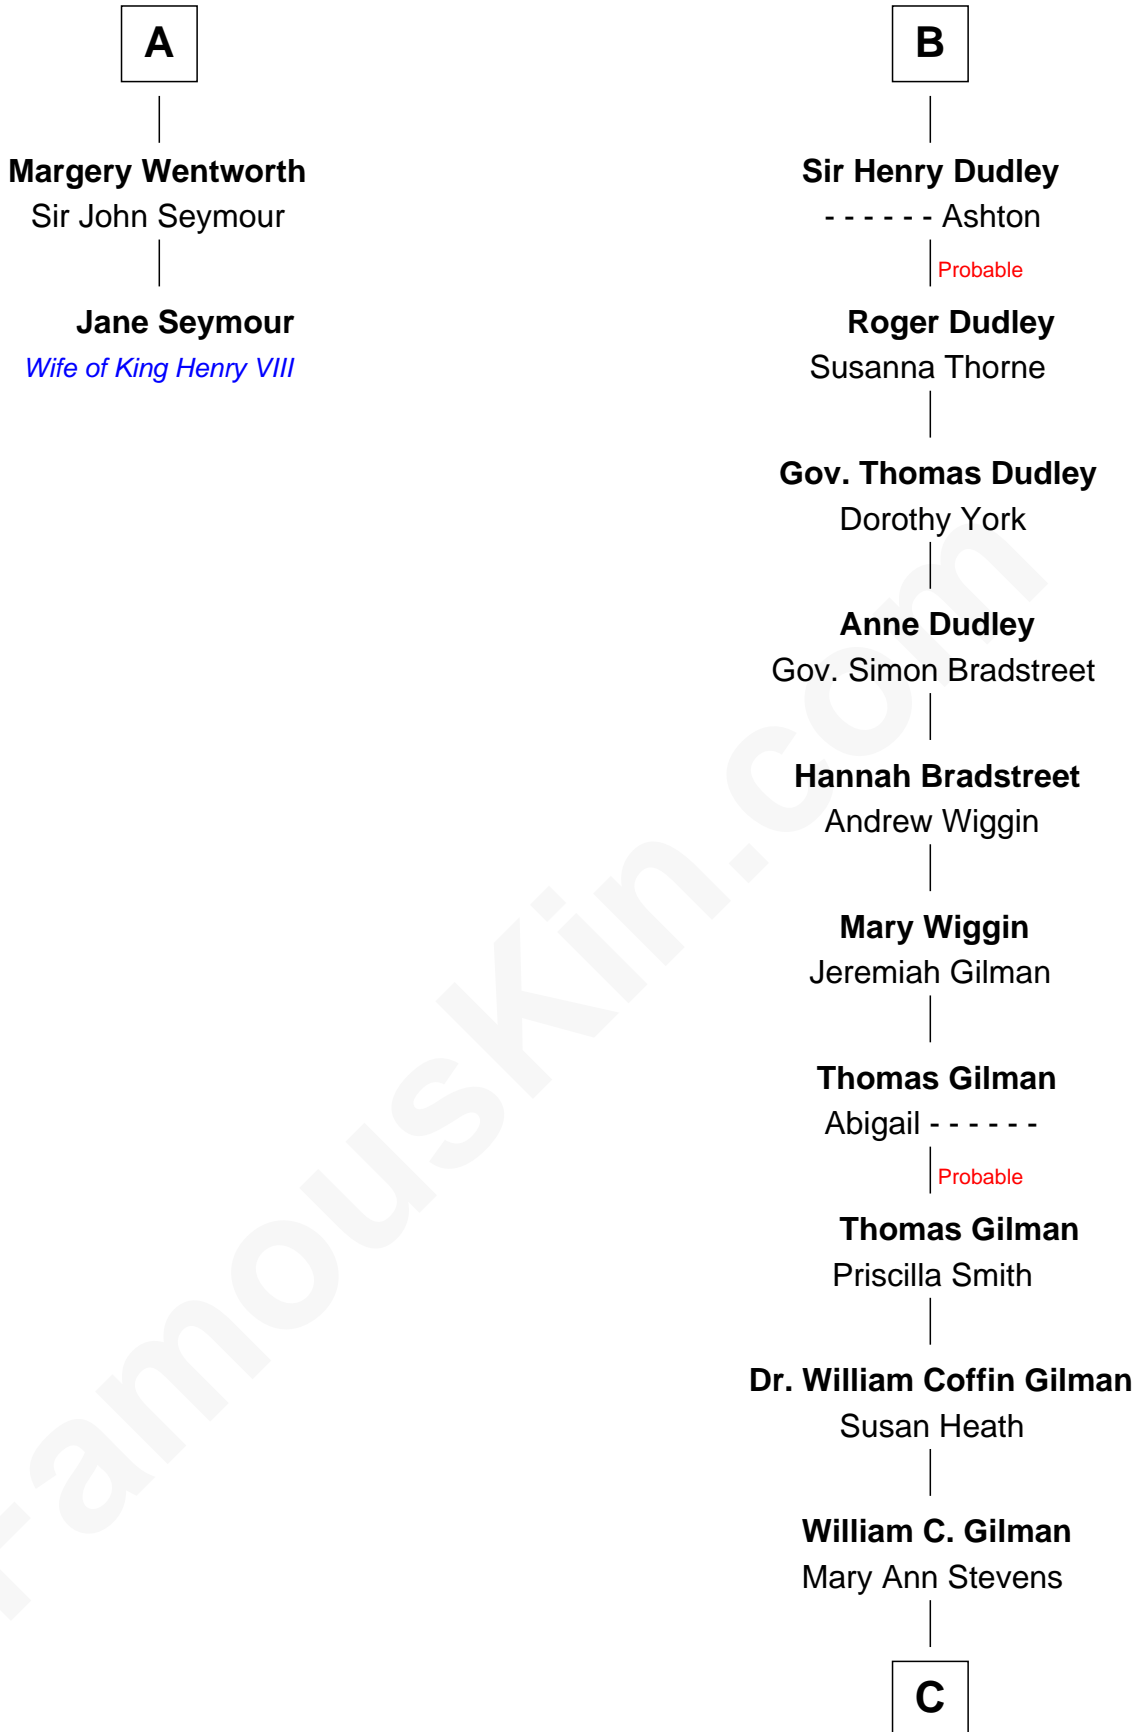

FamousKin.com Relationship Chart of

Jane Seymour

3rd Wife of King Henry VIII

8th cousin 12 times removed of

George Hamilton

TV and Movie Actor

Eudo la Zouche
Milicent de Cantilupe

Sir William la Zouche

Sir Roger Wentworth

Sir Philip Wentworth

Mary Clifford

Sir Henry Wentworth

Anne Say

A

Eve la Zouche

Sir Maurice de Berkeley

Thomas de Berkeley

Katherine de Clyvedon

Sir John Berkeley

Elizabeth Betteshorne

Elizabeth Berkeley

Sir John Sutton

Sir Edmund Sutton

Joyce Tiptoft

Sir Edward Sutton

Cecily Willoughby

Sir John Sutton

Cecily Grey

B

C

George C. Gilman
Elizabeth Melissa Lane

Lillian C. Gilman
Harry Fuller Hamilton