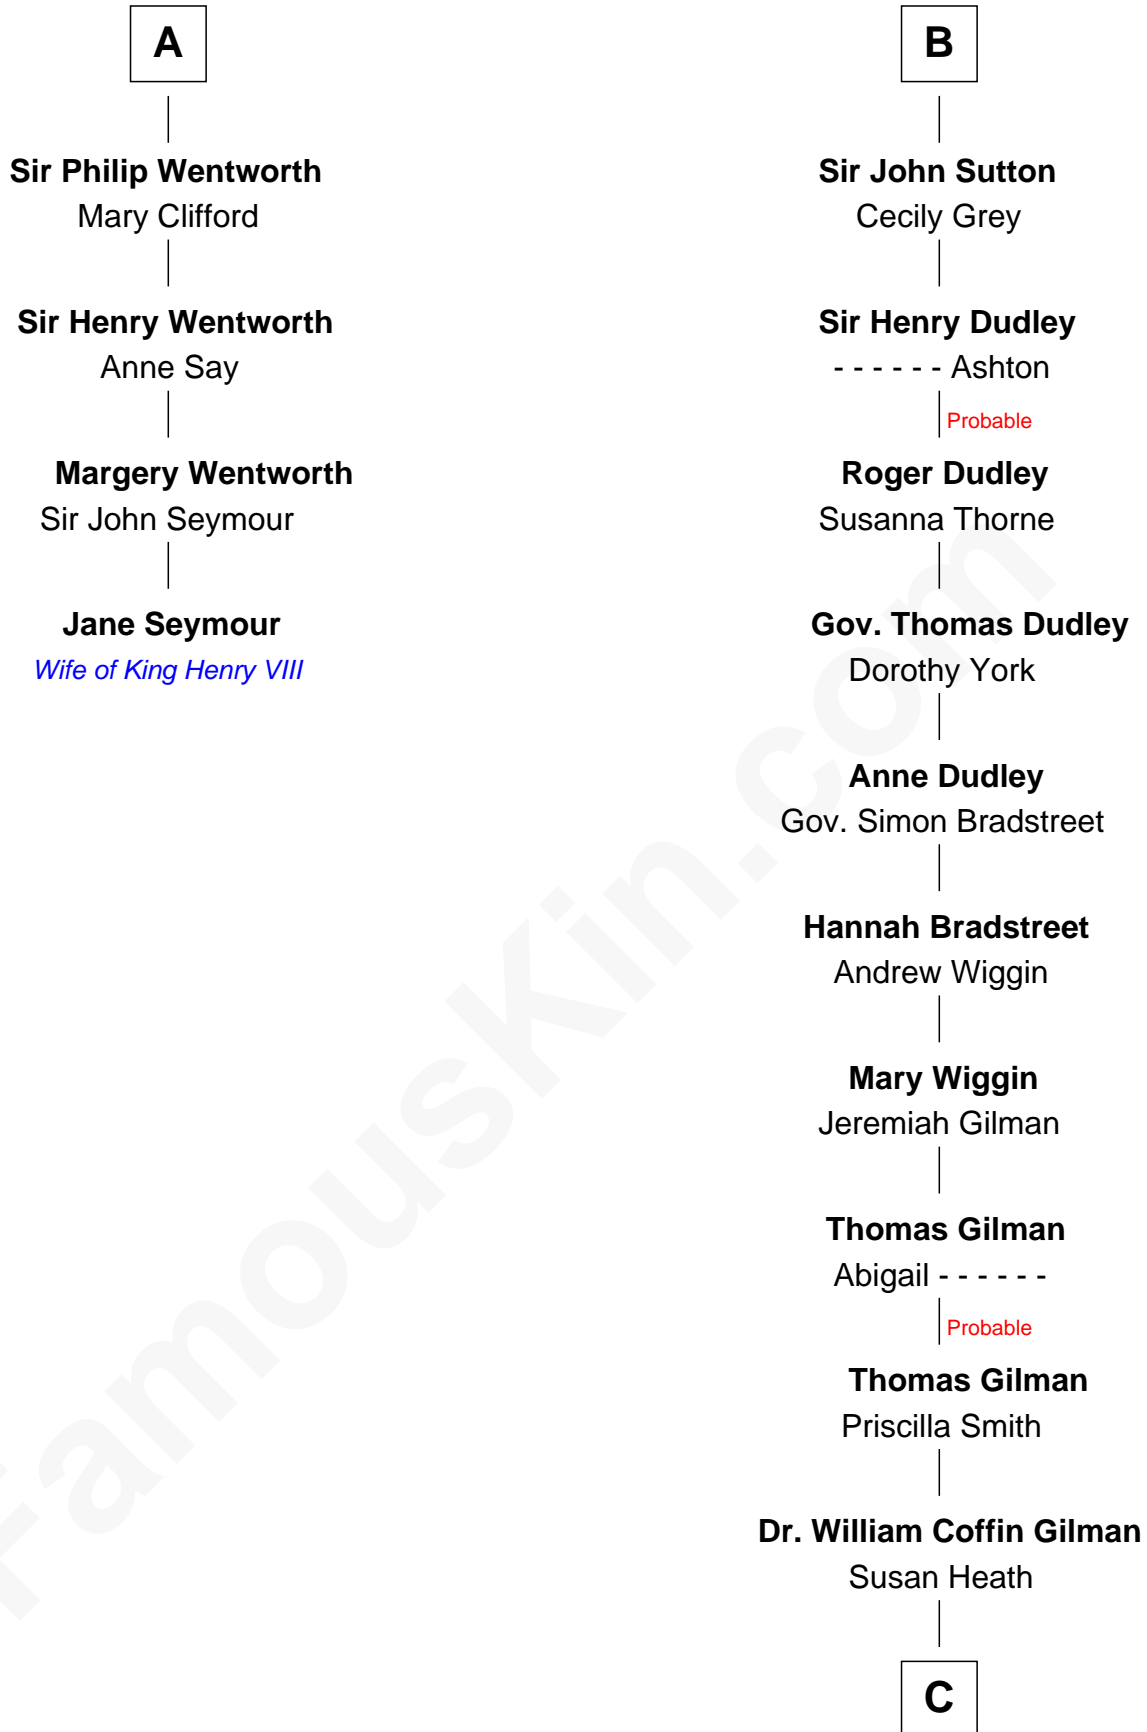

FamousKin.com Relationship Chart of

Jane Seymour

3rd Wife of King Henry VIII

10th cousin 11 times removed of

George Hamilton

TV and Movie Actor

Sir William de Ferrers

*with wife
Sibyl Marshal*

*with wife
Margaret de Quincy*

Isabel de Ferrers
Sir Reynold de Mohun

Joan de Ferrers
Sir Thomas de Berkeley

Isabel de Mohun
Sir Edmund Deincourt

Sir Maurice de Berkeley
Eve la Zouche

John Deincourt

Thomas de Berkeley
Katherine de Clyvedon

Sir William Deincourt
Milicent la Zouche

Sir John Berkeley
Elizabeth Betteshorne

Margaret Deincourt
Sir Robert de Tibetot

Elizabeth Berkeley
Sir John Sutton

Elizabeth de Tibetot
Sir Philip le Despencer

Sir Edmund Sutton
Joyce Tiptoft

Margery Despencer
Sir Roger Wentworth

Sir Edward Sutton
Cecily Willoughby

A

B

C

William C. Gilman

Mary Ann Stevens

George C. Gilman