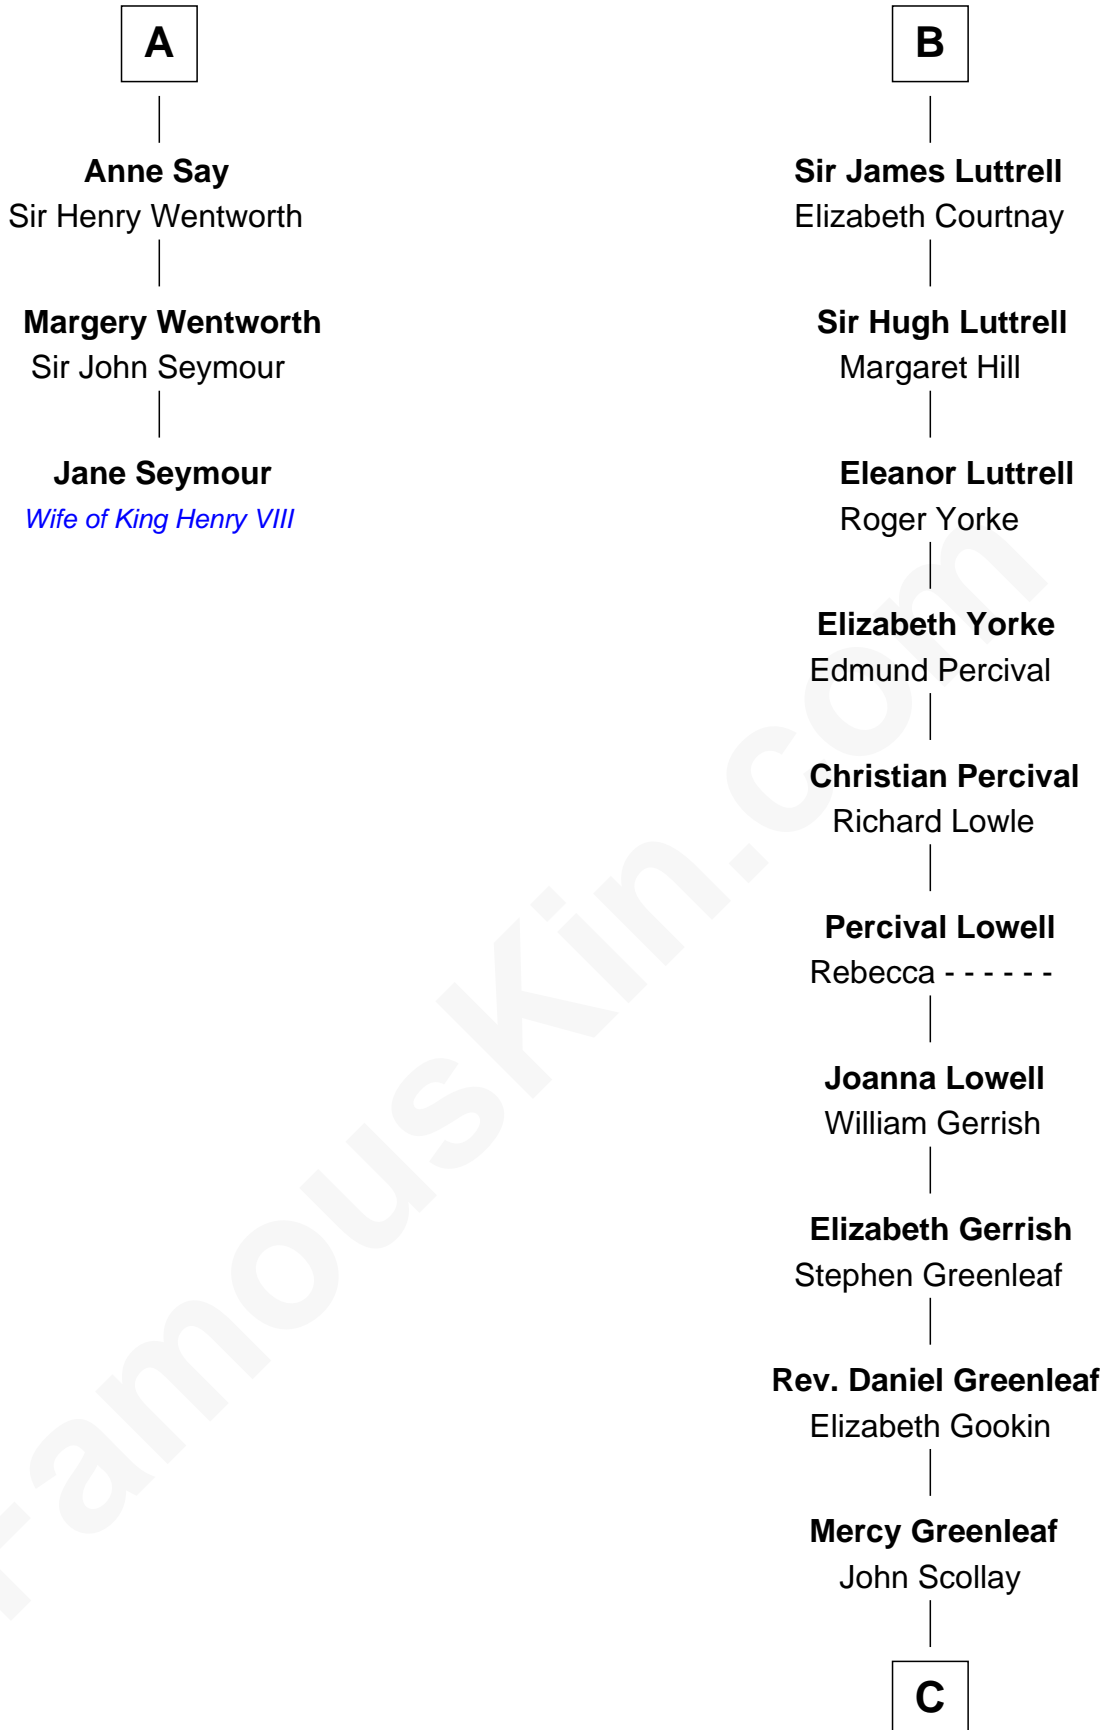

# FamousKin.com Relationship Chart of

**Jane Seymour**

*3rd Wife of King Henry VIII*

9th cousin 10 times removed of

**Herman Melville**

*Author of Moby Dick*

**Sir Humphrey de Bohun**

Maud of Eu