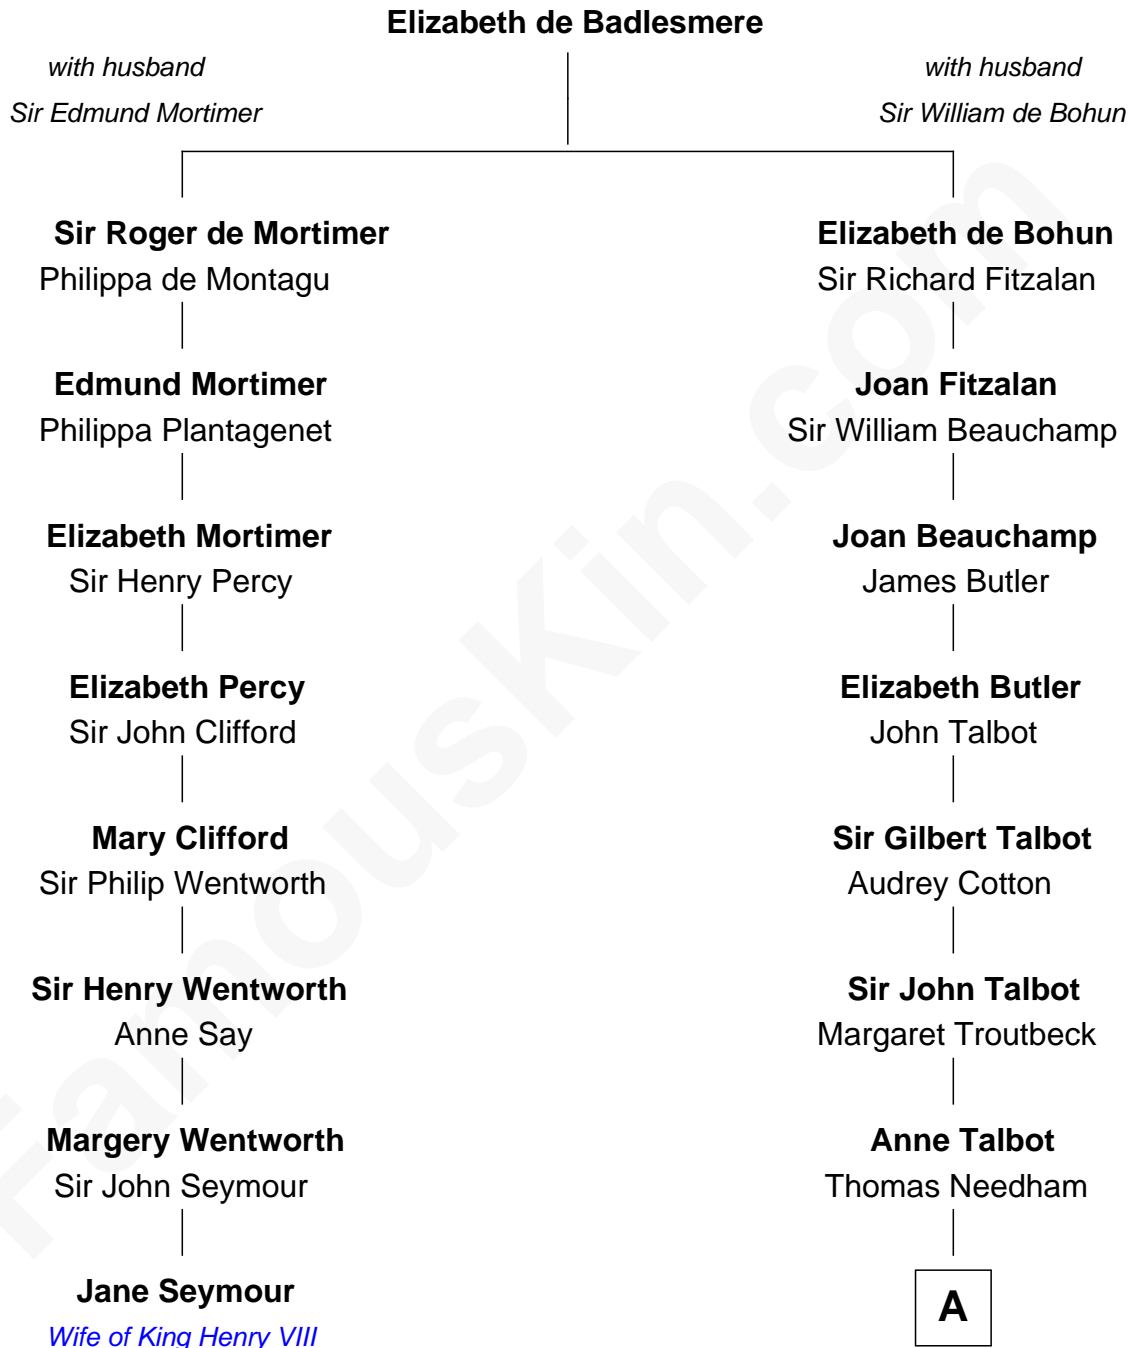

# FamousKin.com Relationship Chart of

**Jane Seymour**

*3rd Wife of King Henry VIII*

7th cousin 12 times removed of

**Dick Clark**

*Radio and TV Host*

**A**

**Robert Needham**