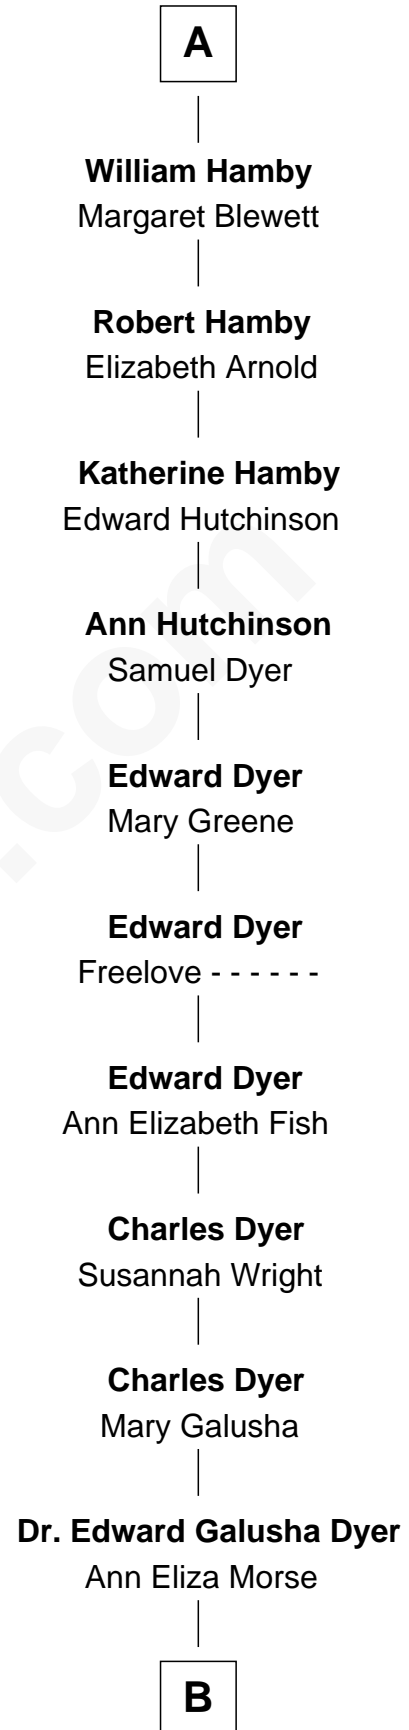

# FamousKin.com Relationship Chart of

**Jane Seymour**

*3rd Wife of King Henry VIII*

6th cousin 15 times removed of

**Andrew Shue**

*TV Actor*

**Sir Philip le Despencer**

Joan de Cobham

**Sir Philip le Despencer**

Elizabeth - - - - -

**Sir Philip le Despencer**

Elizabeth de Tibetot

**Margery Despencer**

Sir Roger Wentworth

**Sir Philip Wentworth**

Mary Clifford

**Sir Andrew Luttrell**

Joan Tailboys

**Hawise Luttrell**

Sir Godfrey Hilton

**Sir Godfrey Hilton**

Margery Willoughby

**Elizabeth Hilton**

Richard Thimbleby

**Anne Thimbleby**

John Booth

**Eleanor Booth**

Edward Hamby

**A**

**B**

**Emily Almira Dyer**  
Alexander Hunter Gunn

**Alexander Hunter Gunn**  
Harriet Grace Brewster Willcox