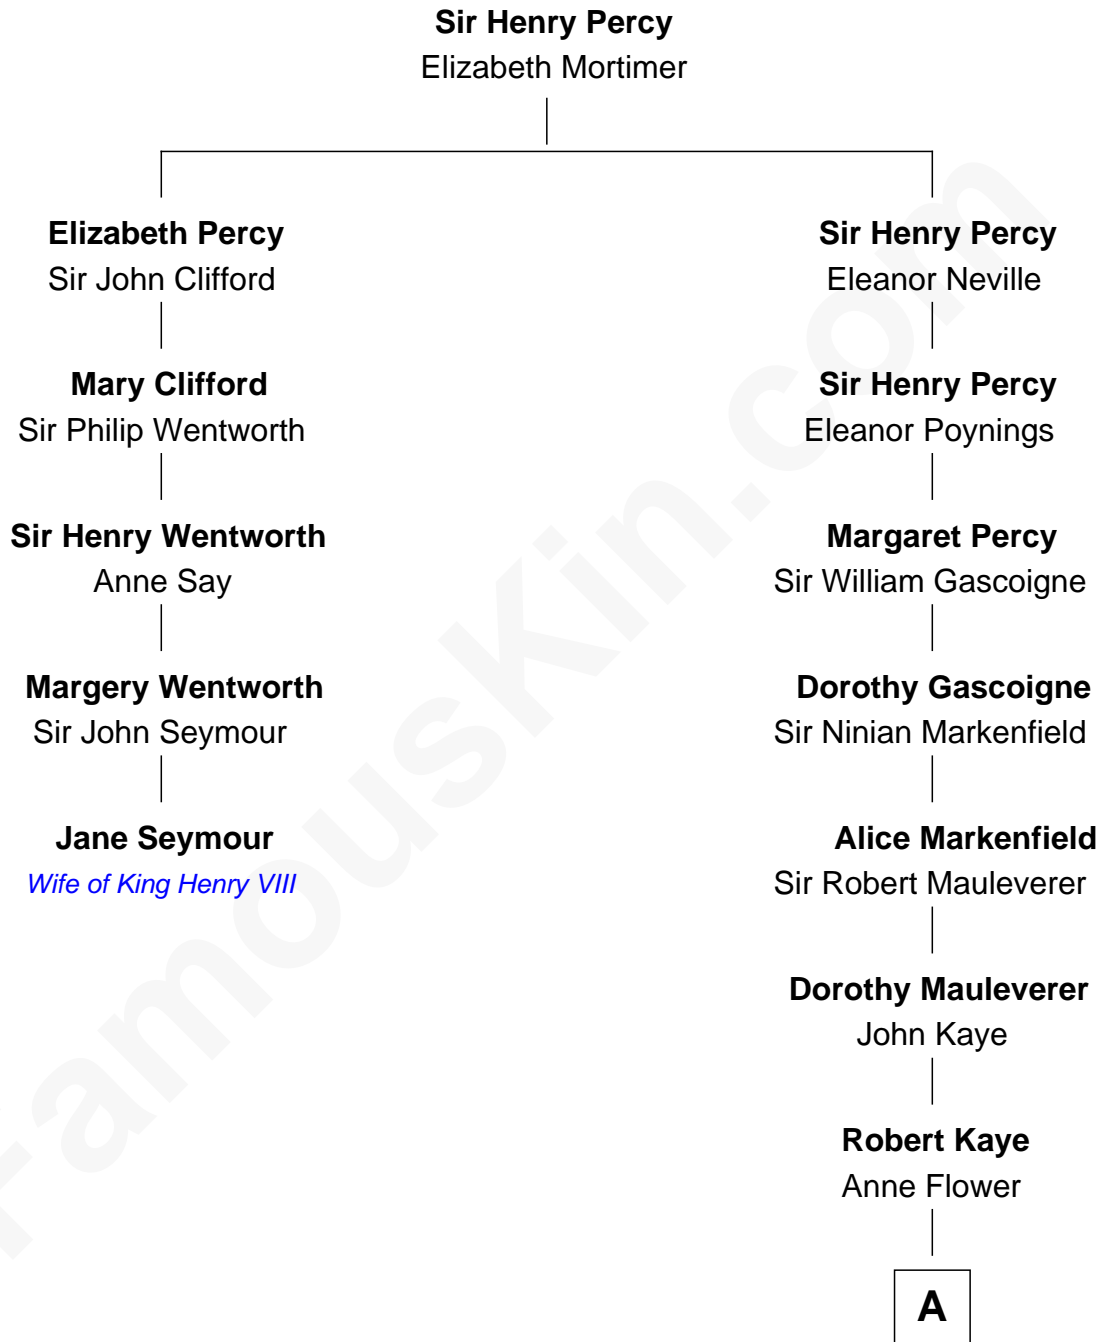

# FamousKin.com Relationship Chart of

**Jane Seymour**

*3rd Wife of King Henry VIII*

4th cousin 16 times removed of

**Carly Fiorina**

*CEO of Hewlett-Packard*

**A**

**Grace Kaye**

Richard Saltonstall

**Richard Saltonstall**

Muriel Gurdon

**Nathaniel Saltonstall**

Elizabeth Ward

**Gov. Gurdon Saltonstall**

Jerusha Richards

**Elizabeth Saltonstall**