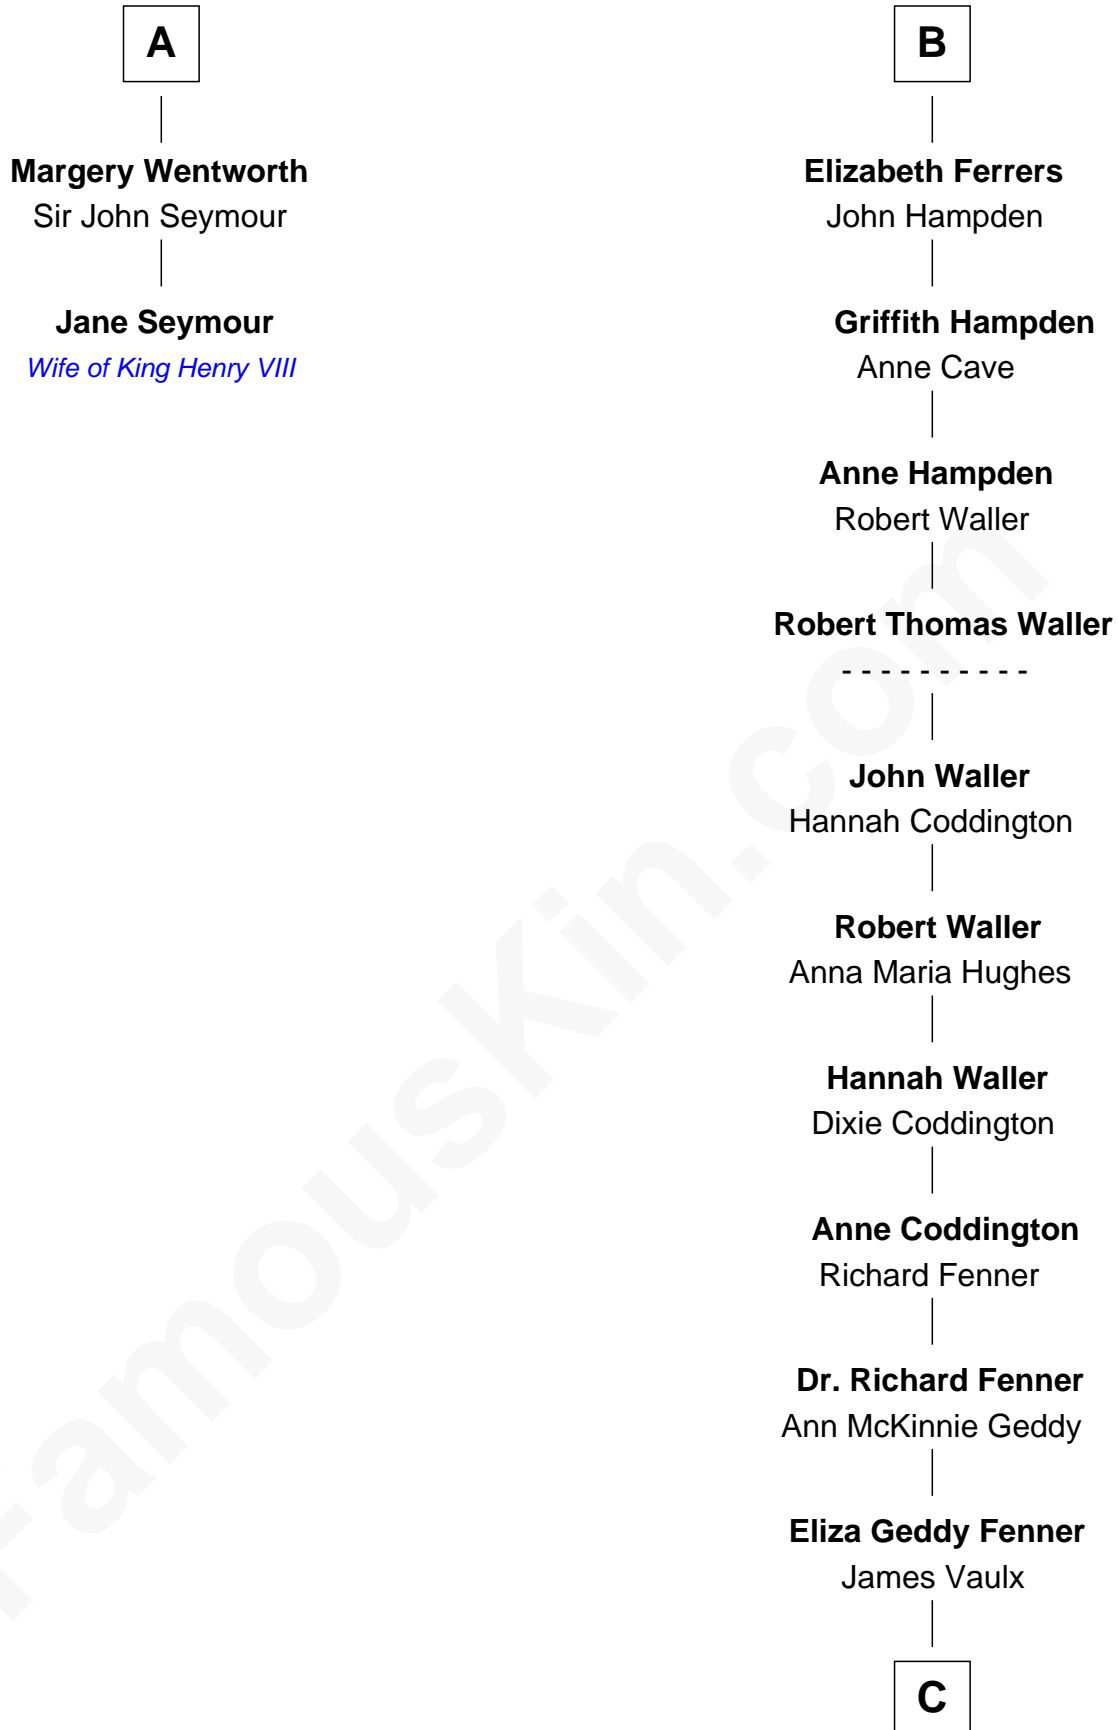

FamousKin.com Relationship Chart of

Jane Seymour

3rd Wife of King Henry VIII

8th cousin 12 times removed of

John McCain

U.S. Senator from Arizona

William de Ros
Maude de Vaux

C

James Junius Vaulx

Margaret Garside

Katherine Davey Vaulx

Adm. John Sidney McCain

Adm. John Sidney McCain

Roberta Wright

John McCain

U.S. Senator from Arizona