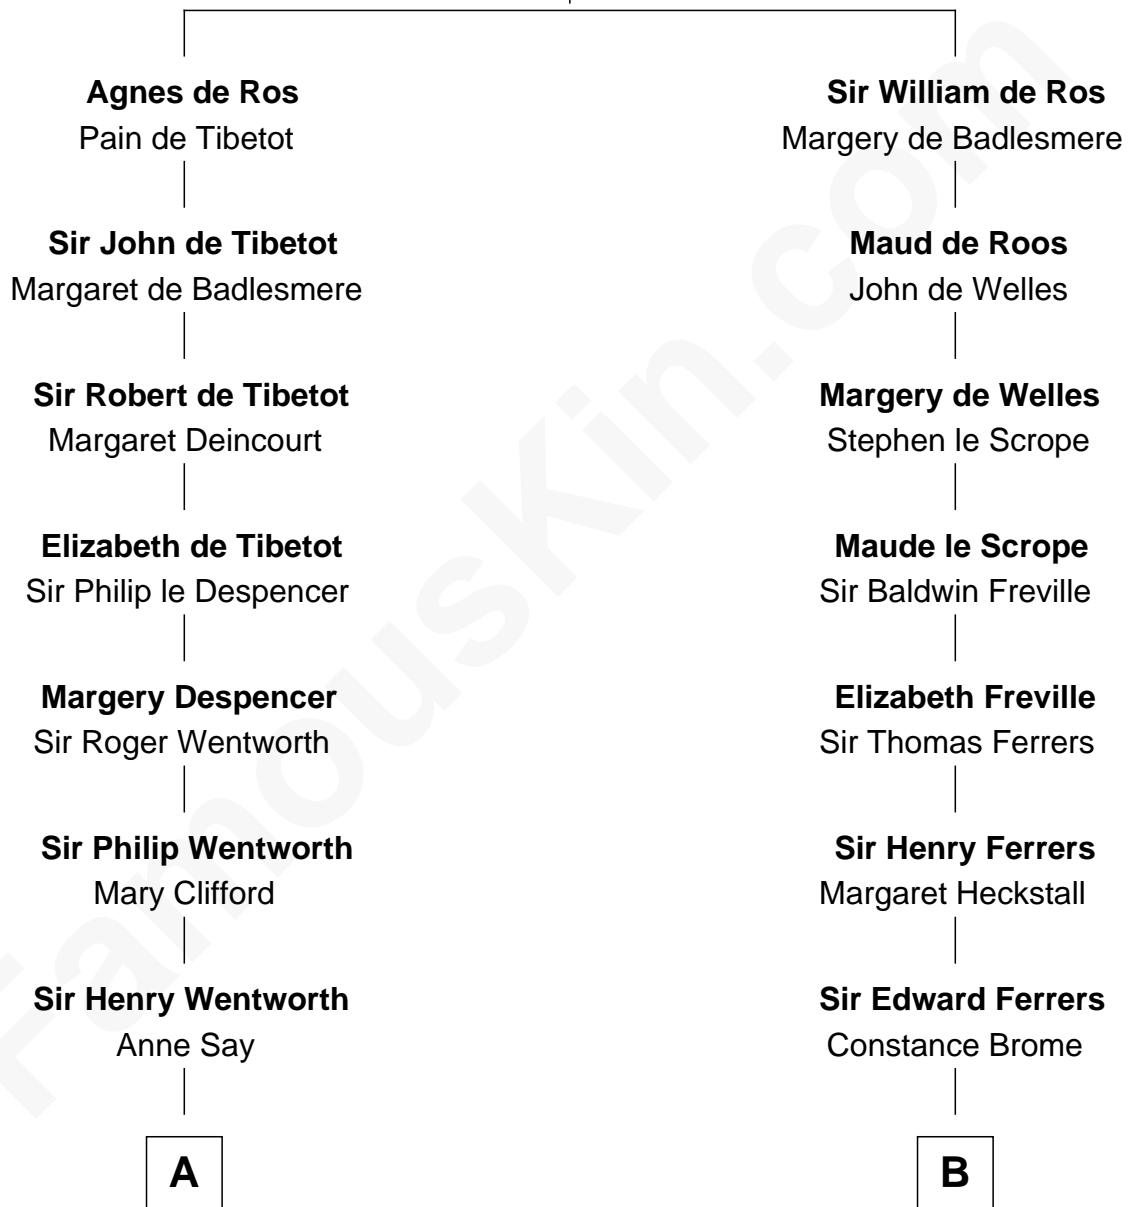

FamousKin.com Relationship Chart of

Jane Seymour

3rd Wife of King Henry VIII

8th cousin 12 times removed of

John McCain

U.S. Senator from Arizona

William de Ros
Maude de Vaux

C

James Junius Vaulx

Margaret Garside

Katherine Davey Vaulx

Adm. John Sidney McCain

Adm. John Sidney McCain

Roberta Wright

John McCain

U.S. Senator from Arizona