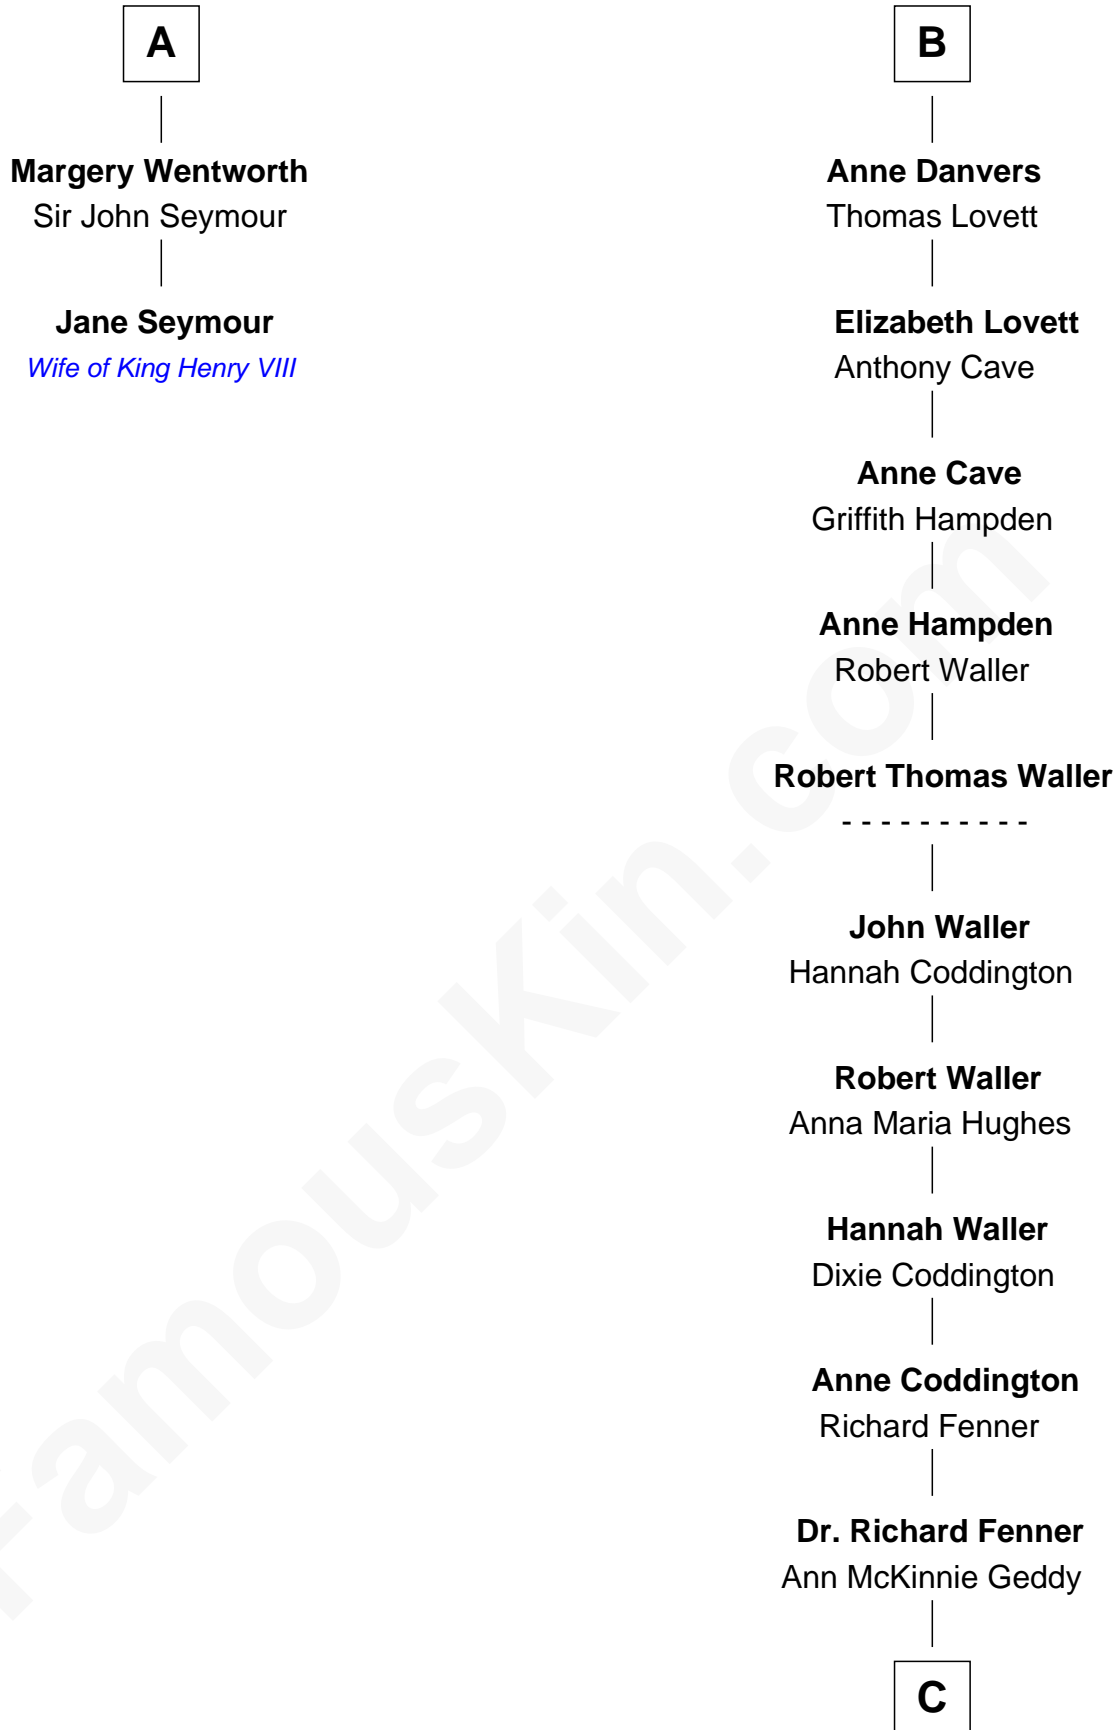

FamousKin.com Relationship Chart of

Jane Seymour

3rd Wife of King Henry VIII

8th cousin 13 times removed of

John McCain

U.S. Senator from Arizona

Sir William de Montagu
Elizabeth de Montfort

William de Montagu
Katherine de Grandison

Philippa de Montagu
Sir Roger de Mortimer

Edmund Mortimer
Philippa Plantagenet

Elizabeth Mortimer
Sir Henry Percy

Elizabeth Percy
Sir John Clifford

Mary Clifford
Sir Philip Wentworth

Sir Henry Wentworth
Anne Say

A

Hawise de Montagu
Sir Roger de Bavent

Joan de Bavent
Sir John Dauntsey

John Dauntsey
Elizabeth Beverley

Joan Dauntsey
Sir John Stradling

Edmund Stradling
Elizabeth Arundell

John Stradling
Alice Langford

Anne Stradling
Sir John Danvers

B

C

Eliza Geddy Fenner

James Vaulx

James Junius Vaulx

Margaret Garside

Katherine Davey Vaulx

Adm. John Sidney McCain