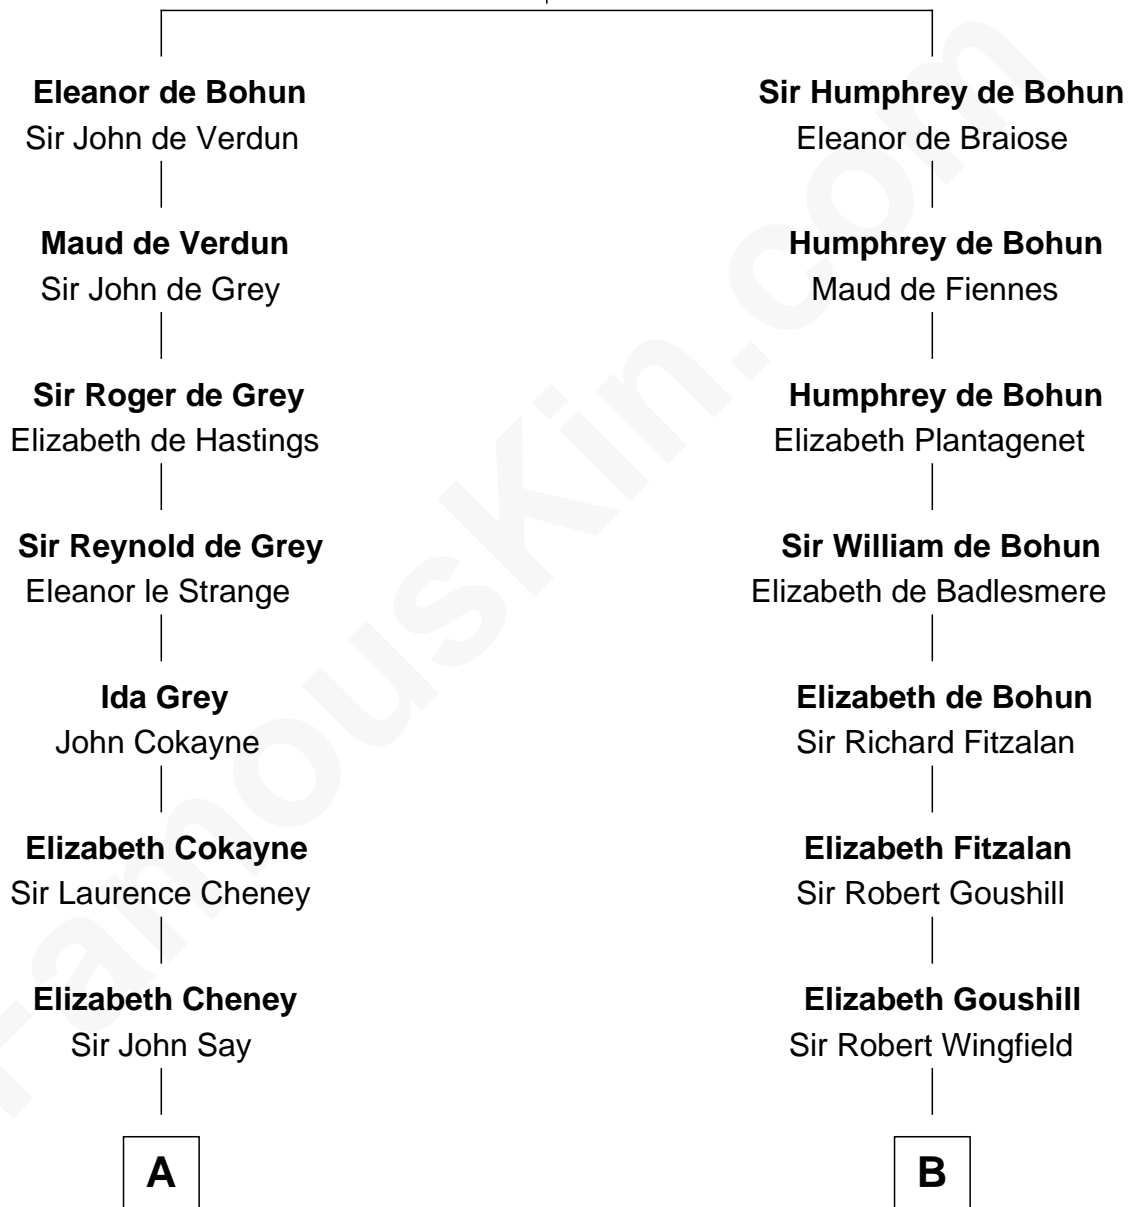

FamousKin.com Relationship Chart of

Jane Seymour

3rd Wife of King Henry VIII

9th cousin 10 times removed of

Shubael D. Childs

Founder of S.D. Childs & Company

Sir Humphrey de Bohun

Maud of Eu