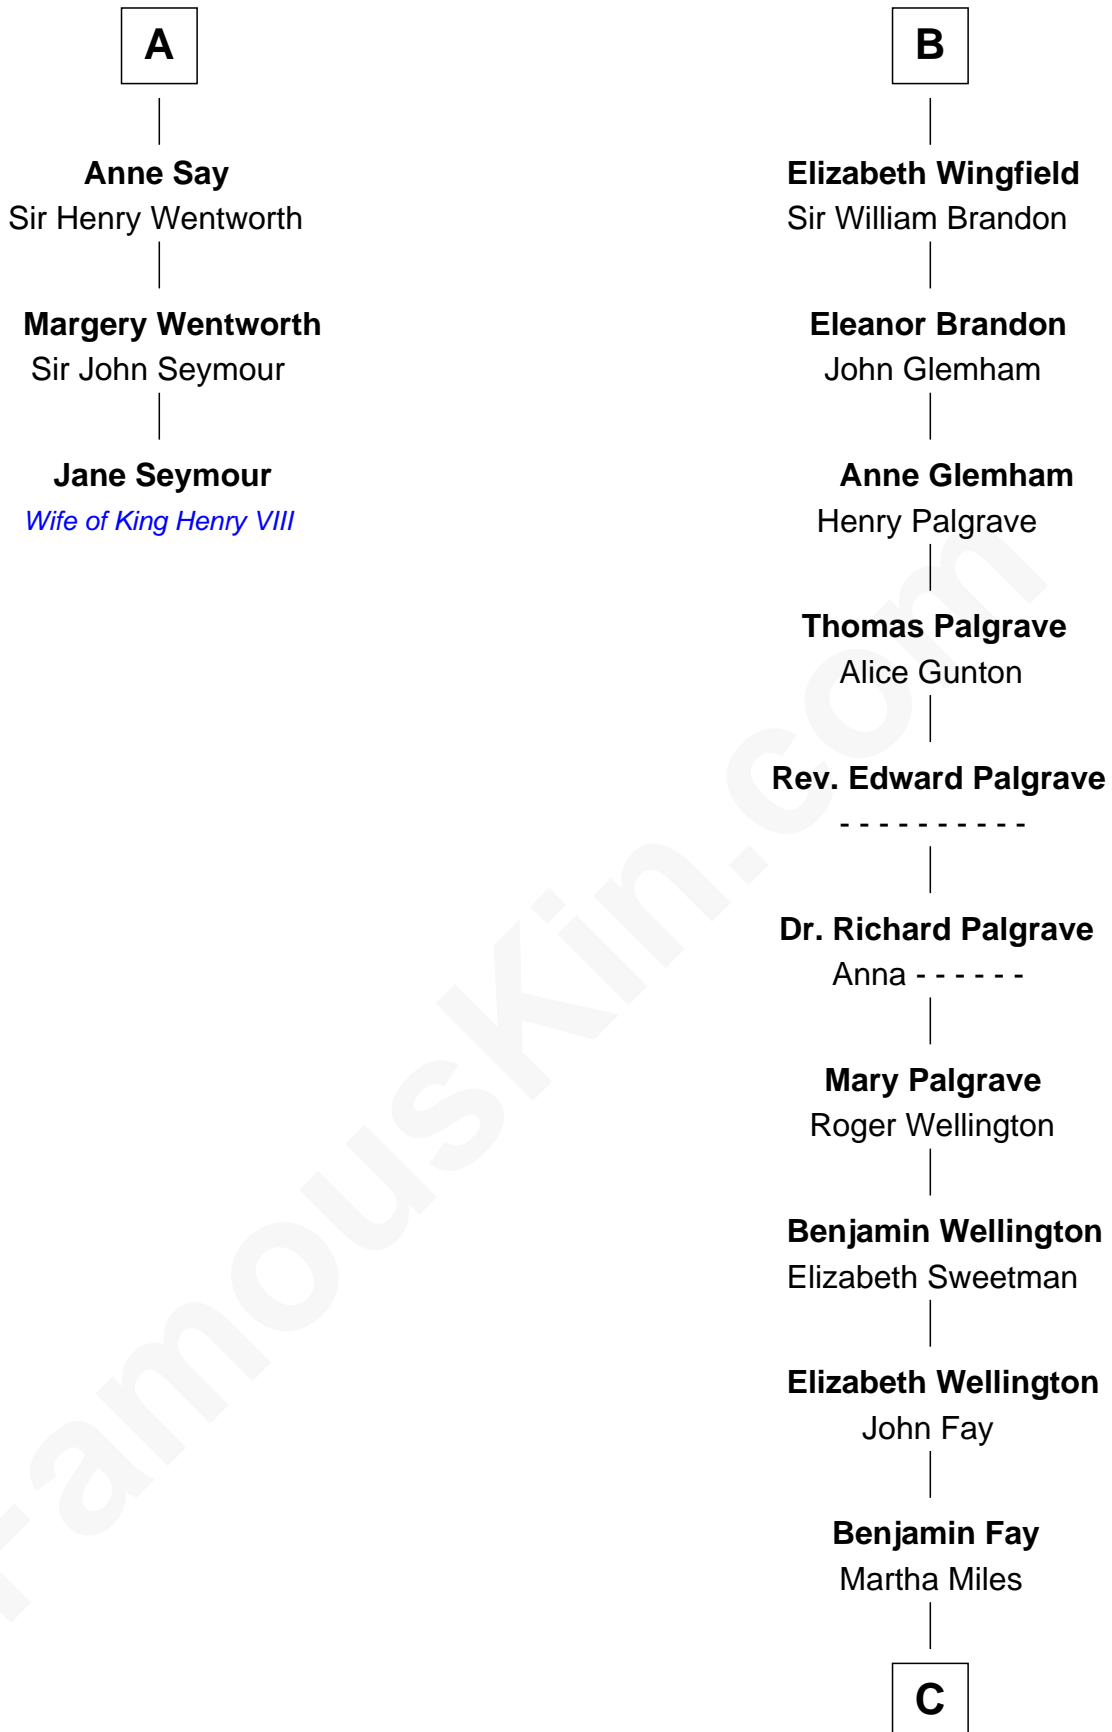

FamousKin.com Relationship Chart of

Jane Seymour

3rd Wife of King Henry VIII

9th cousin 10 times removed of

Shubael D. Childs

Founder of S.D. Childs & Company

Sir Humphrey de Bohun

Maud of Eu