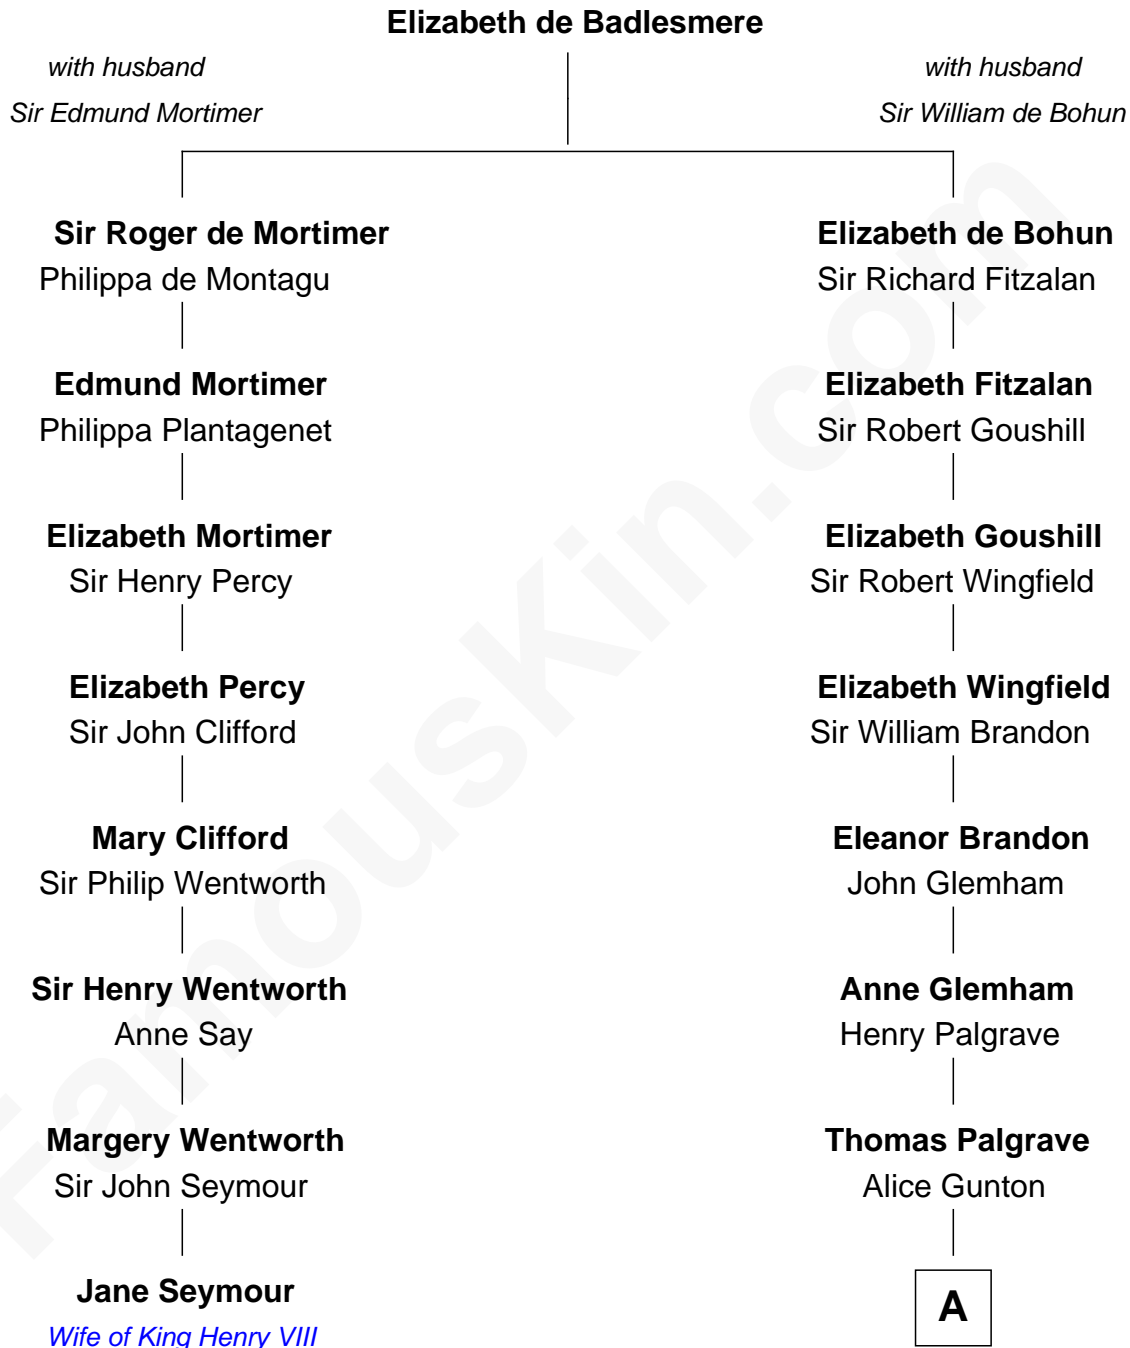

FamousKin.com Relationship Chart of

Jane Seymour

3rd Wife of King Henry VIII

7th cousin 8 times removed of

Shubael D. Childs

Founder of S.D. Childs & Company

A

Rev. Edward Palgrave

Dr. Richard Palgrave

Anna -----

Mary Palgrave

Roger Wellington

Benjamin Wellington

Elizabeth Sweetman

Elizabeth Wellington

John Fay