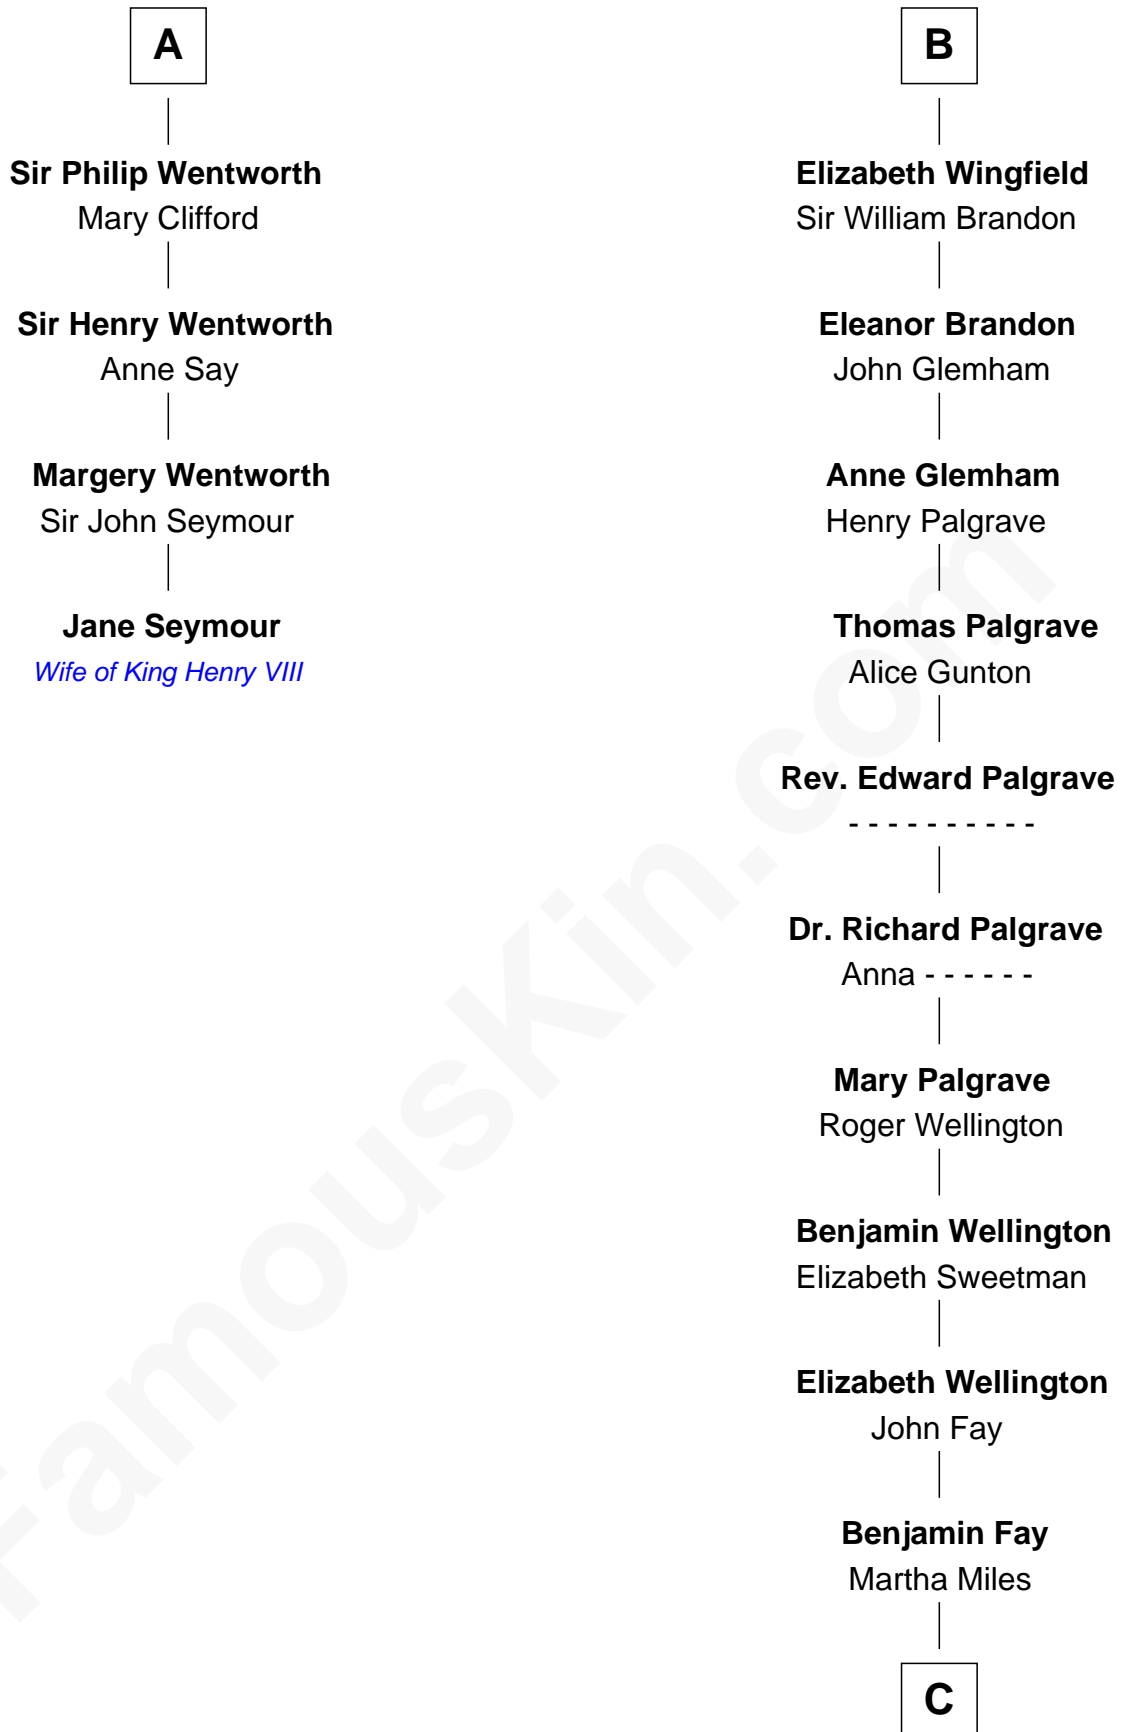

FamousKin.com Relationship Chart of

Jane Seymour

3rd Wife of King Henry VIII

10th cousin 9 times removed of

Shubael D. Childs

Founder of S.D. Childs & Company

C

Benjamin Fay

Beulah Stow

Beulah Fay

Josiah Childs

Shubael D. Childs

Founder of S.D. Childs & Company

FamousKin.com