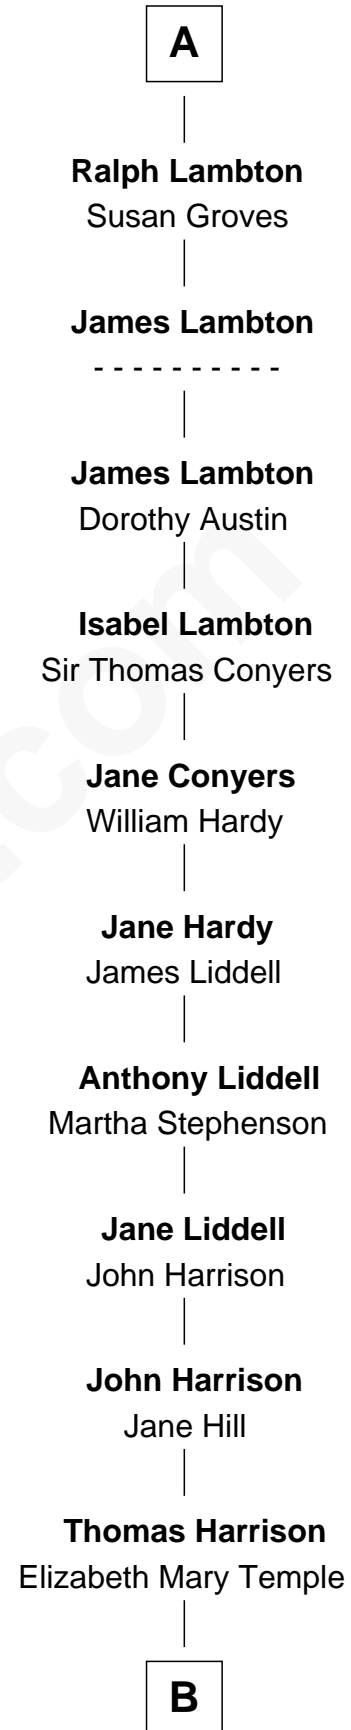

FamousKin.com Relationship Chart of

Jane Seymour

3rd Wife of King Henry VIII

3rd cousin 16 times removed of

Catherine Middleton

Princess of Wales

Sir Roger Wentworth

Margery Despencer

Sir Philip Wentworth

Mary Clifford

Sir Henry Wentworth

Anne Say

Margery Wentworth

Sir John Seymour

Jane Seymour

Wife of King Henry VIII

Agnes Wentworth

Sir Robert Constable

Margaret Constable

Sir William Eure

Sir Ralph Eure

Muriel Hastings

Sir William Eure

Elizabeth Willoughby

Sir Ralph Eure

Margery Bowes

Frances Eure

Robert Lambton

William Lambton

Anne - - - - -

A

B