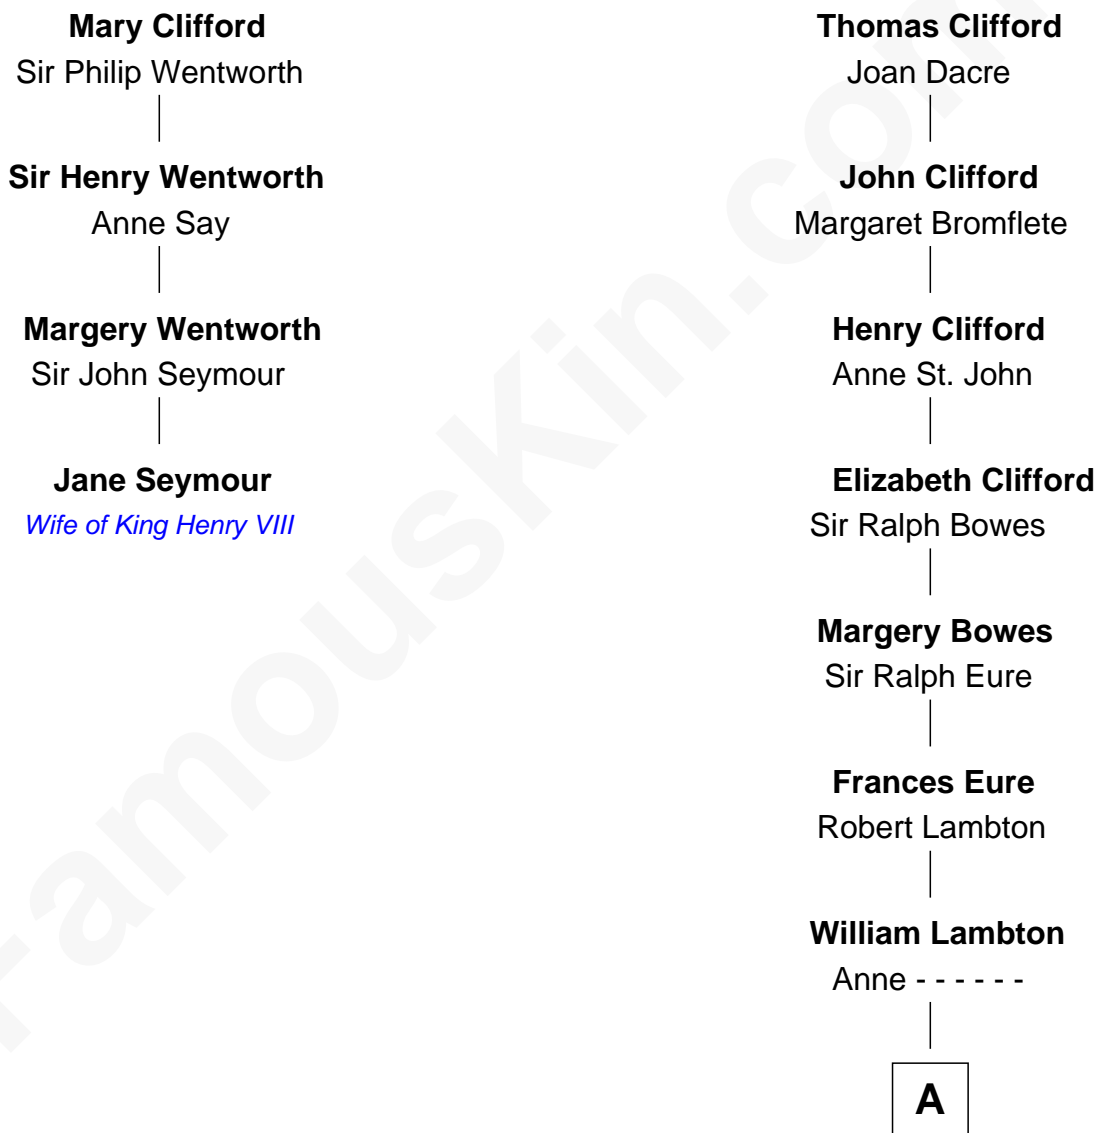

FamousKin.com Relationship Chart of

Jane Seymour

3rd Wife of King Henry VIII

3rd cousin 16 times removed of

Catherine Middleton

Princess of Wales

Sir John Clifford

Elizabeth Percy

B

Dorothy Harrison

Ronald John James Goldsmith

Carole Elizabeth Goldsmith

Michael Francis Middleton

Catherine Middleton

Princess of Wales

FamousKin.com