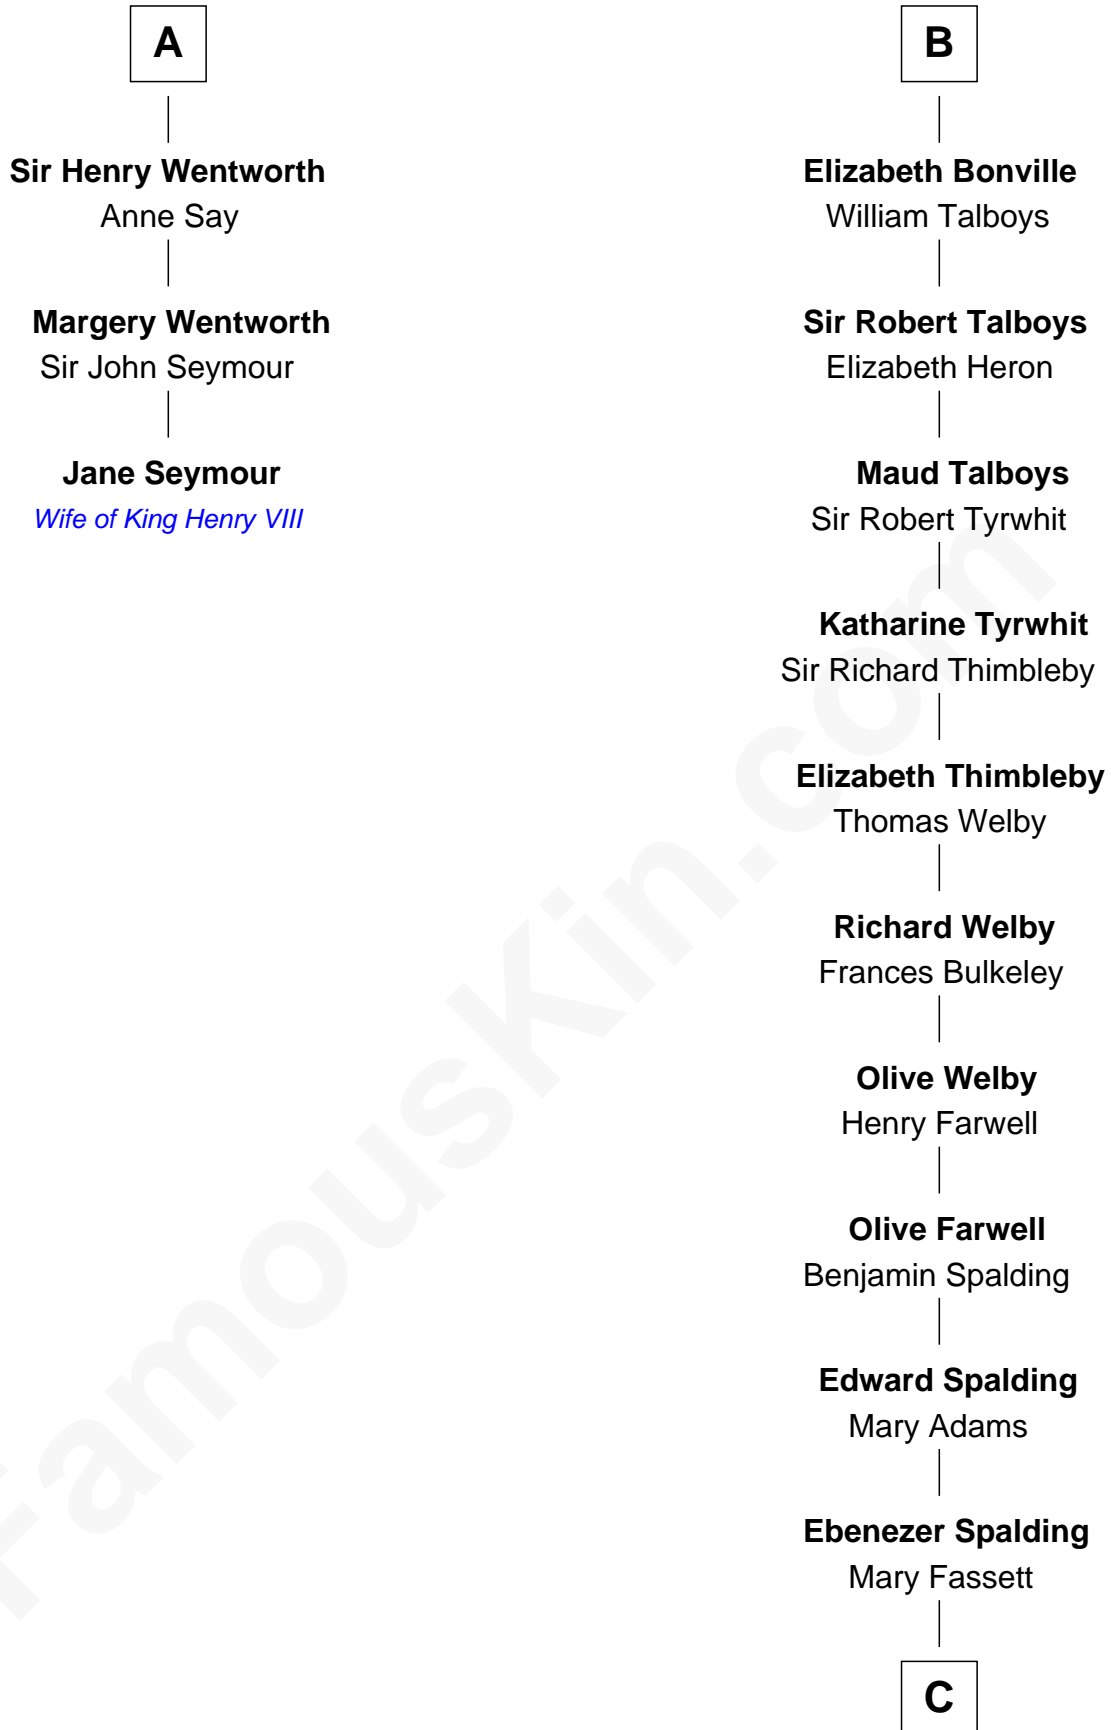

# FamousKin.com Relationship Chart of

**Jane Seymour**

*3rd Wife of King Henry VIII*

9th cousin 11 times removed of

**William Rufus Day**

*36th U.S. Secretary of State*

**Alan la Zouche**

Ellen de Quincy

**C**

—  
**Dr. Rufus Spalding**

Lydia Paine

—  
**Rufus Paine Spalding**

Lucretia A. Swift

—  
**Emily Swift Spalding**

Luther Day

—  
**William Rufus Day**

*36th U.S. Secretary of State*

FamousKin.com