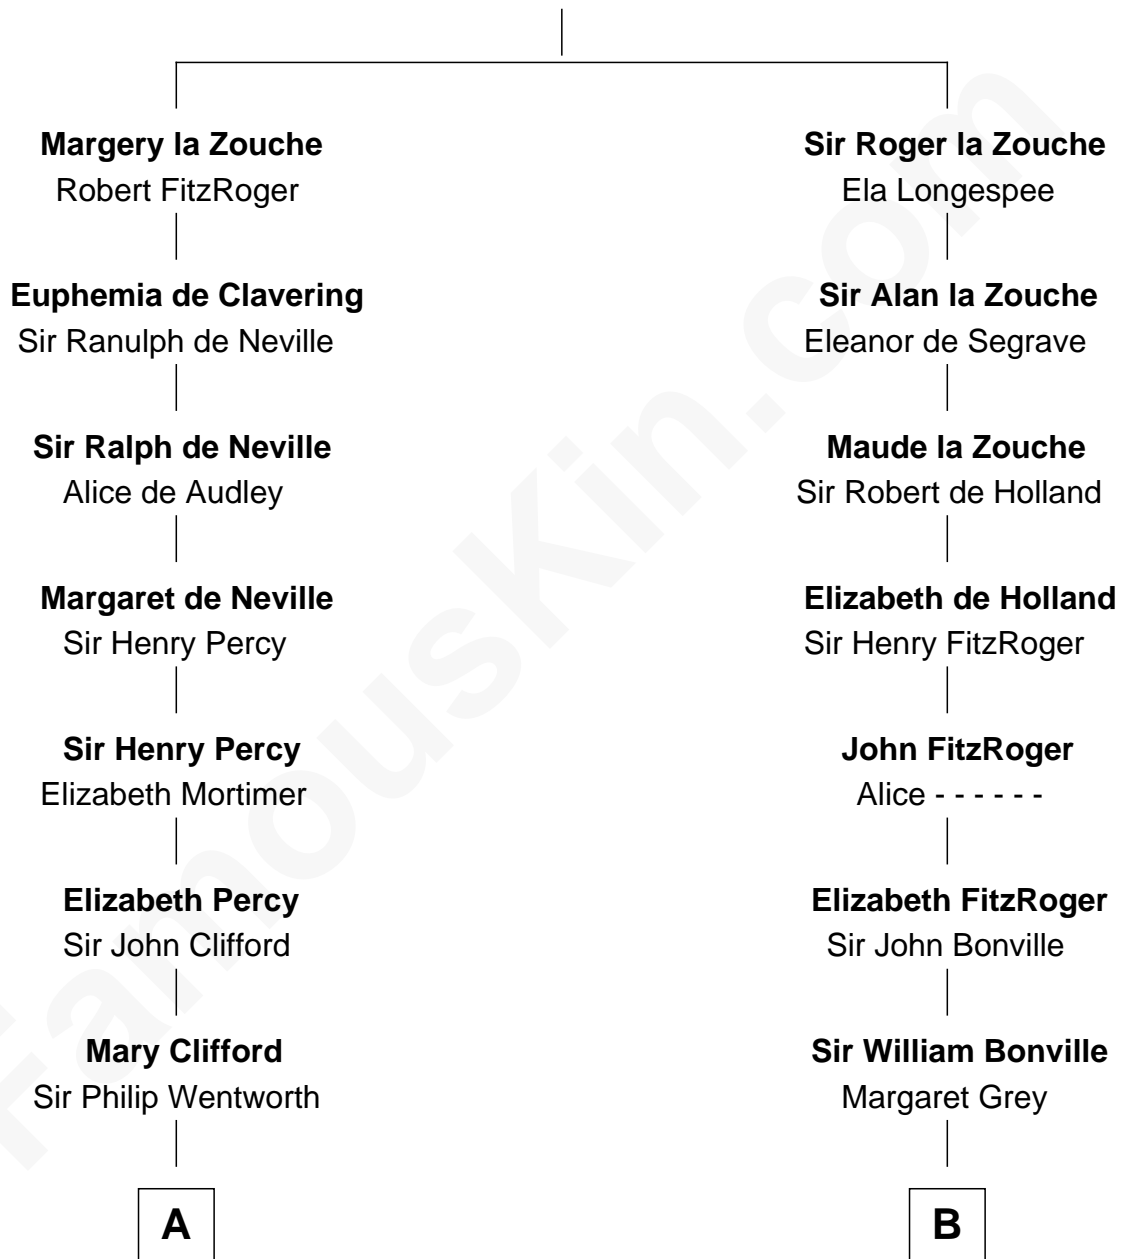

# FamousKin.com Relationship Chart of

**Jane Seymour**

*3rd Wife of King Henry VIII*

9th cousin 11 times removed of

**William Rufus Day**

*36th U.S. Secretary of State*

**Alan la Zouche**

Ellen de Quincy

**C**

—  
**Dr. Rufus Spalding**

Lydia Paine

—  
**Rufus Paine Spalding**

Lucretia A. Swift

—  
**Emily Swift Spalding**

Luther Day

—  
**William Rufus Day**

*36th U.S. Secretary of State*

FamousKin.com