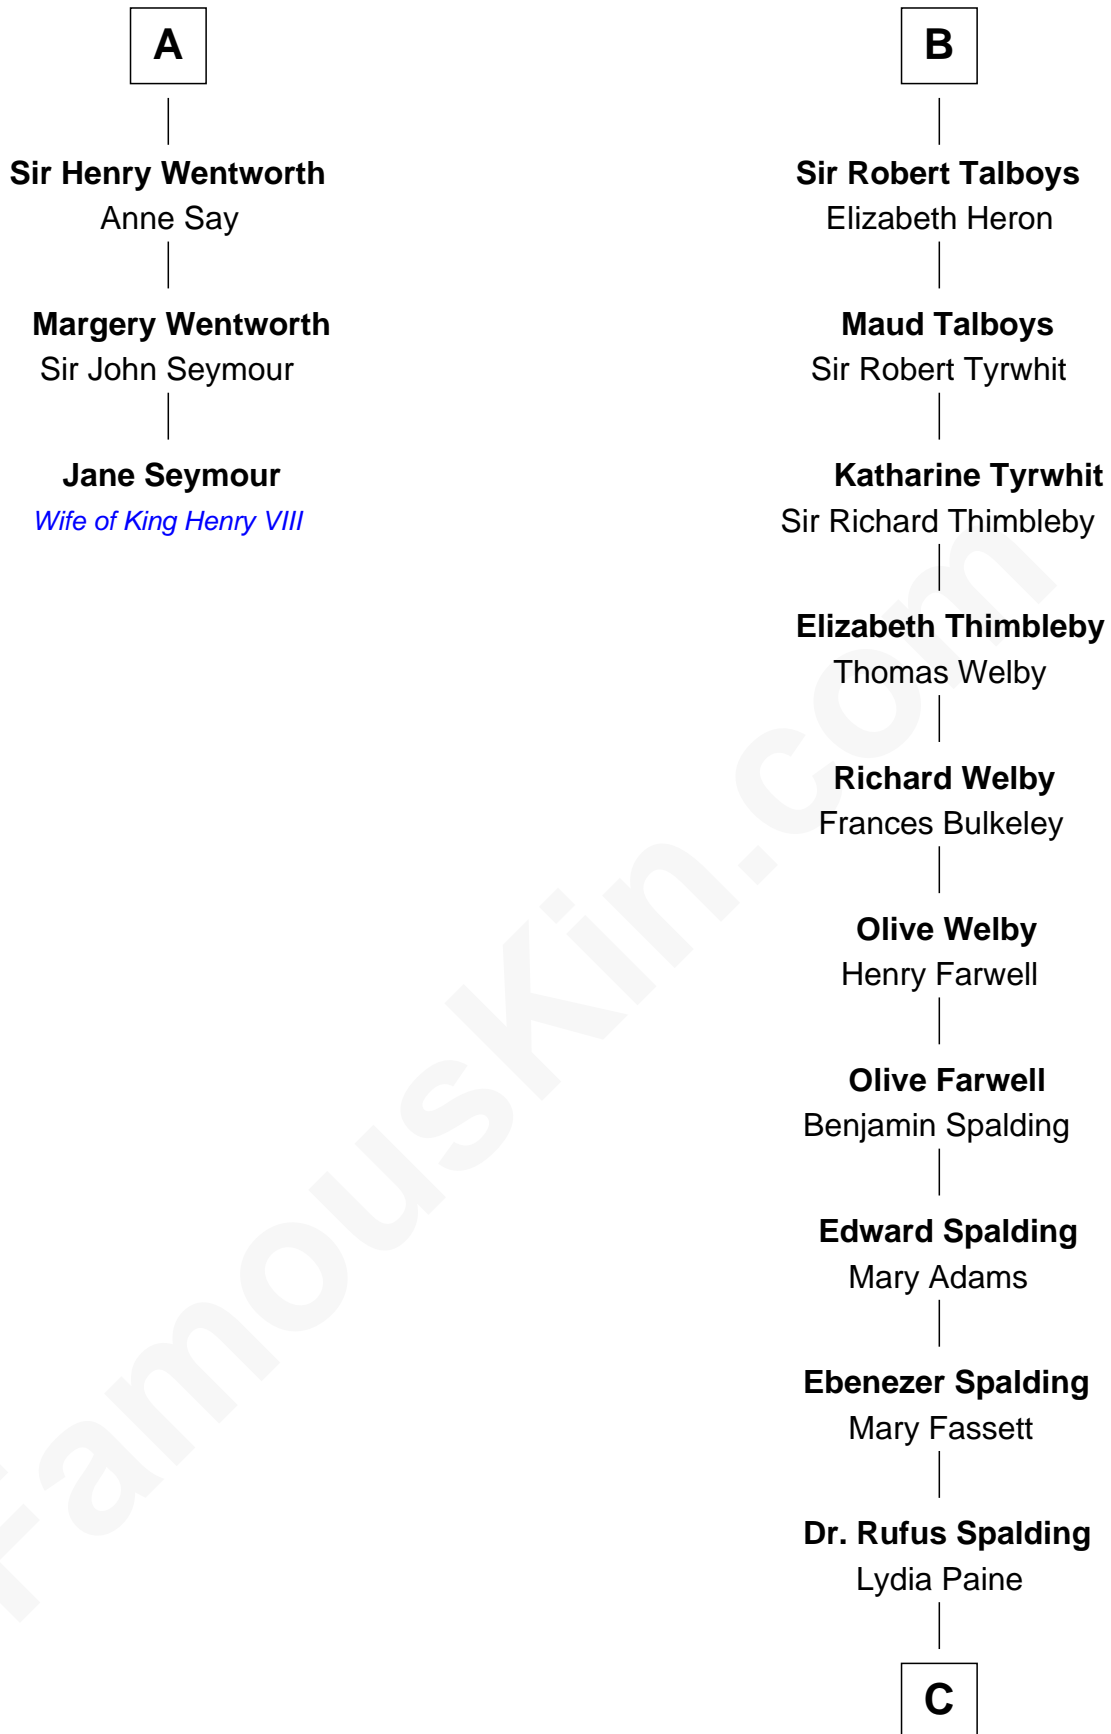

FamousKin.com Relationship Chart of

Jane Seymour

3rd Wife of King Henry VIII

9th cousin 10 times removed of

William Rufus Day

36th U.S. Secretary of State

C

—
Rufus Paine Spalding

Lucretia A. Swift

—
Emily Swift Spalding

Luther Day

—
William Rufus Day

36th U.S. Secretary of State

FamousKin.com