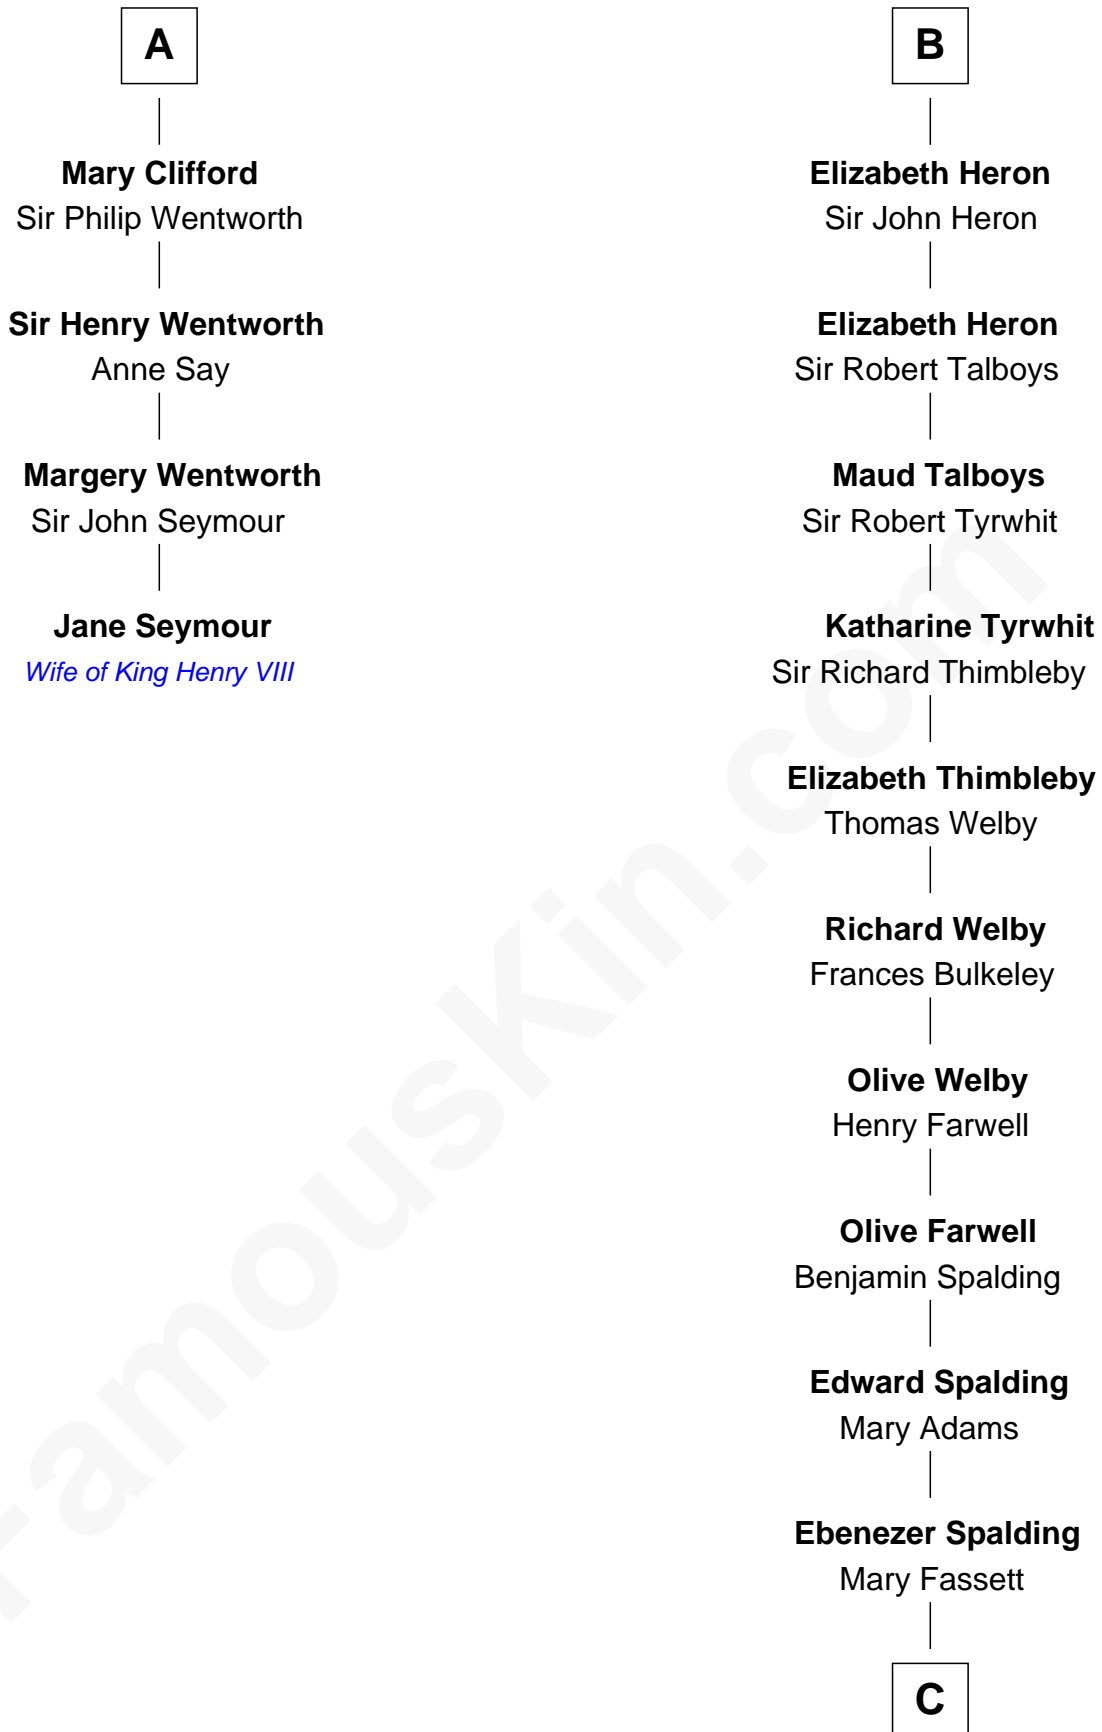

FamousKin.com

Relationship Chart of

Jane Seymour

3rd Wife of King Henry VIII

10th cousin 10 times removed of

William Rufus Day

36th U.S. Secretary of State

C