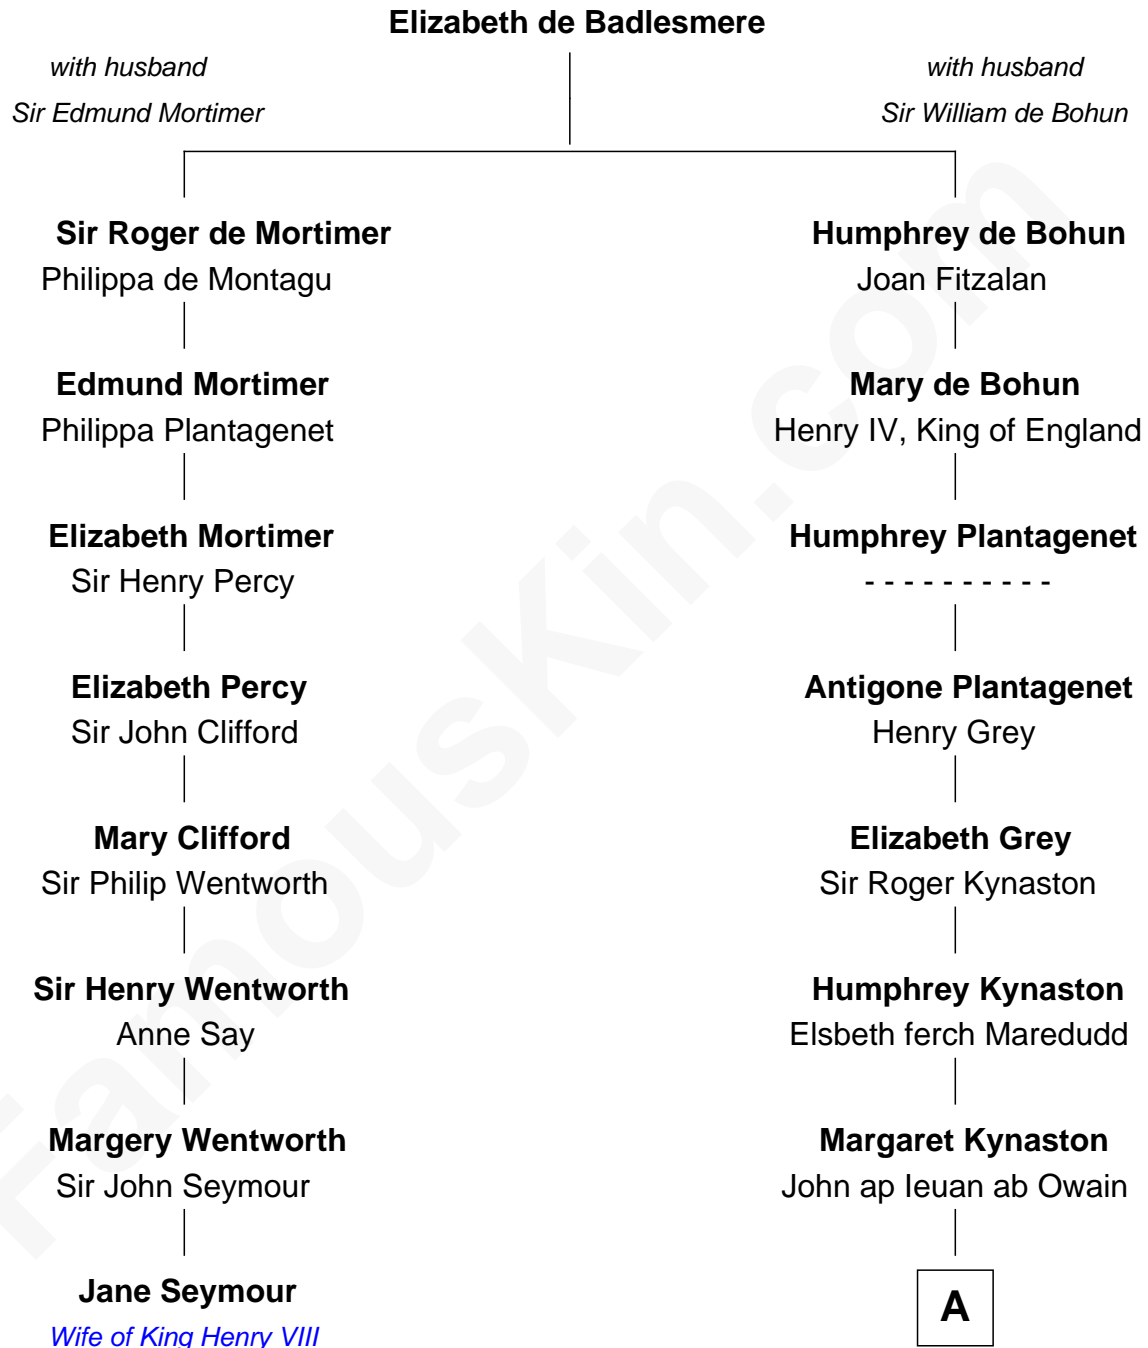

FamousKin.com Relationship Chart of

Jane Seymour

3rd Wife of King Henry VIII

7th cousin 14 times removed of

Mary Chapin Carpenter

Singer and Songwriter

A

Humphrey Wynn
Mawd ferch Oliver

Catrin Wynn
John Lloyd

Charles Lloyd
Elizabeth Stanley

Thomas Lloyd
Mary Jones

Rachel Lloyd
Samuel Preston

Hannah Preston
Samuel Carpenter

Preston Carpenter
Hannah Smith

Thomas Carpenter
Mary Tonkin

Edward Carpenter
Sarah Stratton