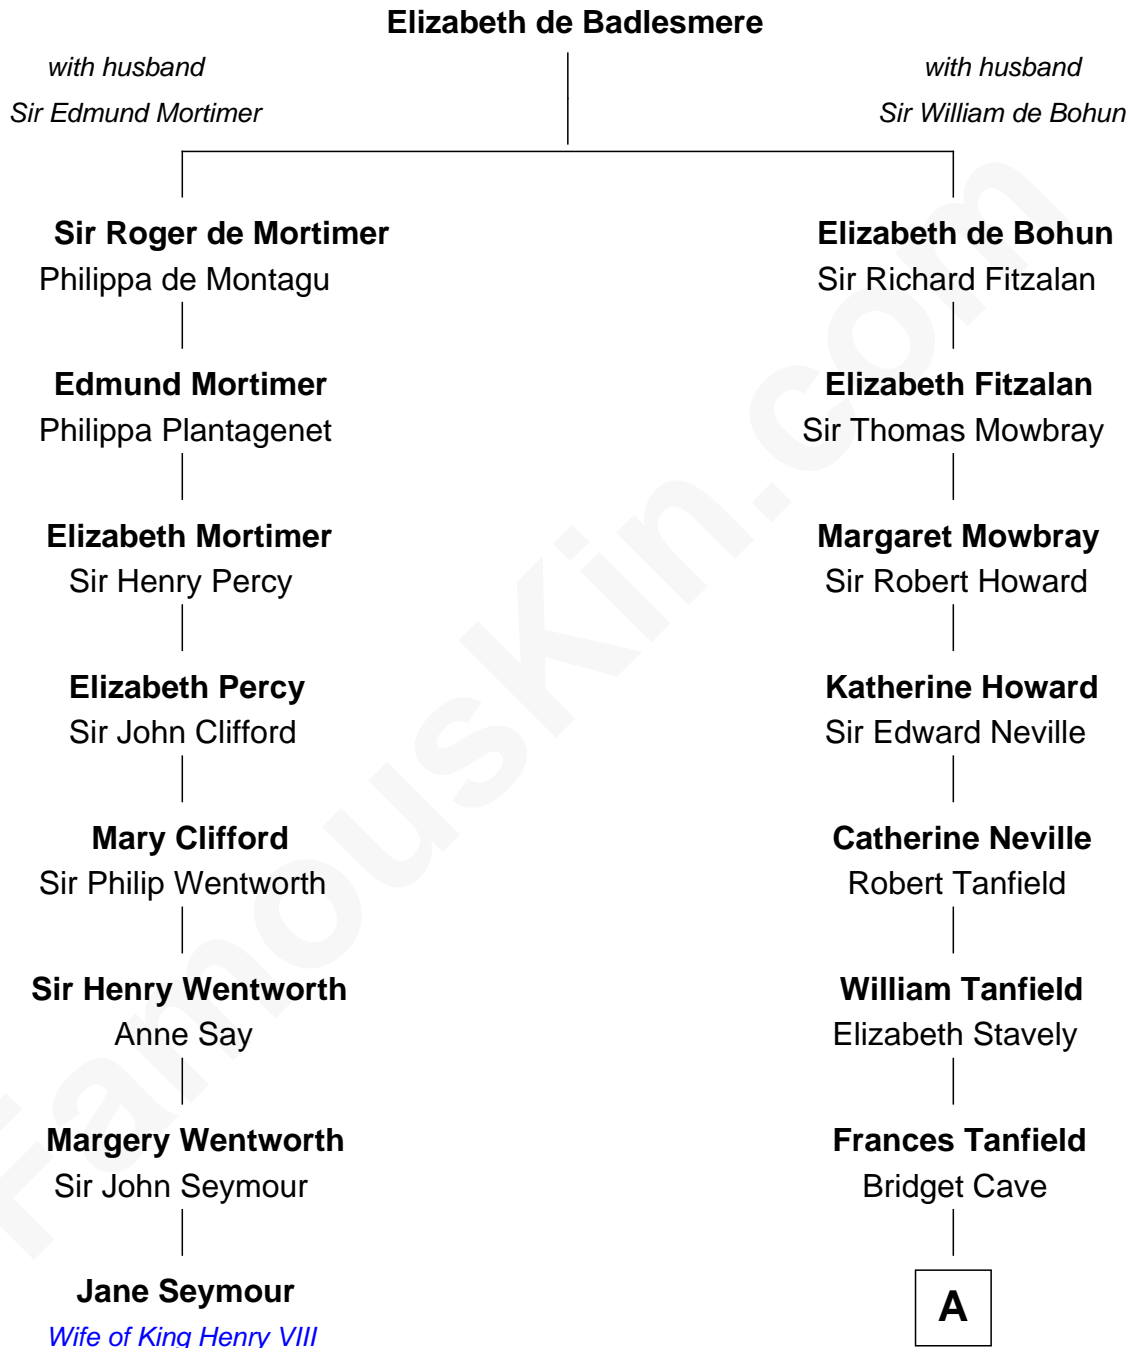

FamousKin.com Relationship Chart of

Jane Seymour

3rd Wife of King Henry VIII

7th cousin 8 times removed of

John Marshall

4th Chief Justice of the U.S. Supreme Court

A

Anne Tanfield
Clement Vincent

Elizabeth Vincent
Richard Lane

Dorothy Lane
William Randolph

Richard Randolph
Elizabeth Ryland

Col. William Randolph
Mary Isham

Thomas Randolph
----- Fleming

Mary Isham Randolph
Rev. James Keith

Mary Randolph Keith
Col. Thomas Marshall