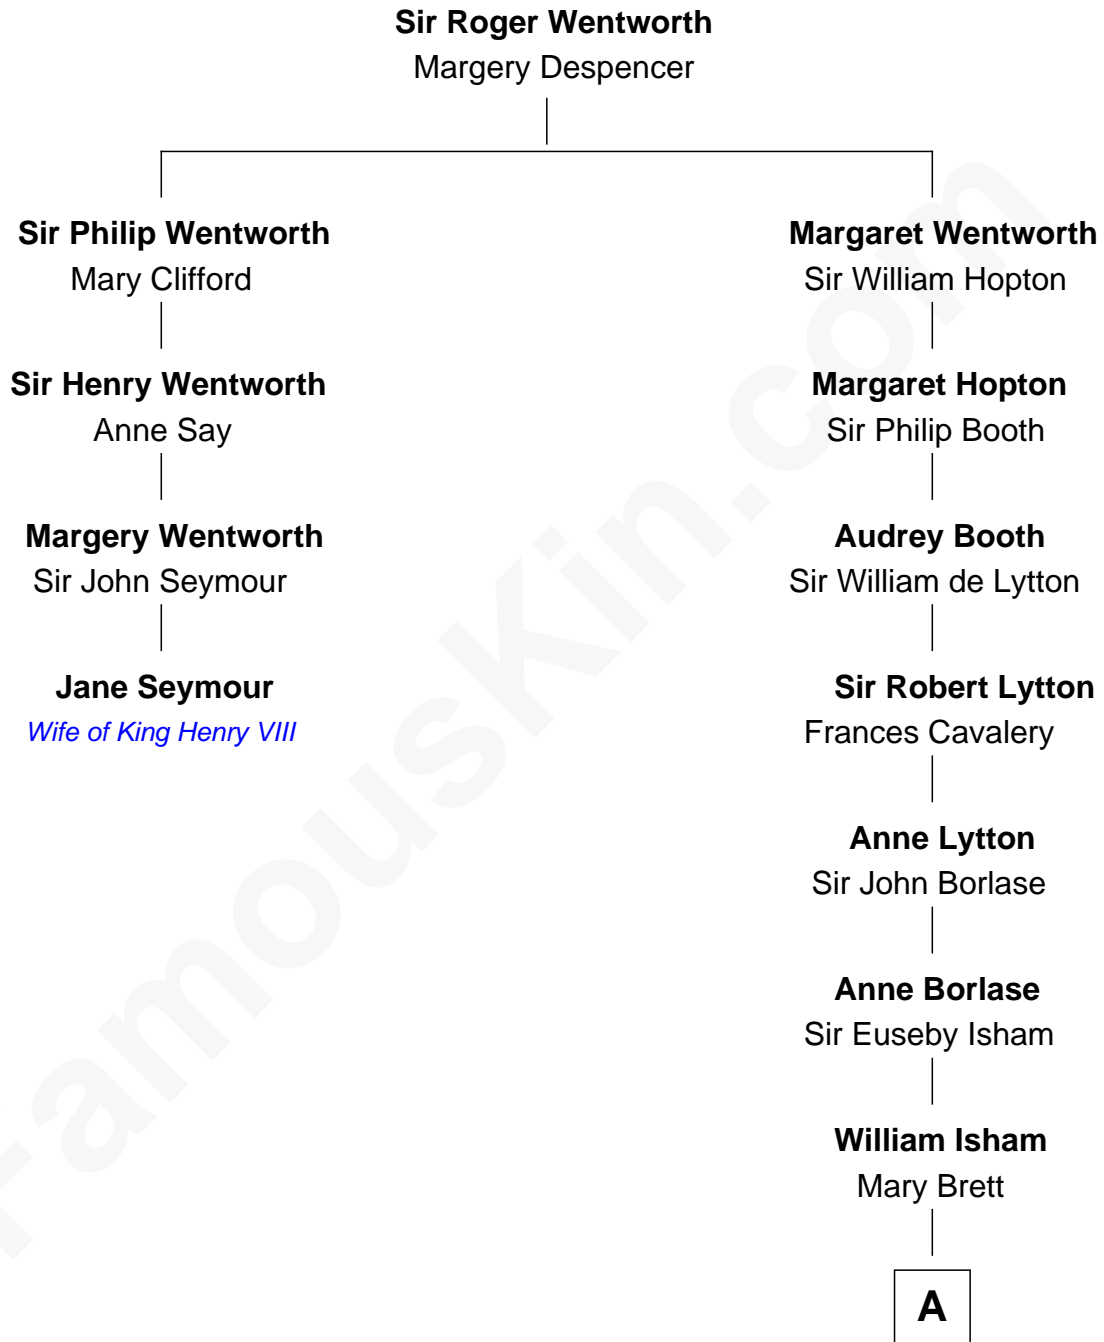

FamousKin.com Relationship Chart of

Jane Seymour

3rd Wife of King Henry VIII

3rd cousin 9 times removed of

John Marshall

4th Chief Justice of the U.S. Supreme Court

A

Henry Isham
Katherine Banks

Mary Isham
Col. William Randolph

Thomas Randolph
----- Fleming

Mary Isham Randolph
Rev. James Keith

Mary Randolph Keith
Col. Thomas Marshall

John Marshall
U.S. Supreme Court Chief Justice

FamousKin.com