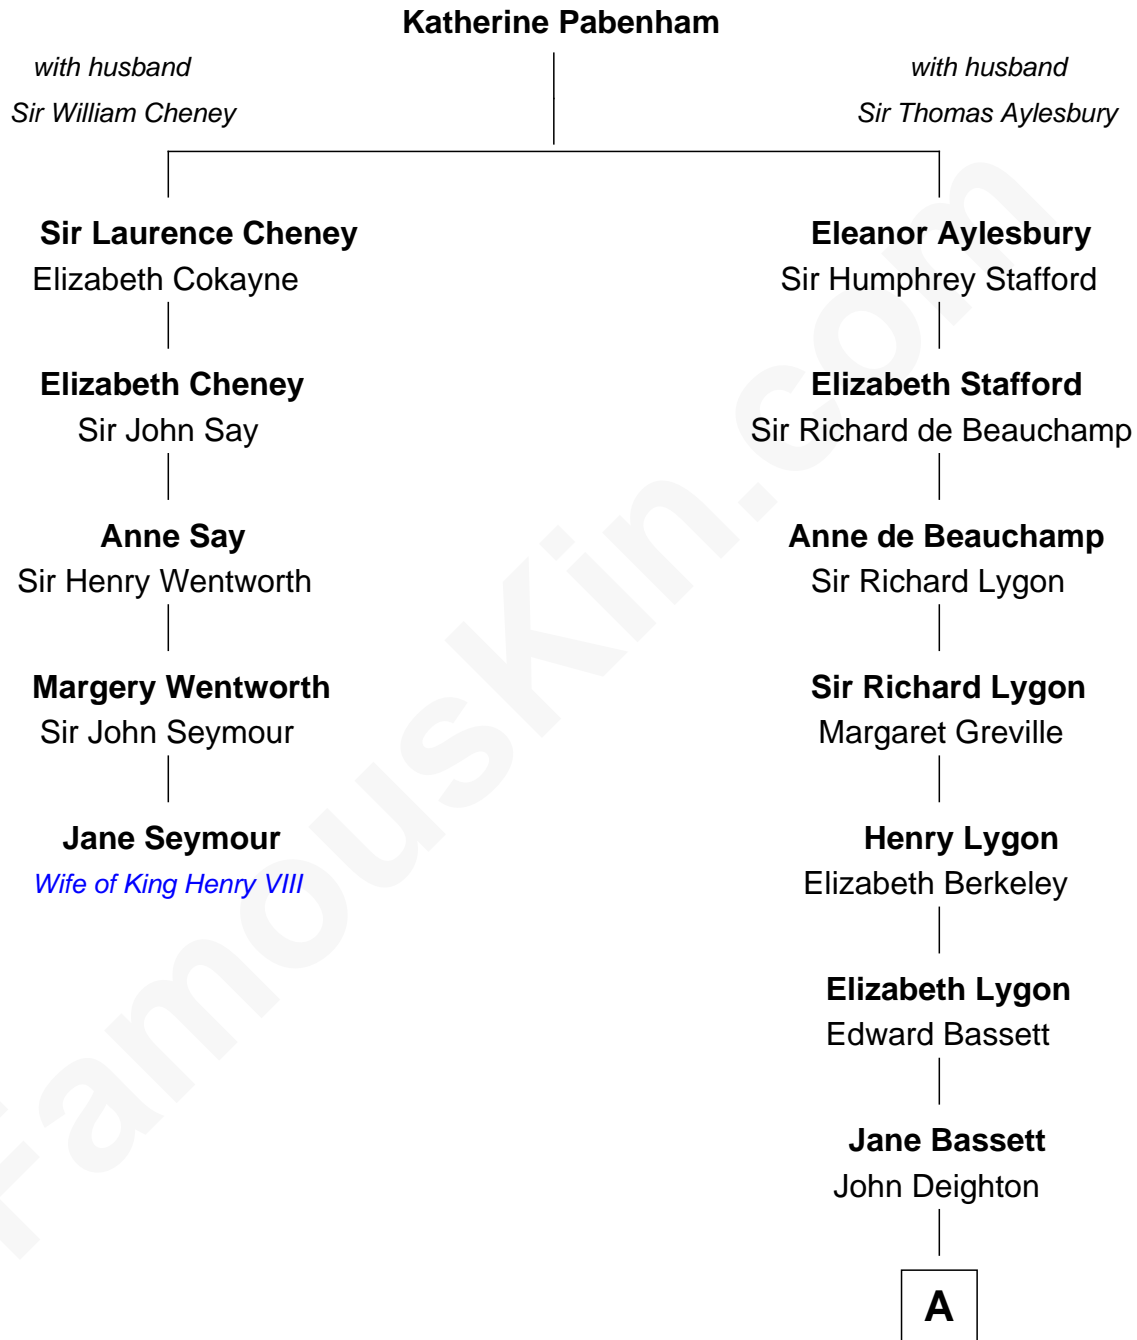

# FamousKin.com Relationship Chart of

**Jane Seymour**

*3rd Wife of King Henry VIII*

4th cousin 12 times removed of

**Endicott Peabody**

*62nd Governor of Massachusetts*

**A**

**Katherine Deighton**  
Gov. Thomas Dudley

**Gov. Joseph Dudley**  
Rebecca Tyng

**Mary Dudley**  
Joseph Atkins

**Dudley Atkins**  
Sarah Kent

**Catherine Atkins**  
Samuel Eliot

**Mary Harrison Eliot**  
Edmund Dwight

**Mary Eliot Dwight**  
Dr. Samuel Parkman