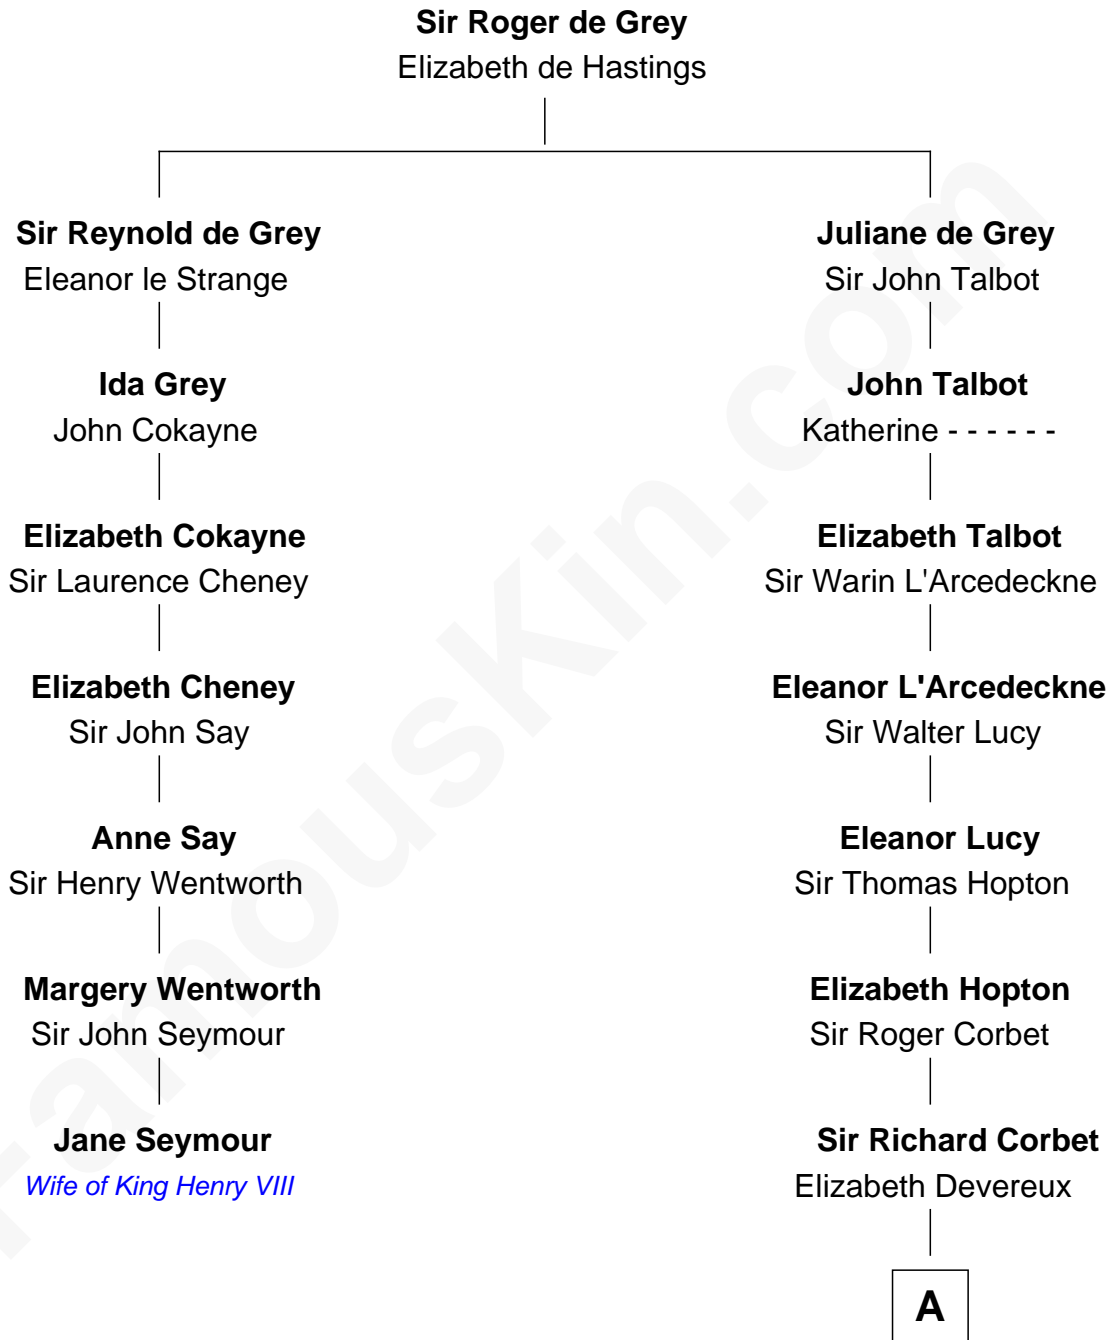

FamousKin.com

Relationship Chart of

Jane Seymour

3rd Wife of King Henry VIII

6th cousin 12 times removed of

James Russell Lowell

American "Fireside" Poet

A

Sir Robert Corbet

Elizabeth Vernon

Sir Roger Corbet

Anne Windsor

Margaret Corbet

Sir Francis Palmes

Sir Francis Palmes

Mary Hadnall