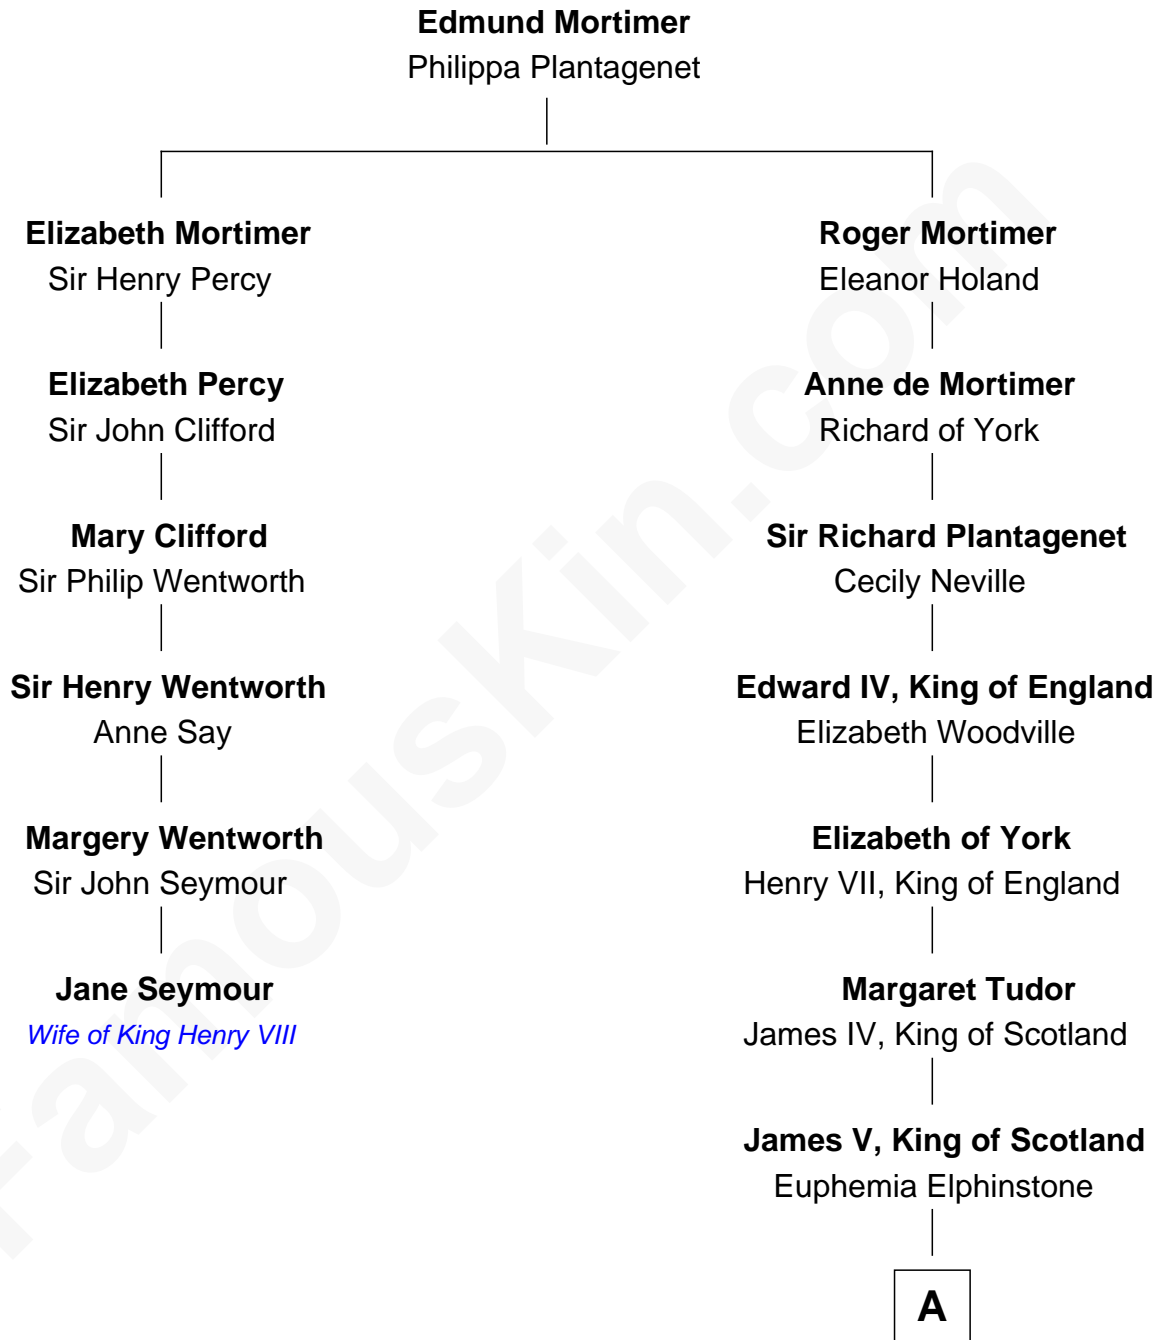

FamousKin.com

Relationship Chart of

Jane Seymour

3rd Wife of King Henry VIII

5th cousin 12 times removed of

James Russell Lowell

American "Fireside" Poet

A

Sir Robert Stewart

Janet Robertson

James Stewart

Margaret Stewart

Francis Moodie

Barbara Moodie

Patrick Balfour

George Balfour