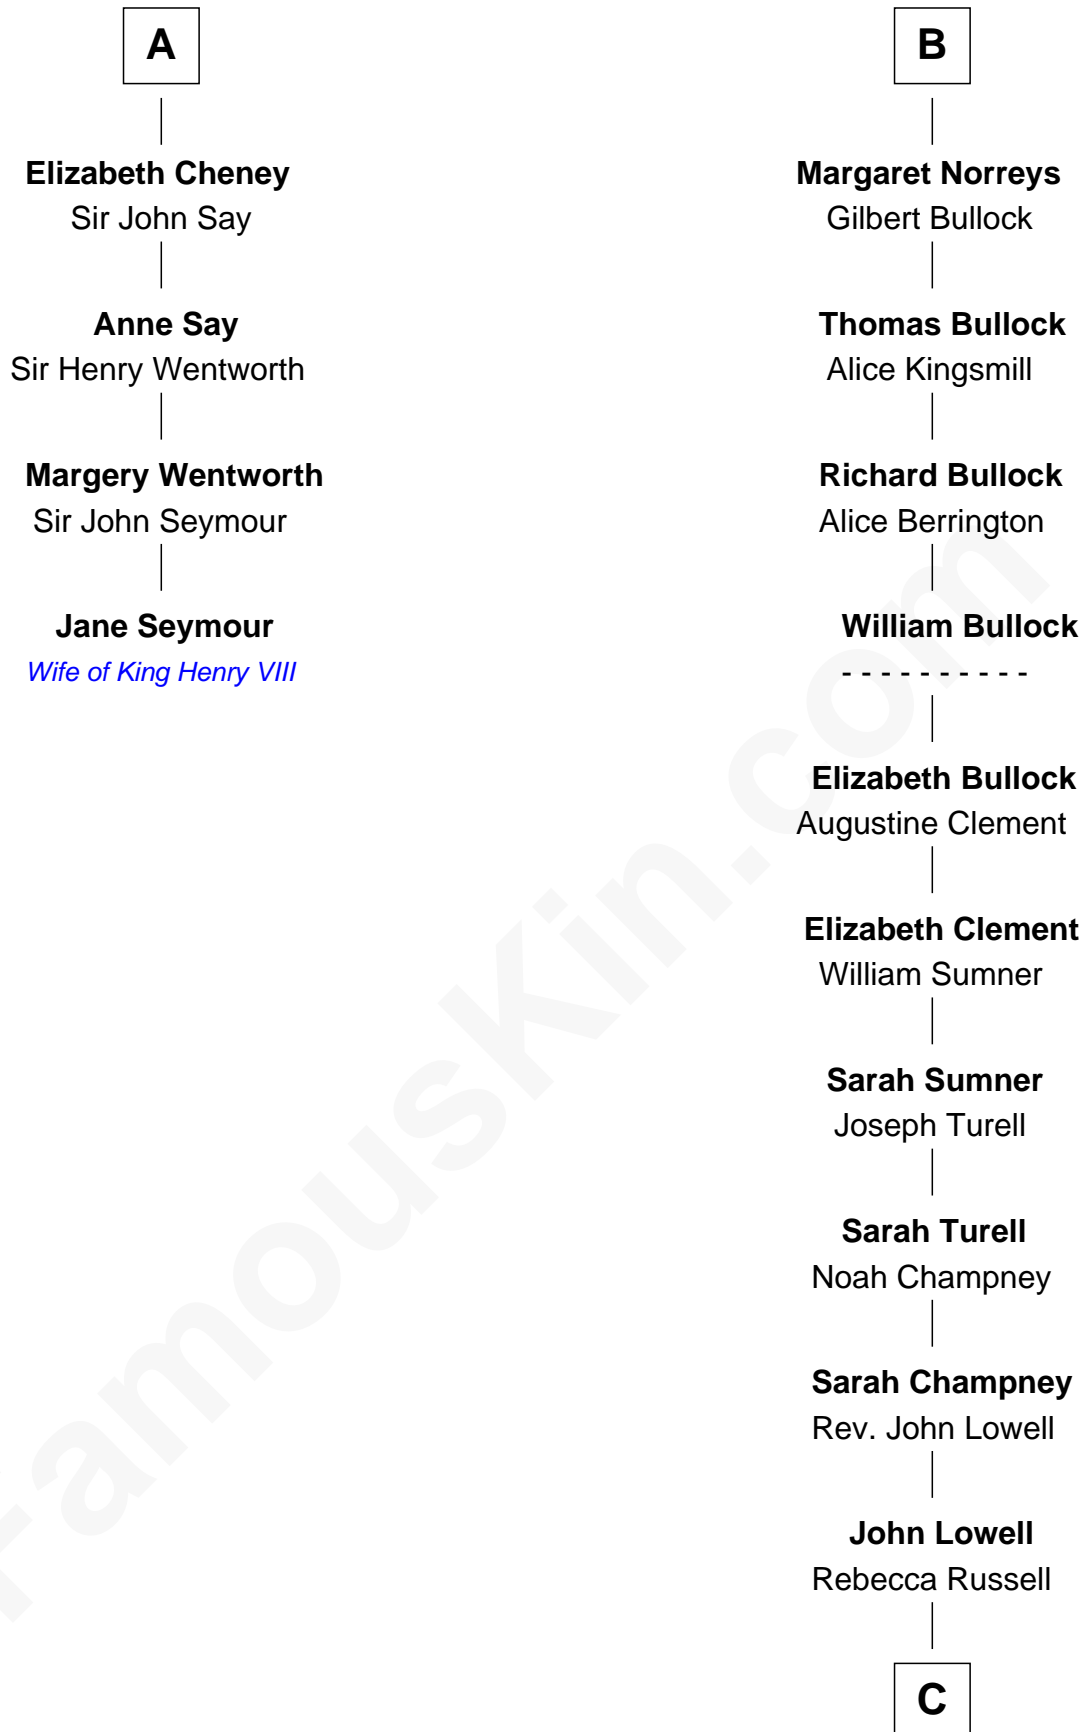

FamousKin.com Relationship Chart of

Jane Seymour

3rd Wife of King Henry VIII

10th cousin 8 times removed of

James Russell Lowell

American "Fireside" Poet

Sir Walter FitzRobert

Ida Longespee