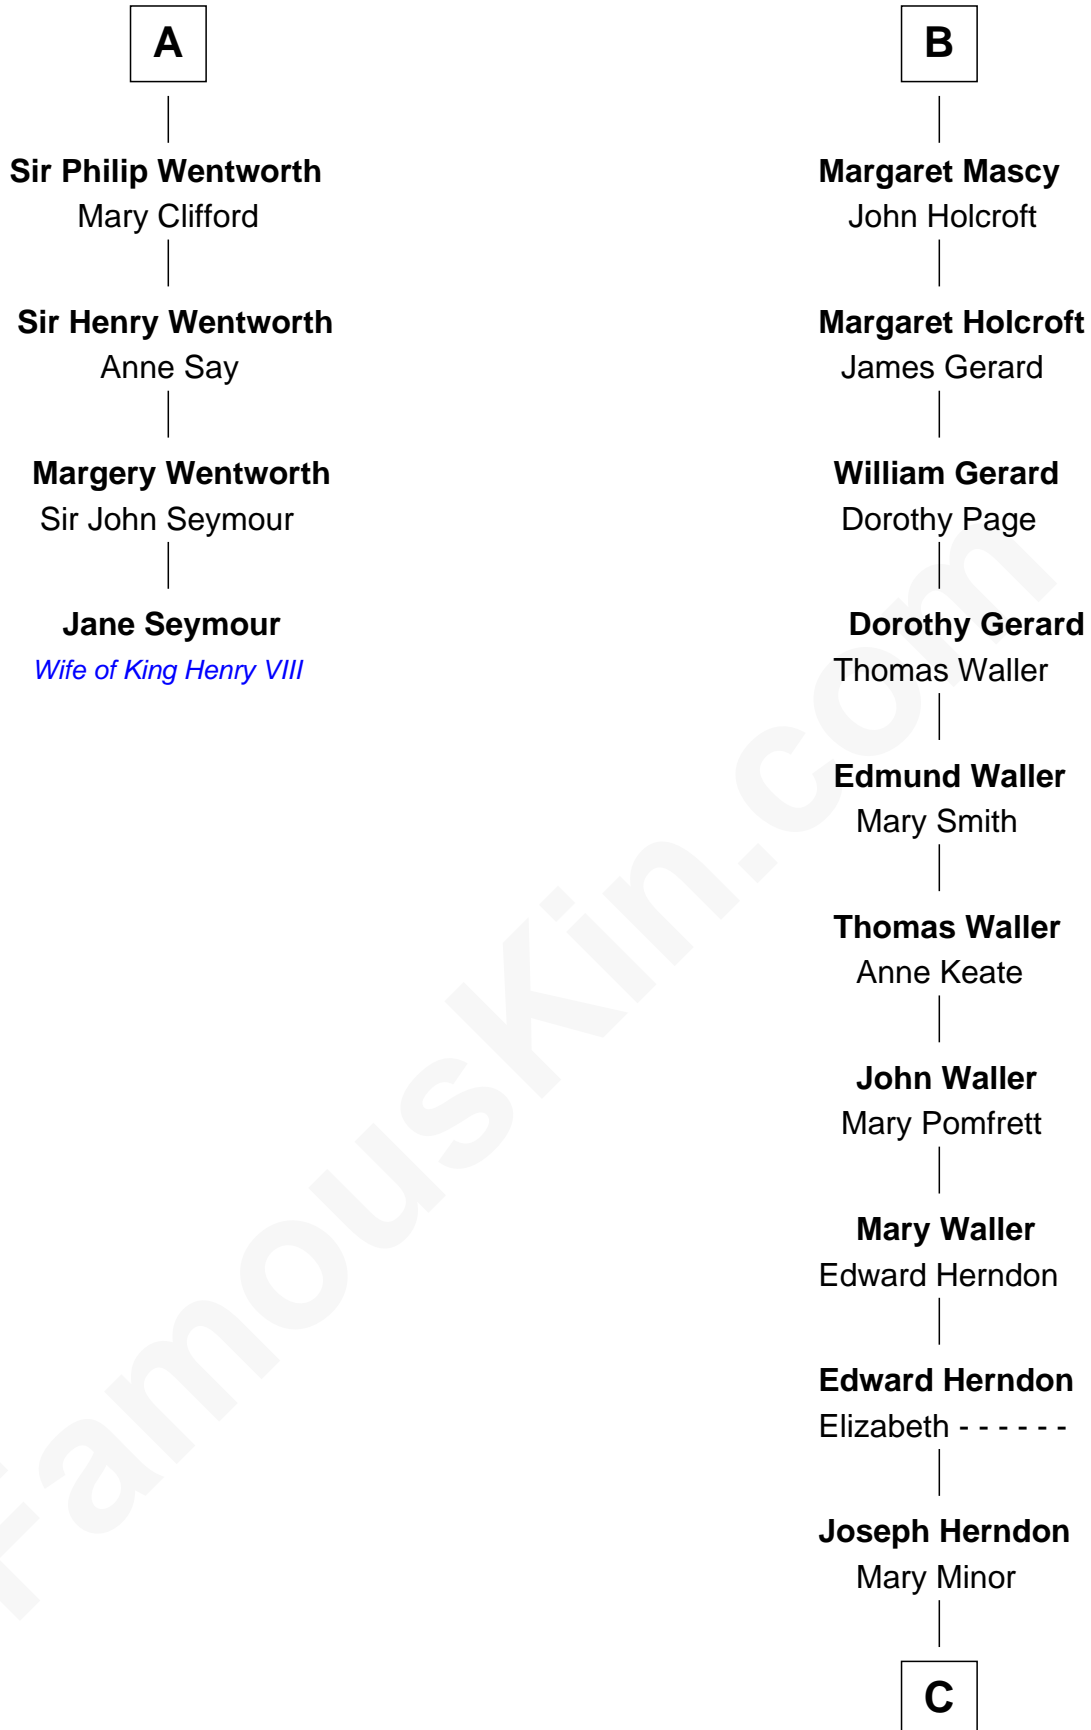

FamousKin.com

Relationship Chart of

Jane Seymour

3rd Wife of King Henry VIII

10th cousin 8 times removed of

Capt. William Lewis Herndon

Captain of the ill fated S.S. Central America

C

|
Dabney Herndon

Elizabeth Hull

|
Capt. William Lewis Herndon

Captain of the S.S. Central America

FamousKin.com