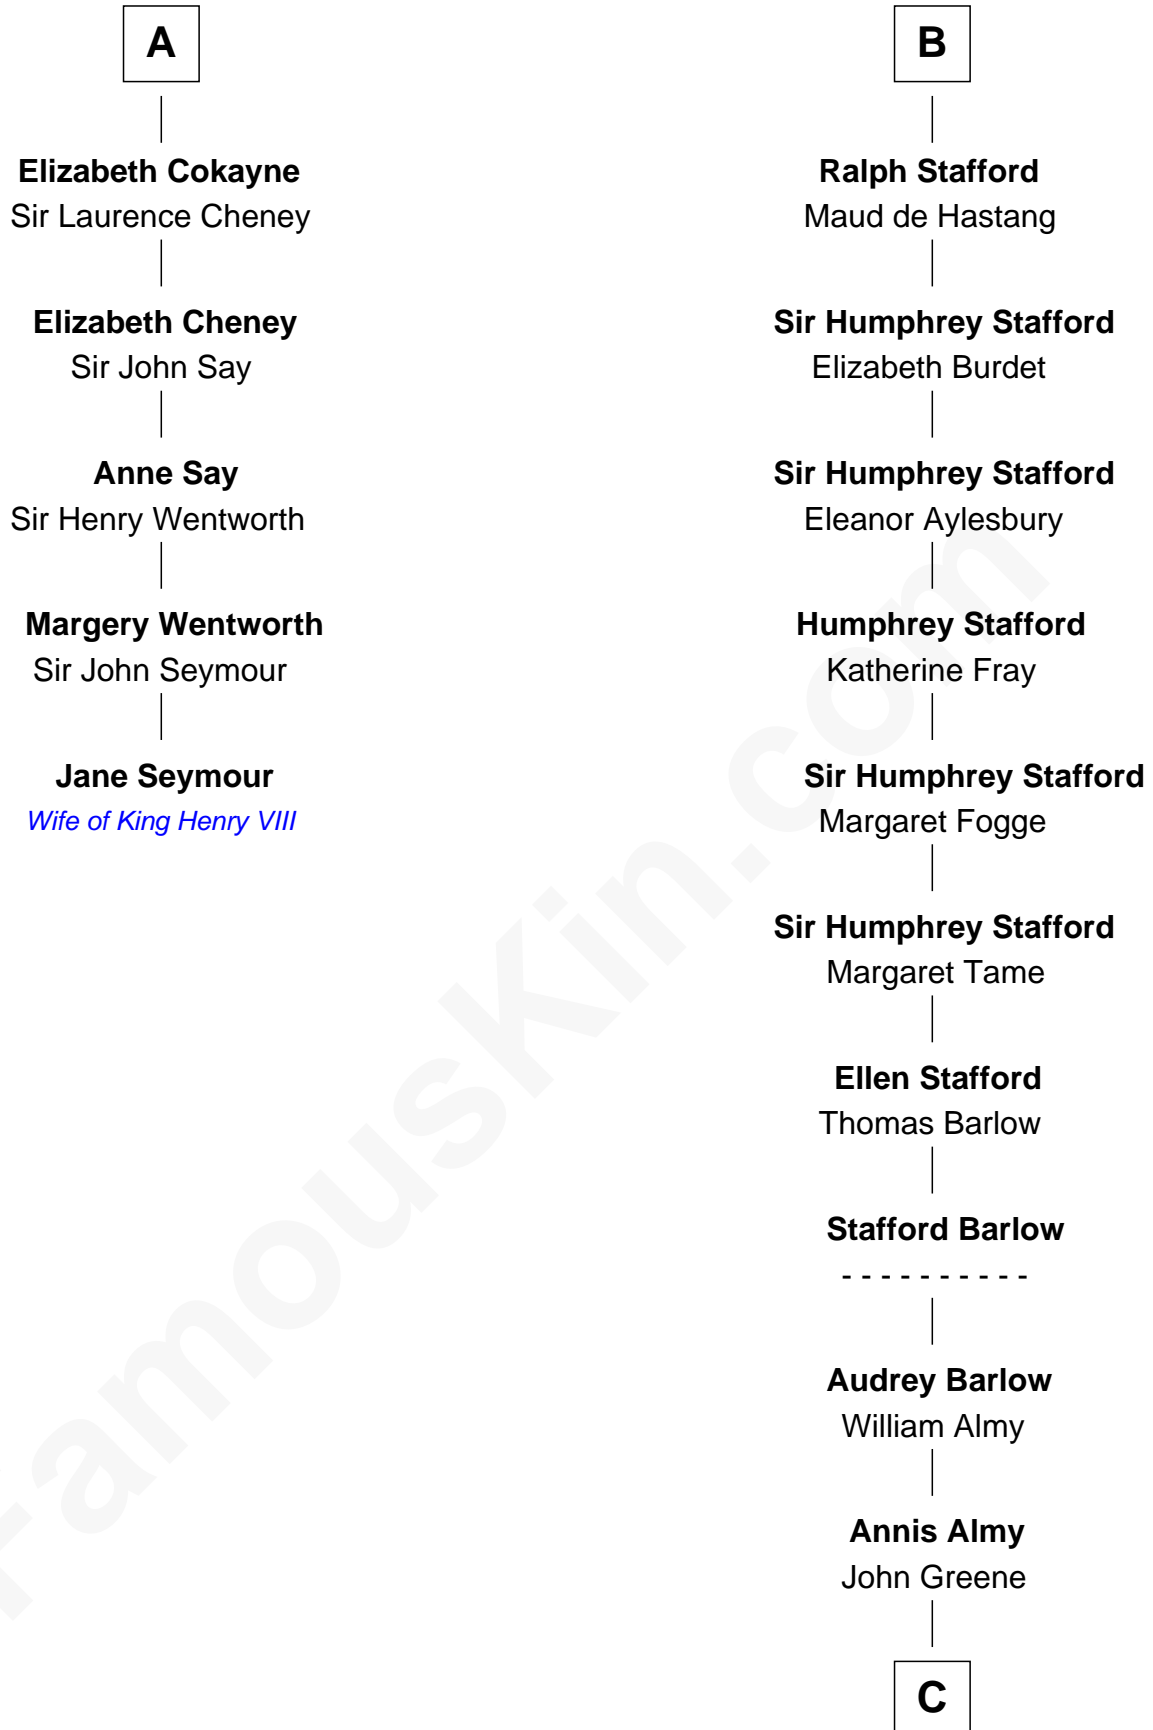

FamousKin.com Relationship Chart of

Jane Seymour

3rd Wife of King Henry VIII

11th cousin 10 times removed of

Samuel Ward King

15th Governor of Rhode Island

Bertrade de Montfort

Hugh de Kevelioc

C

Samuel Greene

Mary Gorton

Samuel Greene

Sarah Coggeshall

Mercy Green

John Walton

Welthian Walton

William Borden King

Samuel Ward King

15th Governor of Rhode Island

FamousKin.com