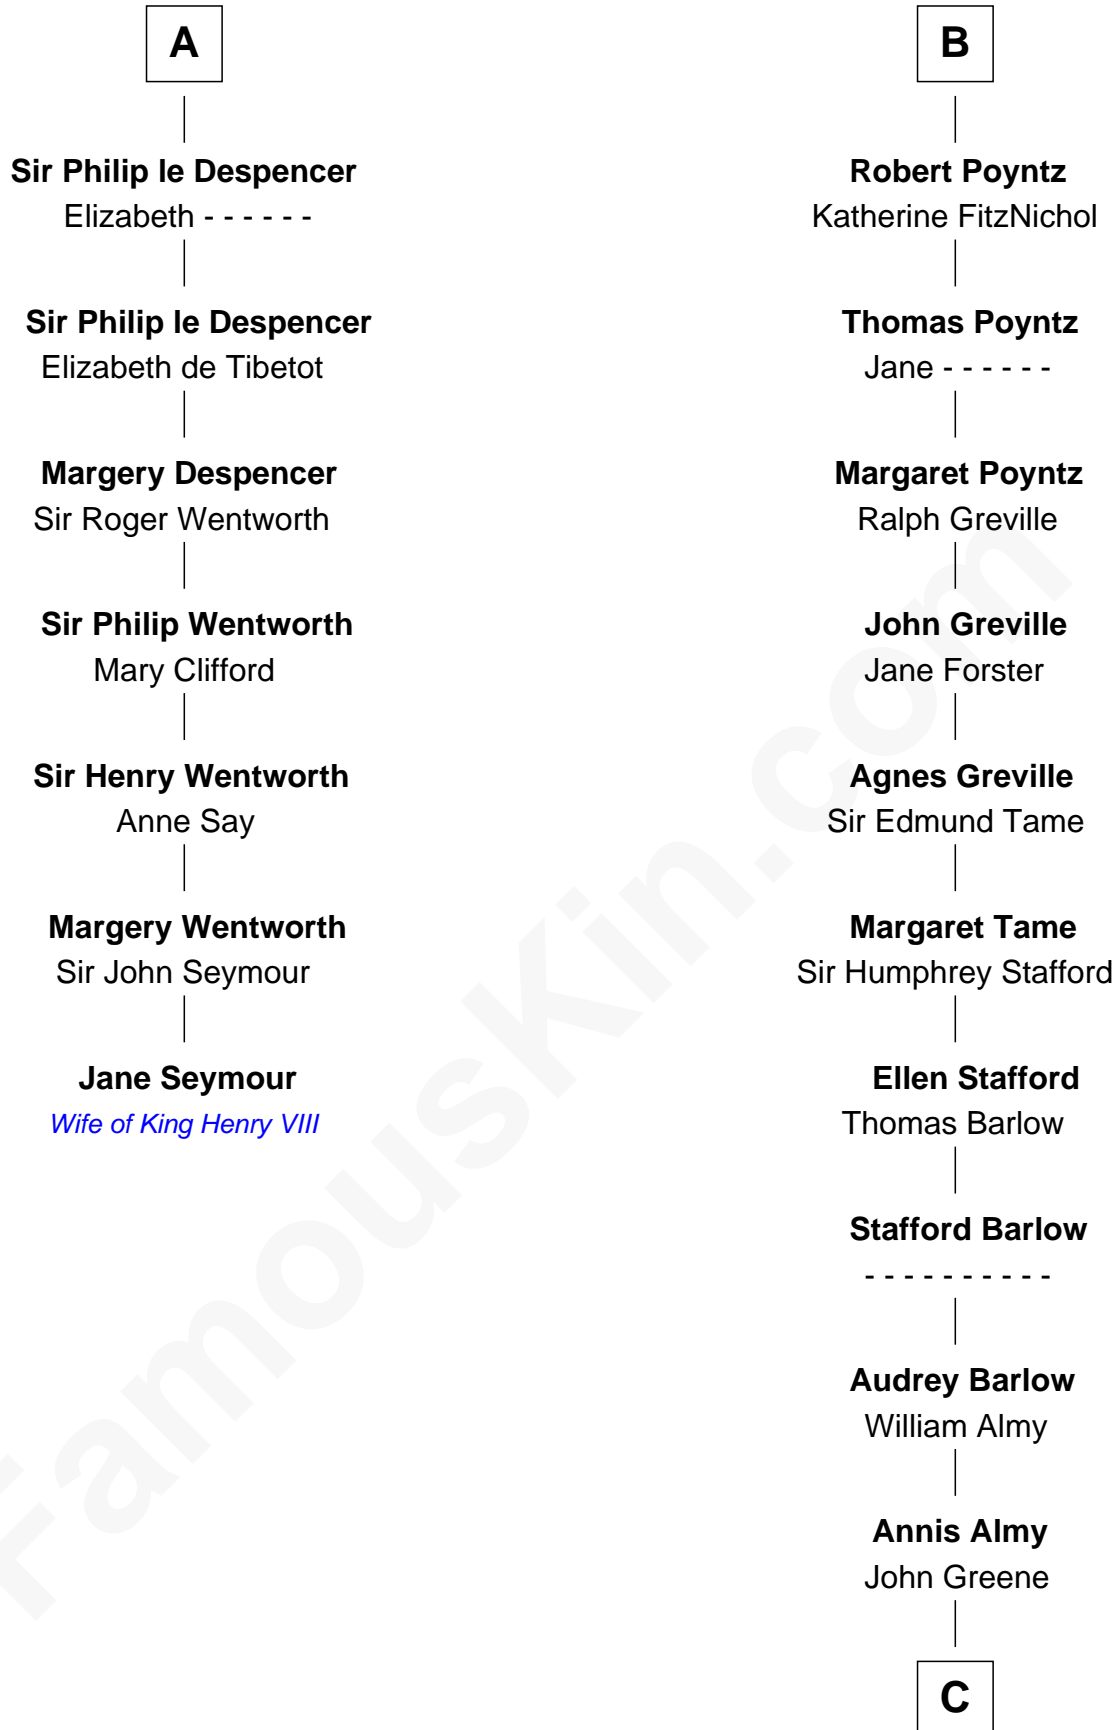

# FamousKin.com Relationship Chart of

**Jane Seymour**

*3rd Wife of King Henry VIII*

13th cousin 8 times removed of

**Samuel Ward King**

*15th Governor of Rhode Island*

**C**

Samuel Greene

Mary Gorton

Samuel Greene

Sarah Coggeshall

Mercy Green

John Walton

Welthian Walton

William Borden King

Samuel Ward King