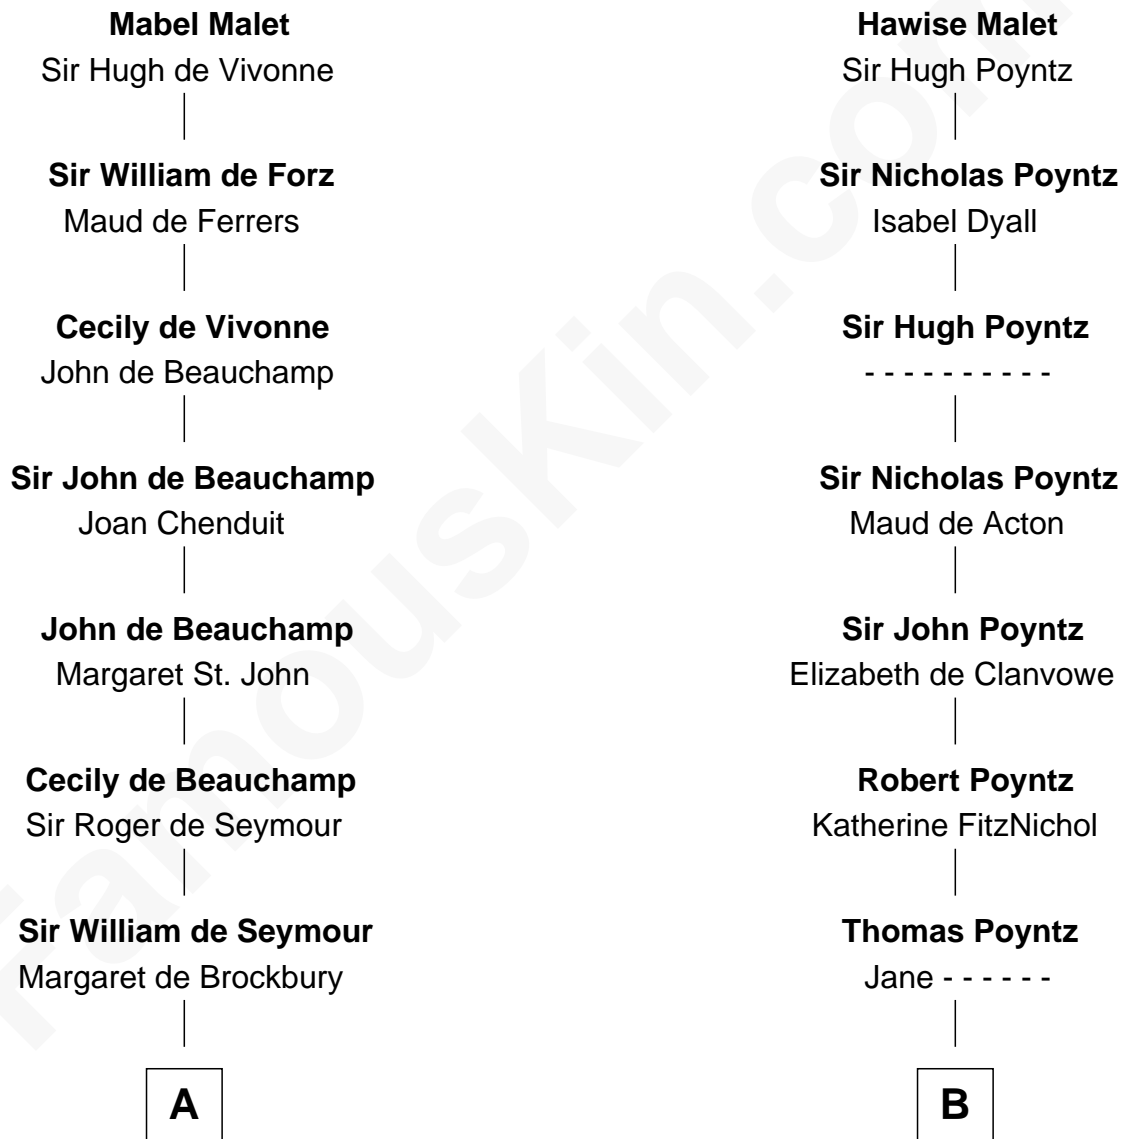

FamousKin.com Relationship Chart of

Jane Seymour

3rd Wife of King Henry VIII

12th cousin 7 times removed of

Samuel Ward King

15th Governor of Rhode Island

William Malet

C

—
Mercy Green

John Walton

—
Welthian Walton

William Borden King

—
Samuel Ward King

15th Governor of Rhode Island

FamousKin.com