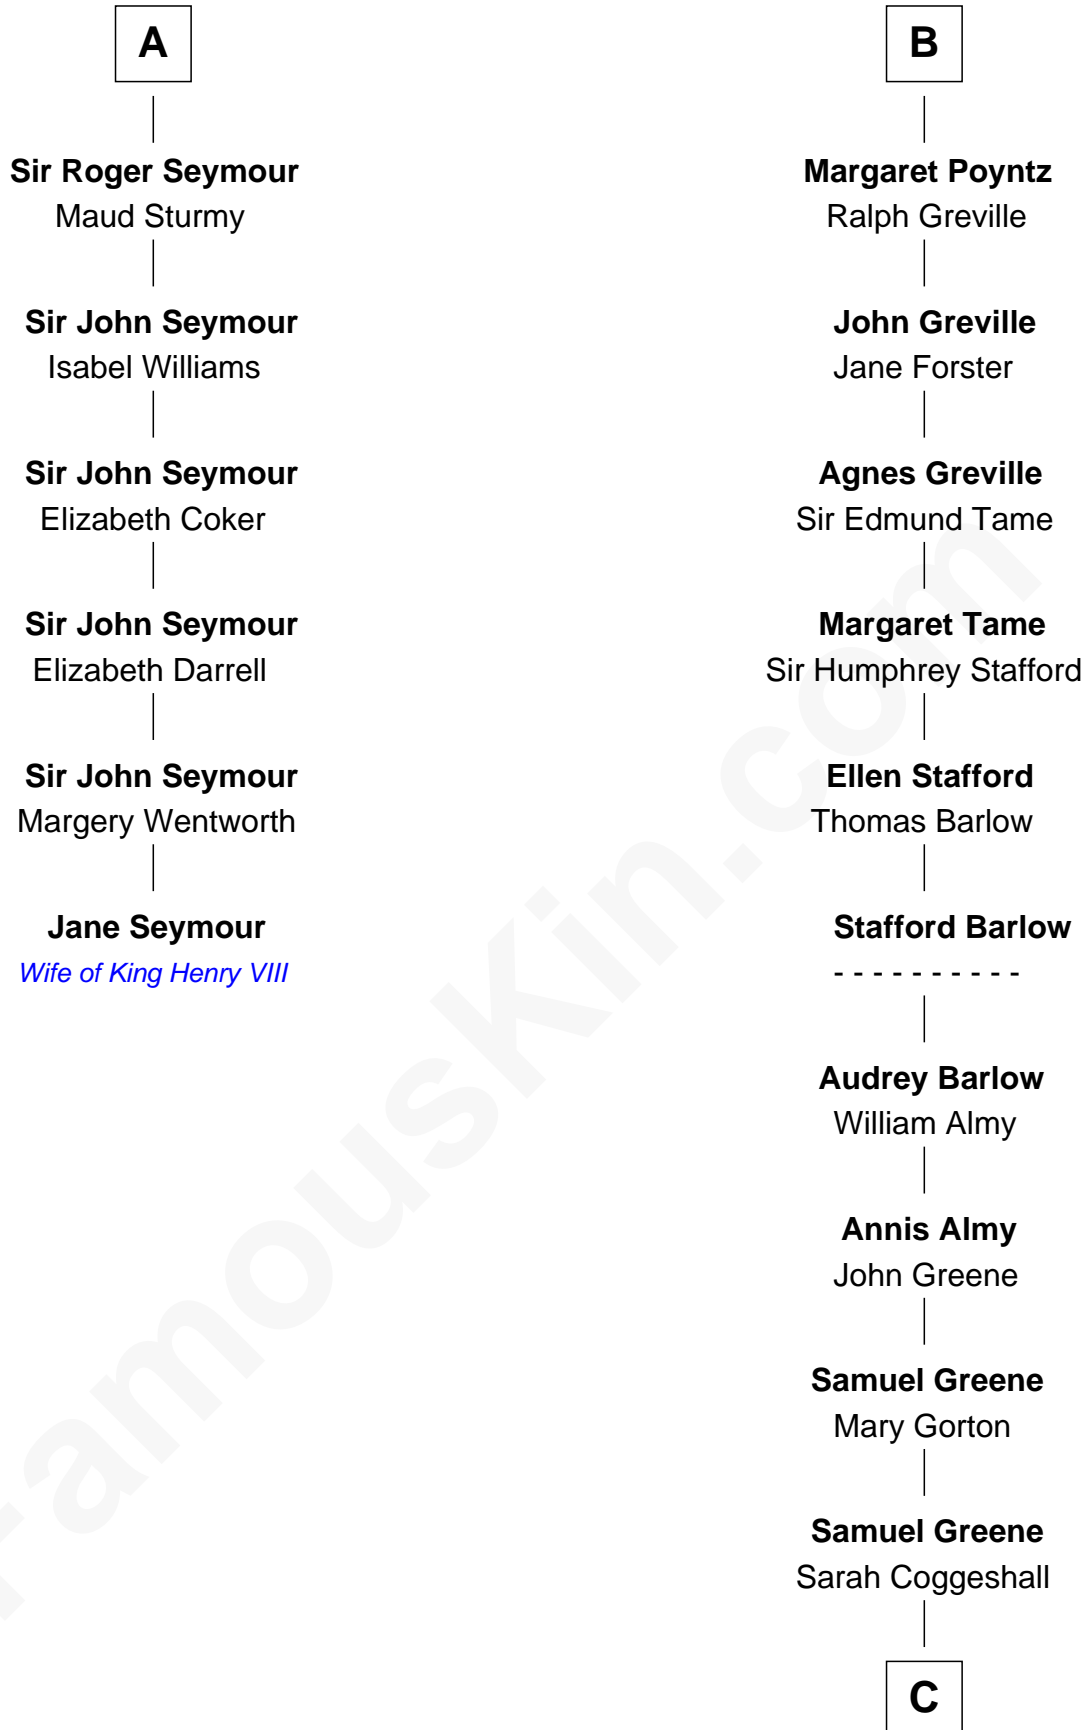

FamousKin.com Relationship Chart of

Jane Seymour

3rd Wife of King Henry VIII

12th cousin 7 times removed of

Samuel Ward King

15th Governor of Rhode Island

William Malet

C

—
Mercy Green

John Walton

—
Welthian Walton

William Borden King

—
Samuel Ward King

15th Governor of Rhode Island

FamousKin.com