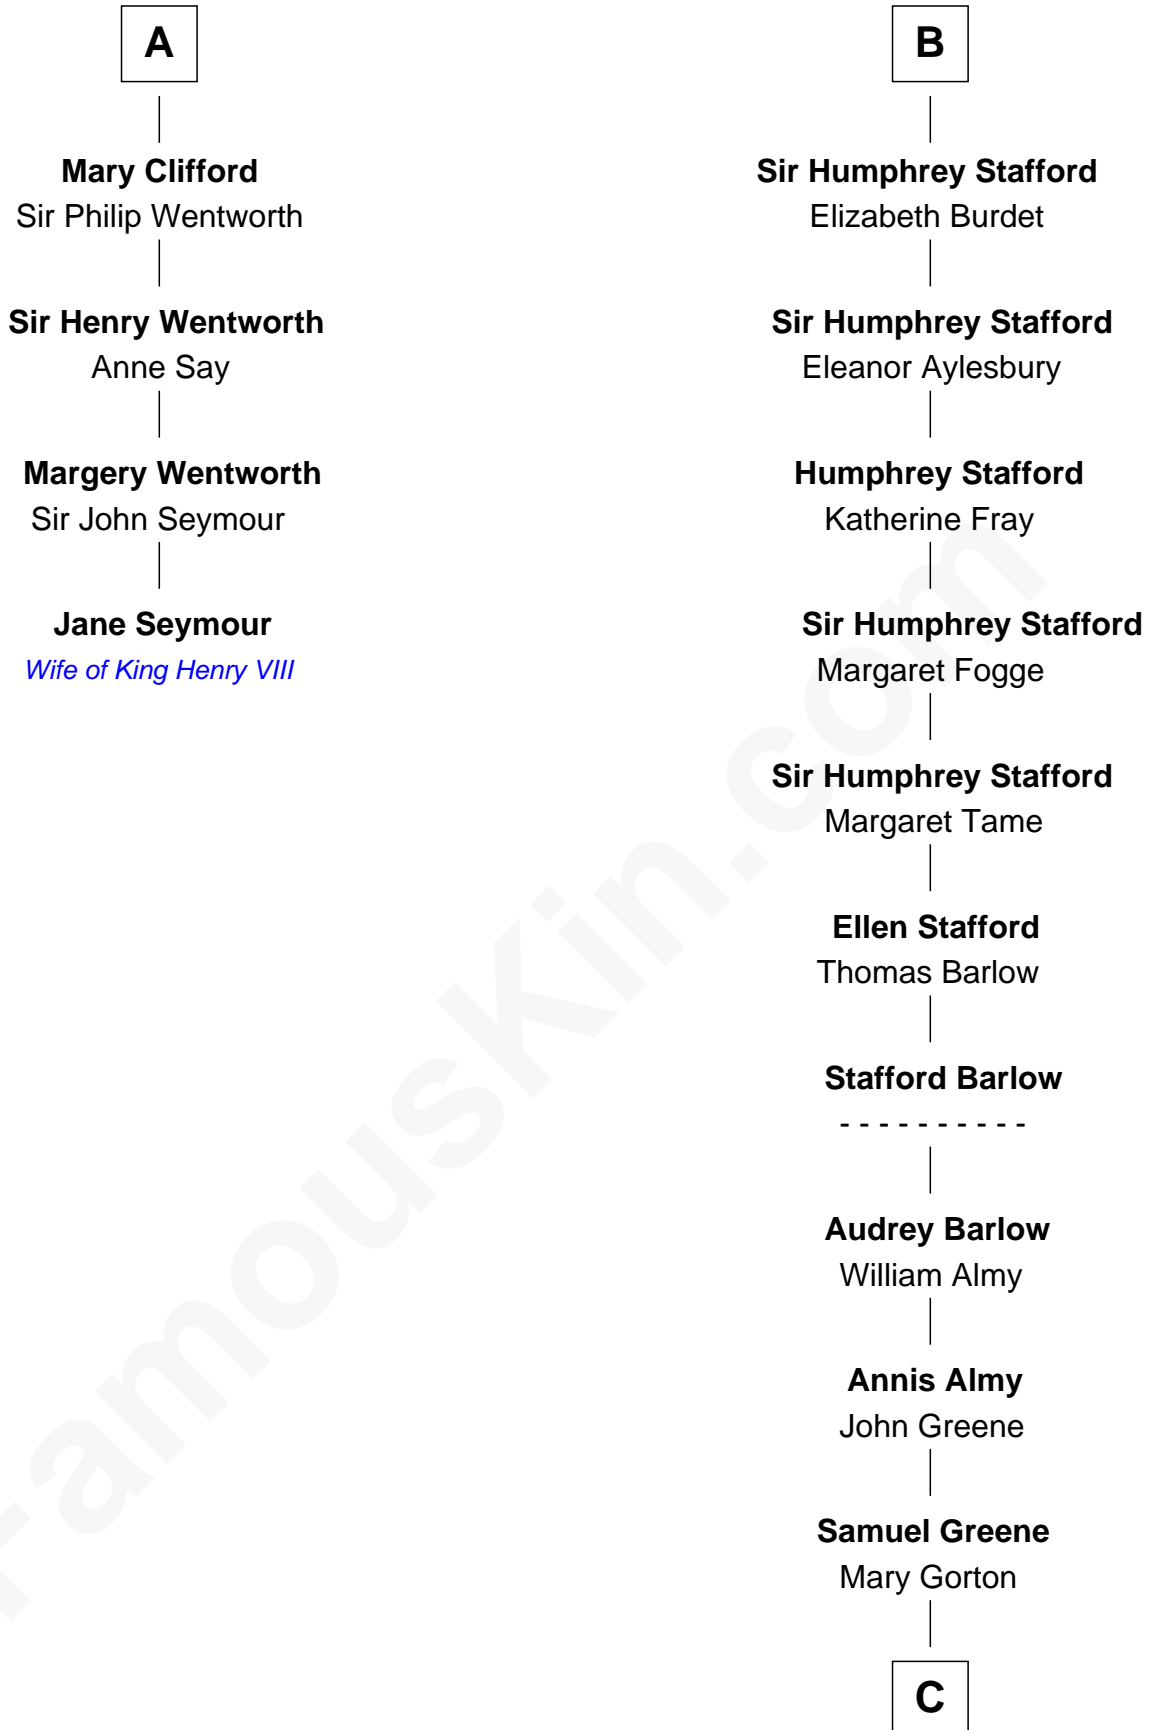

FamousKin.com Relationship Chart of

Jane Seymour

3rd Wife of King Henry VIII

10th cousin 10 times removed of

Samuel Ward King

15th Governor of Rhode Island

Sir William Longespee

Ela of Salisbury

C

—
Samuel Greene
Sarah Coggeshall

—
Mercy Green
John Walton

—
Welthian Walton
William Borden King

—
Samuel Ward King
15th Governor of Rhode Island

FamousKin.com