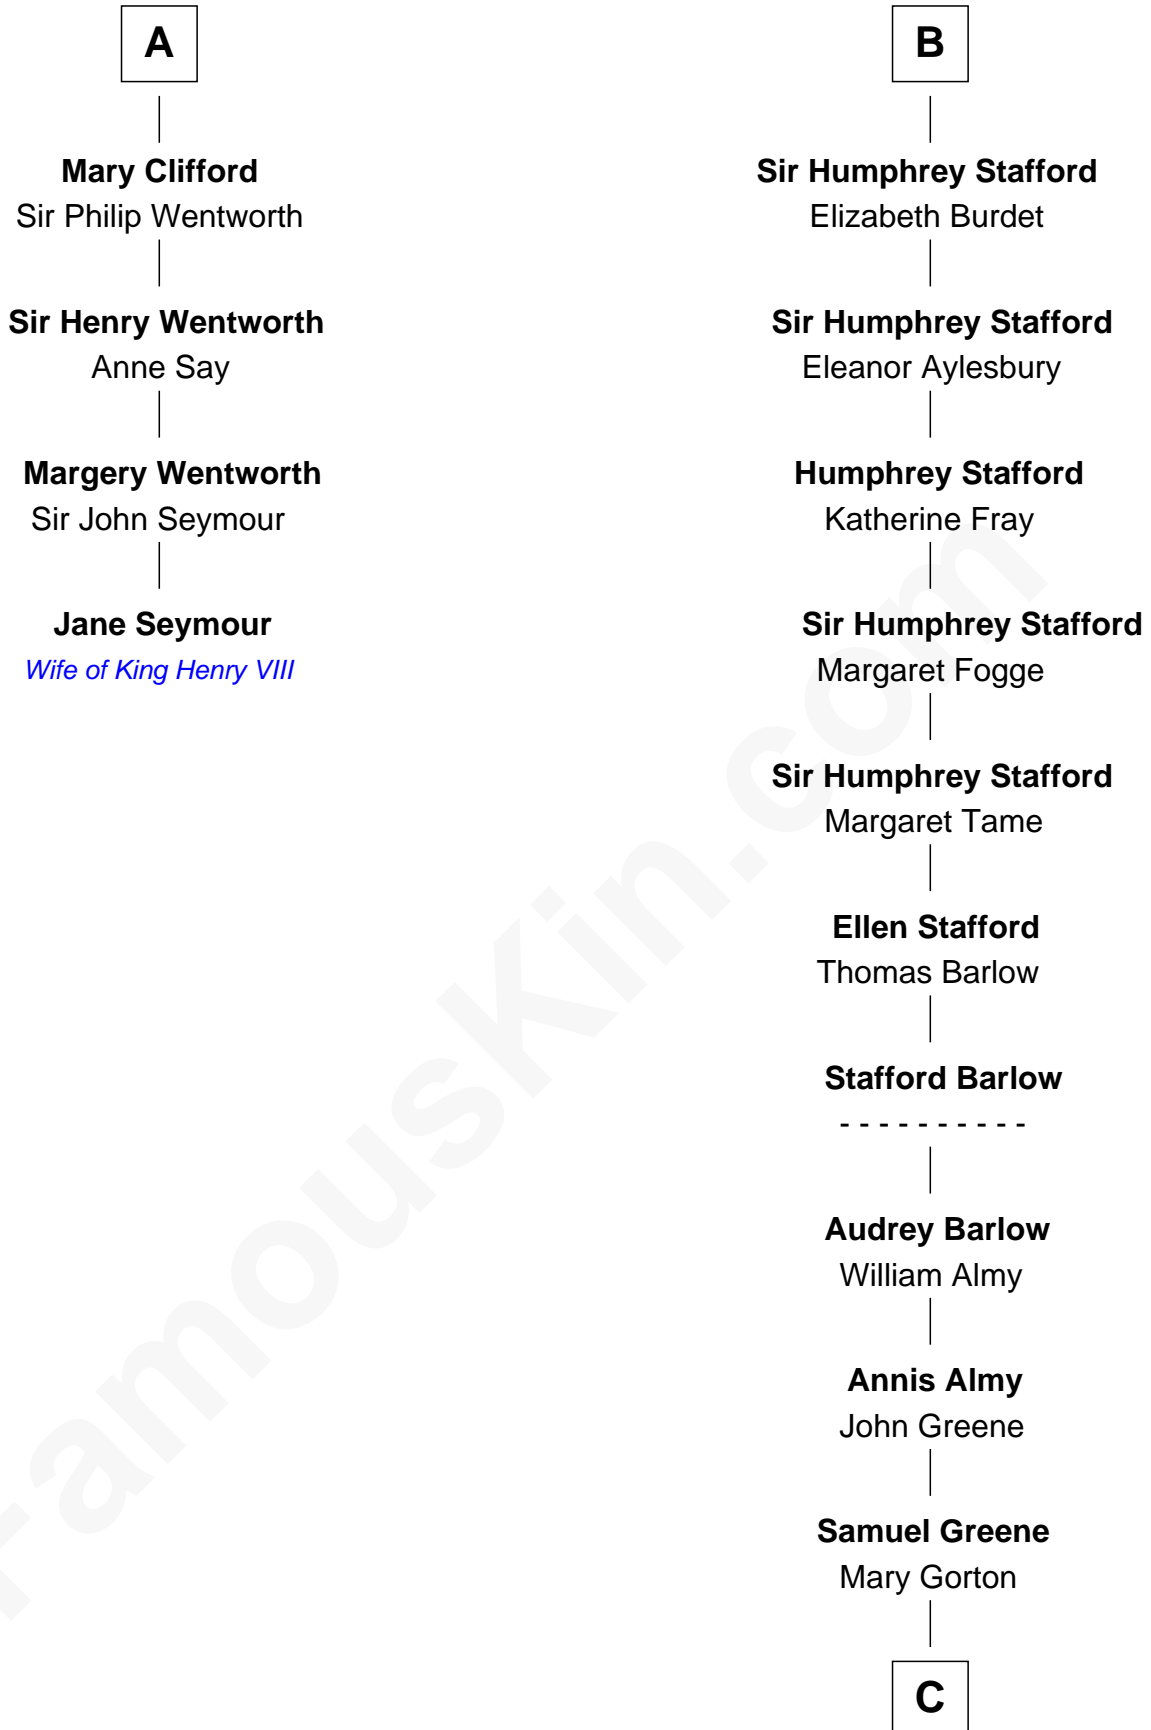

FamousKin.com Relationship Chart of

Jane Seymour

3rd Wife of King Henry VIII

10th cousin 10 times removed of

Samuel Ward King

15th Governor of Rhode Island

C

—
Samuel Greene
Sarah Coggeshall

—
Mercy Green
John Walton

—
Welthian Walton
William Borden King

—
Samuel Ward King
15th Governor of Rhode Island

FamousKin.com