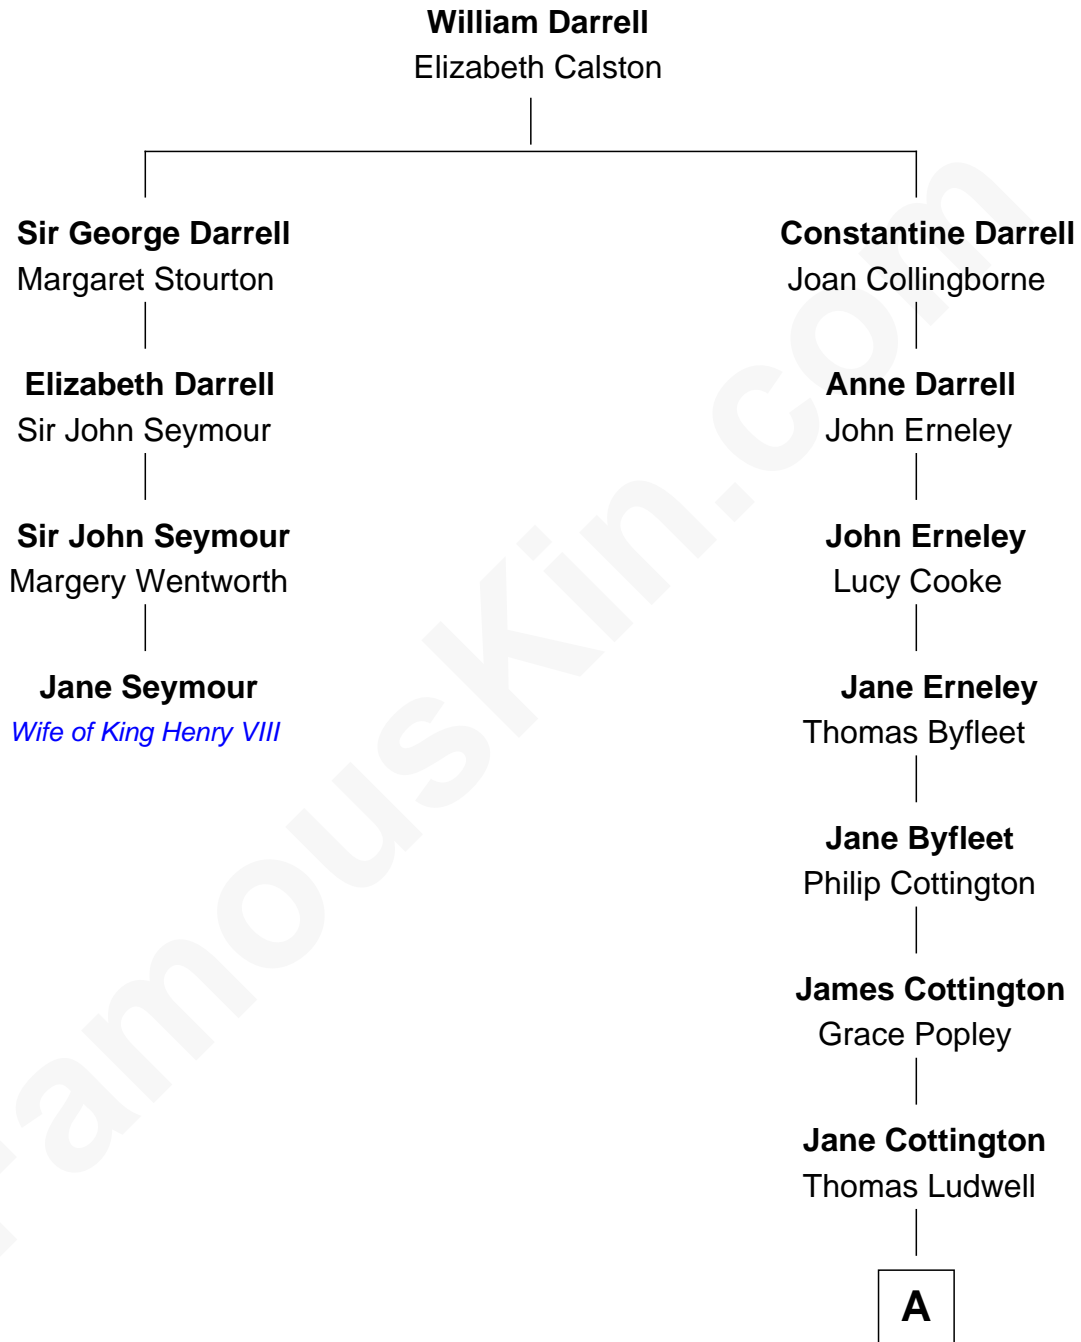

FamousKin.com

Relationship Chart of

Jane Seymour

3rd Wife of King Henry VIII

3rd cousin 7 times removed of

Francis Lightfoot Lee

Signer of the Declaration of Independence