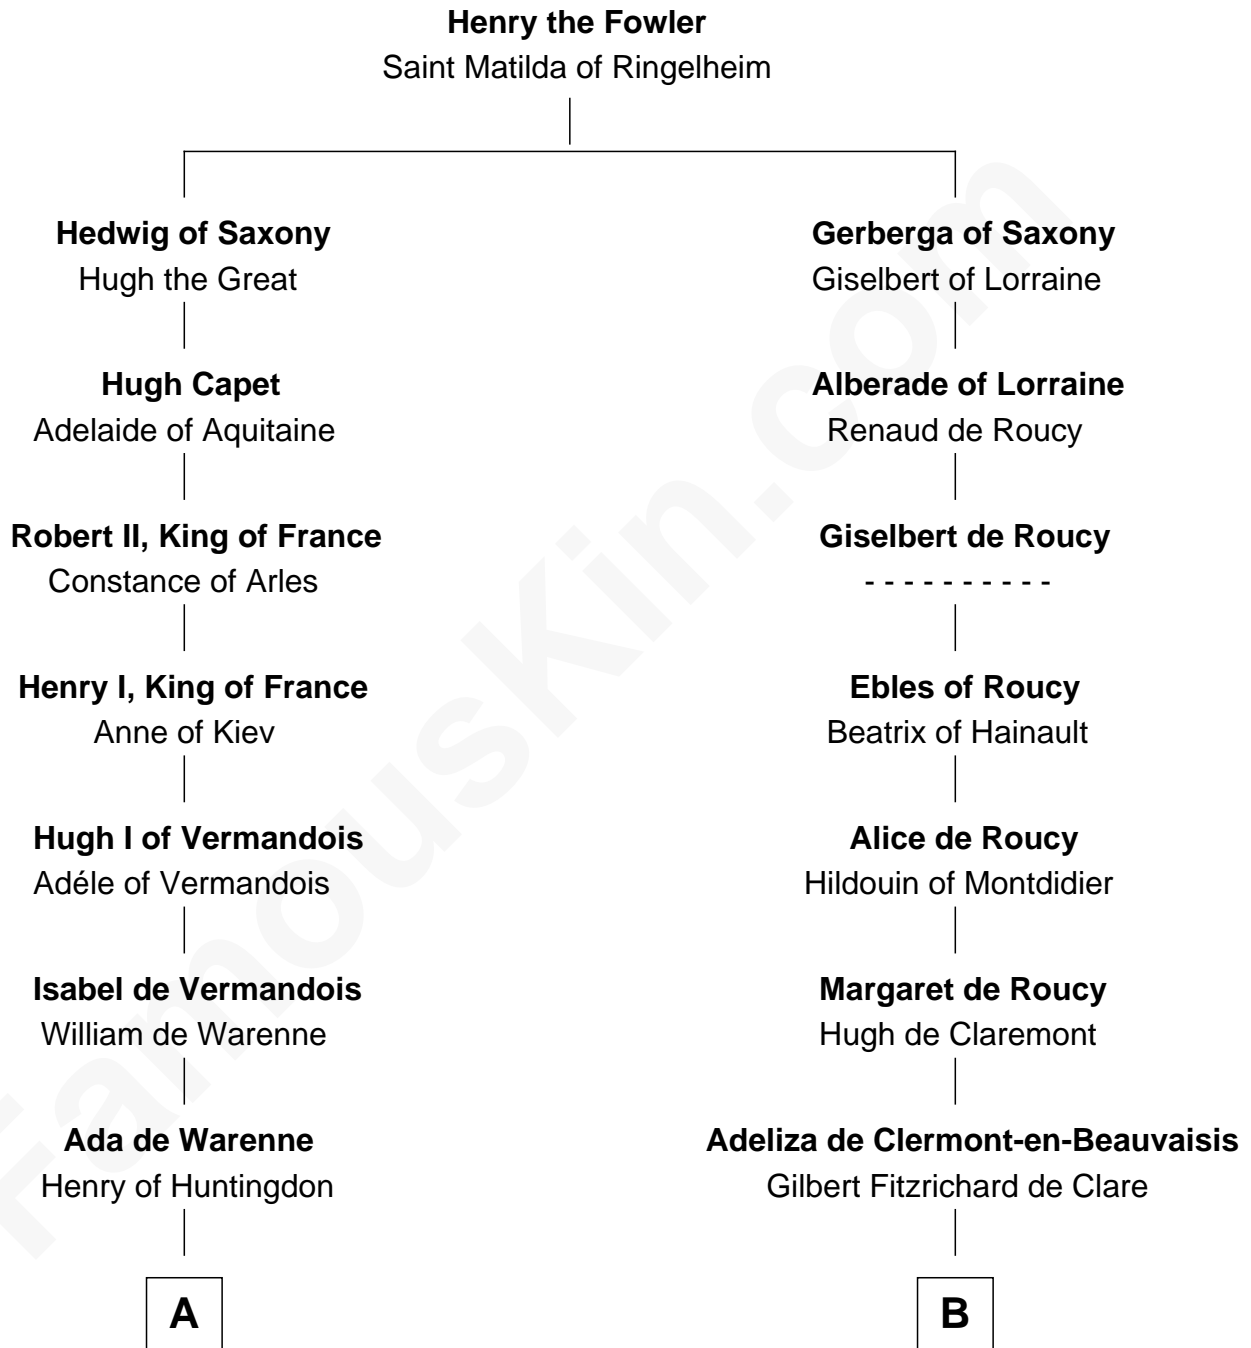

FamousKin.com Relationship Chart of

Jane Seymour

3rd Wife of King Henry VIII

11th cousin 7 times removed of

William de Lanvallay

Magna Carta Surety

C

—
Margery Wentworth

Sir John Seymour

—
Jane Seymour

Wife of King Henry VIII

FamousKin.com