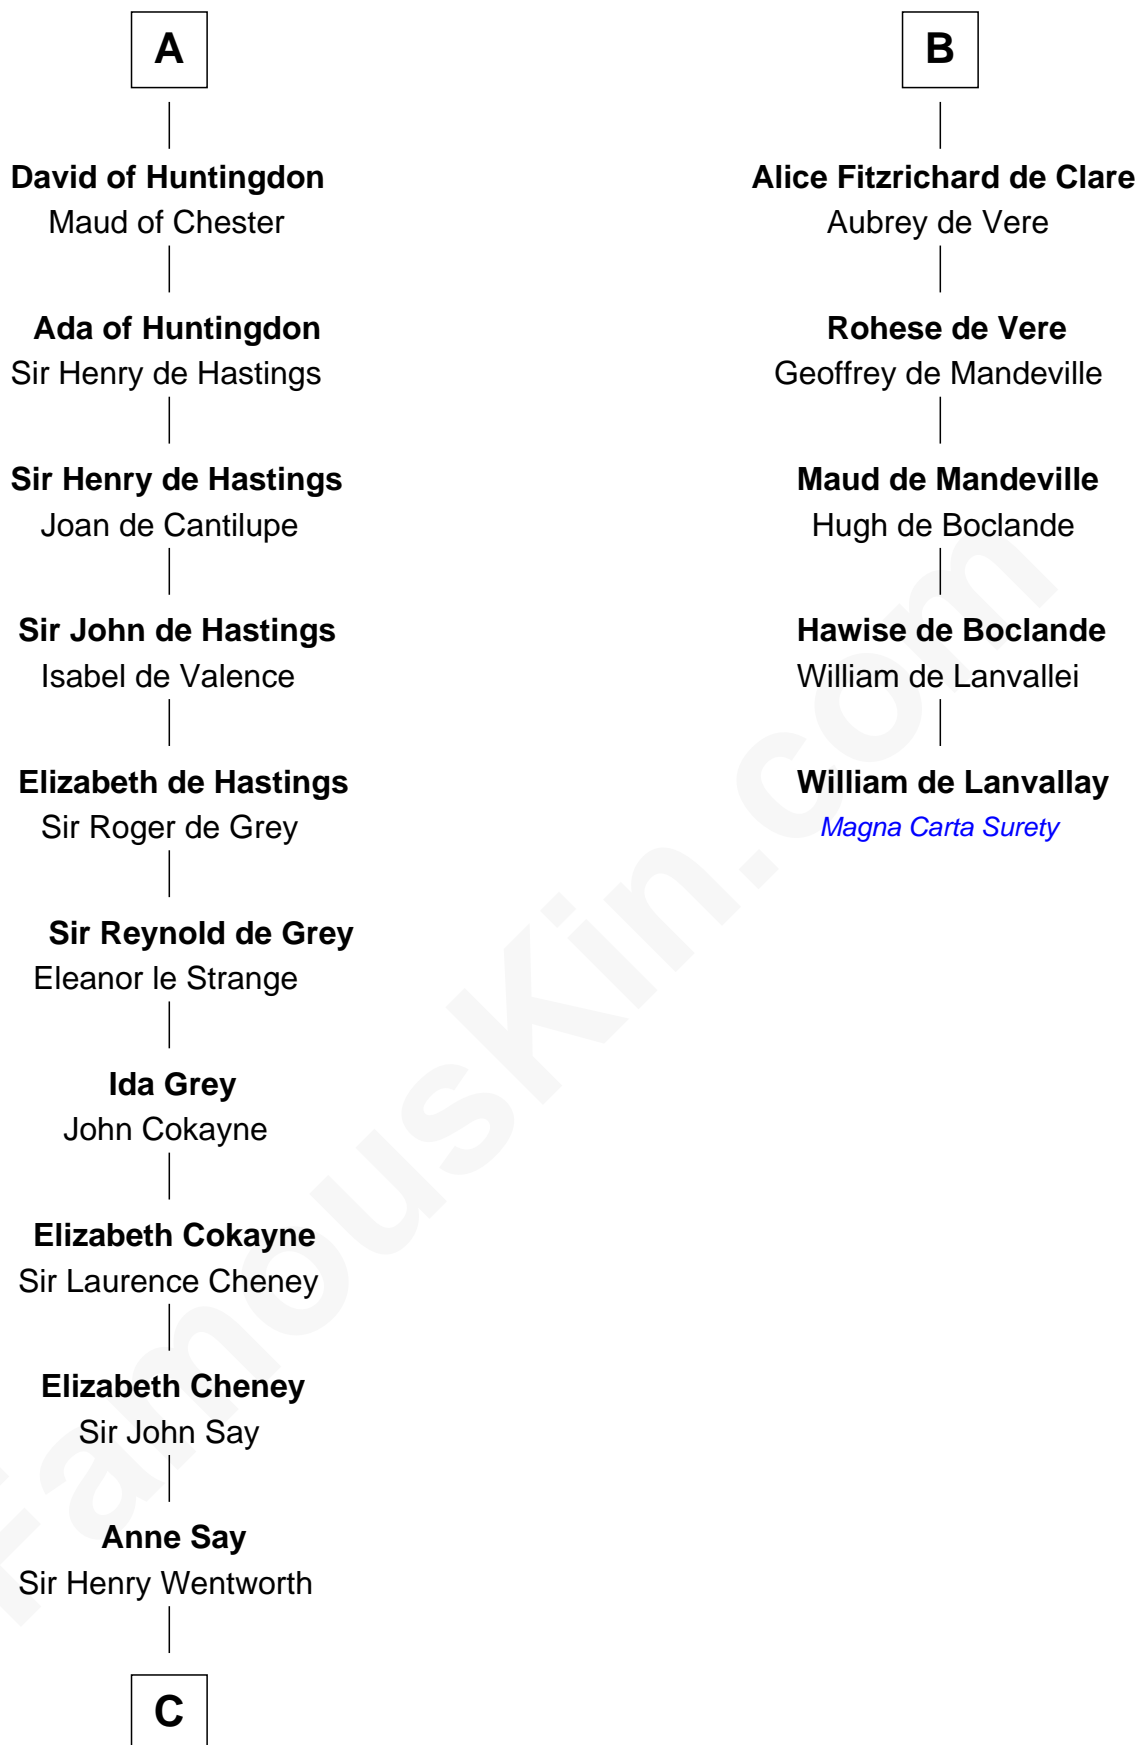

FamousKin.com Relationship Chart of

Jane Seymour

3rd Wife of King Henry VIII

11th cousin 7 times removed of

William de Lanvallay

Magna Carta Surety

C

—
Margery Wentworth

Sir John Seymour

—
Jane Seymour

Wife of King Henry VIII

FamousKin.com