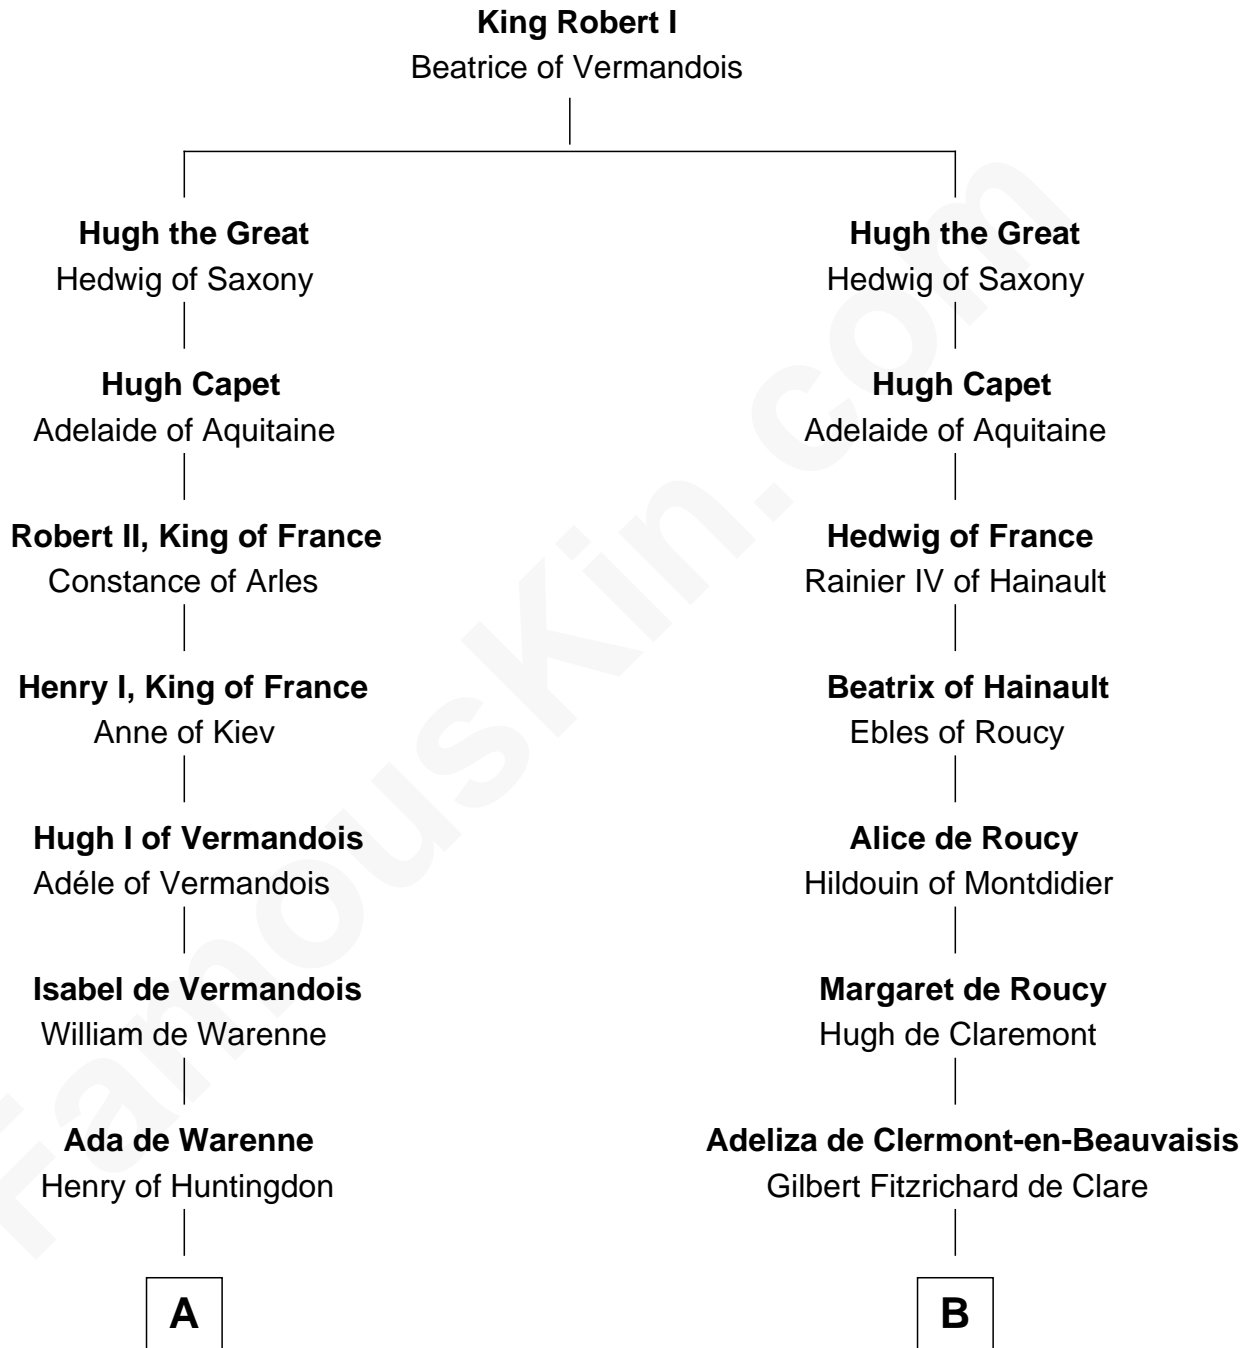

FamousKin.com Relationship Chart of

Jane Seymour

3rd Wife of King Henry VIII

11th cousin 7 times removed of

William de Lanvallay

Magna Carta Surety

C

—
Margery Wentworth

Sir John Seymour

—
Jane Seymour

Wife of King Henry VIII

FamousKin.com