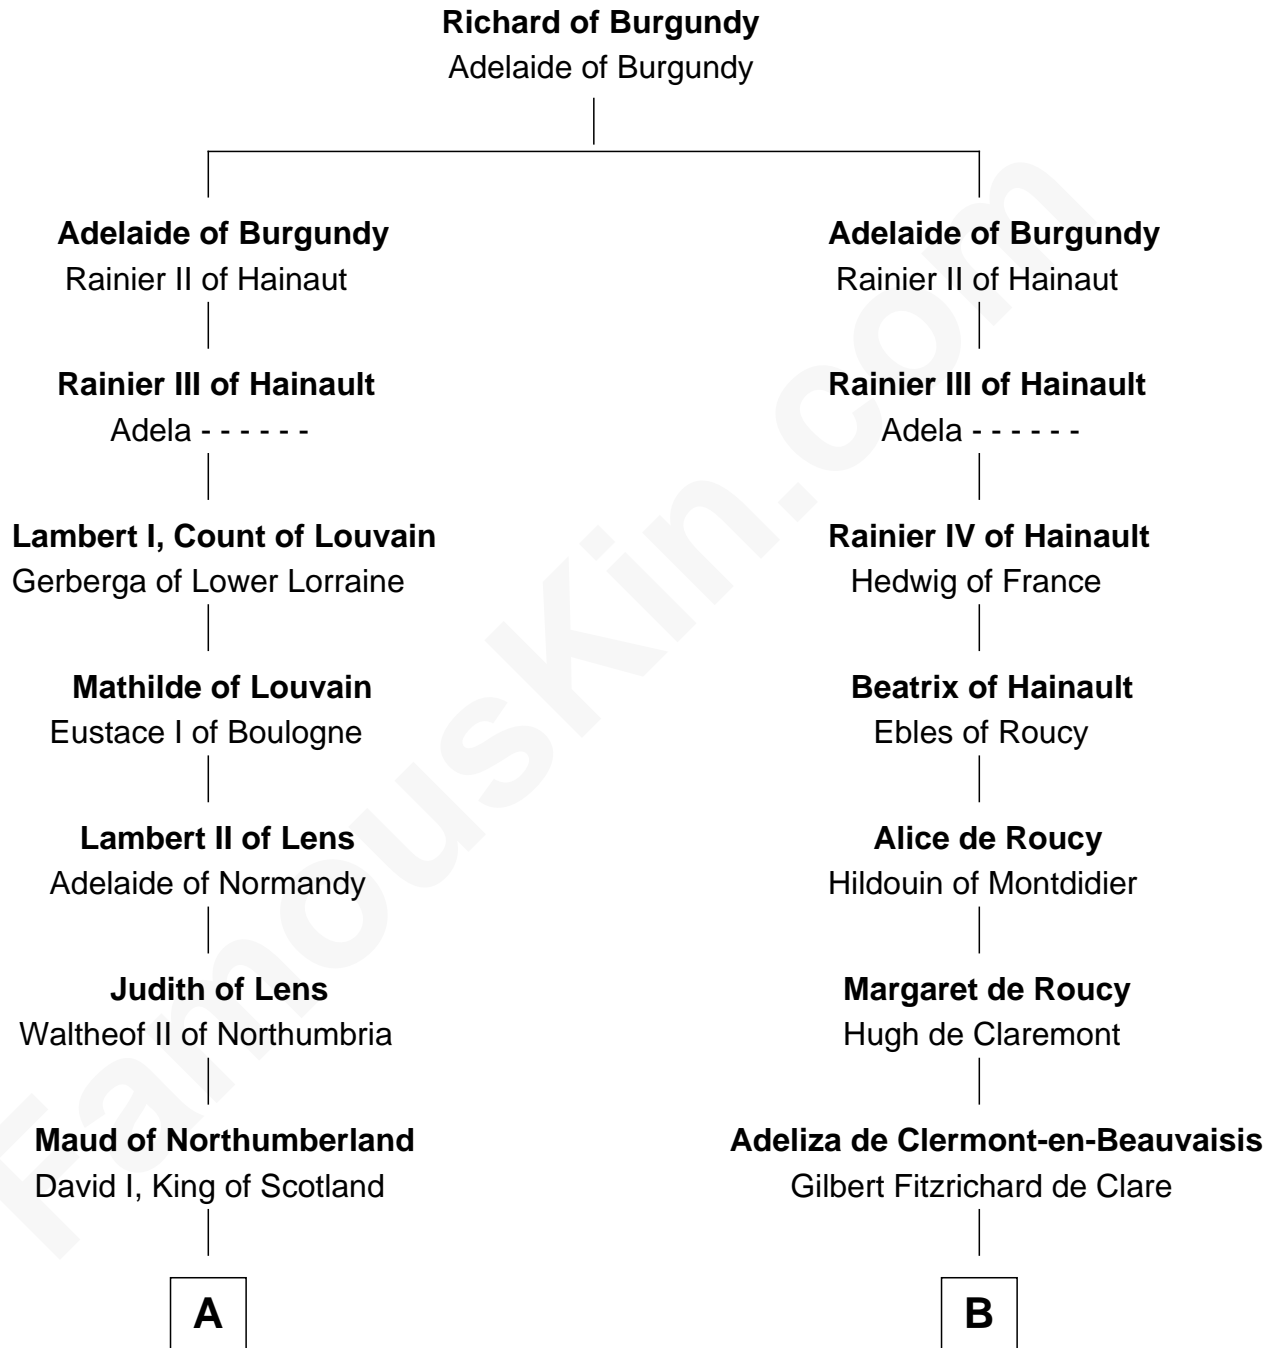

FamousKin.com Relationship Chart of

Jane Seymour

3rd Wife of King Henry VIII

11th cousin 8 times removed of

William de Lanvallay

Magna Carta Surety

C

—
Anne Say

Sir Henry Wentworth

—
Margery Wentworth

Sir John Seymour

—
Jane Seymour

Wife of King Henry VIII

FamousKin.com