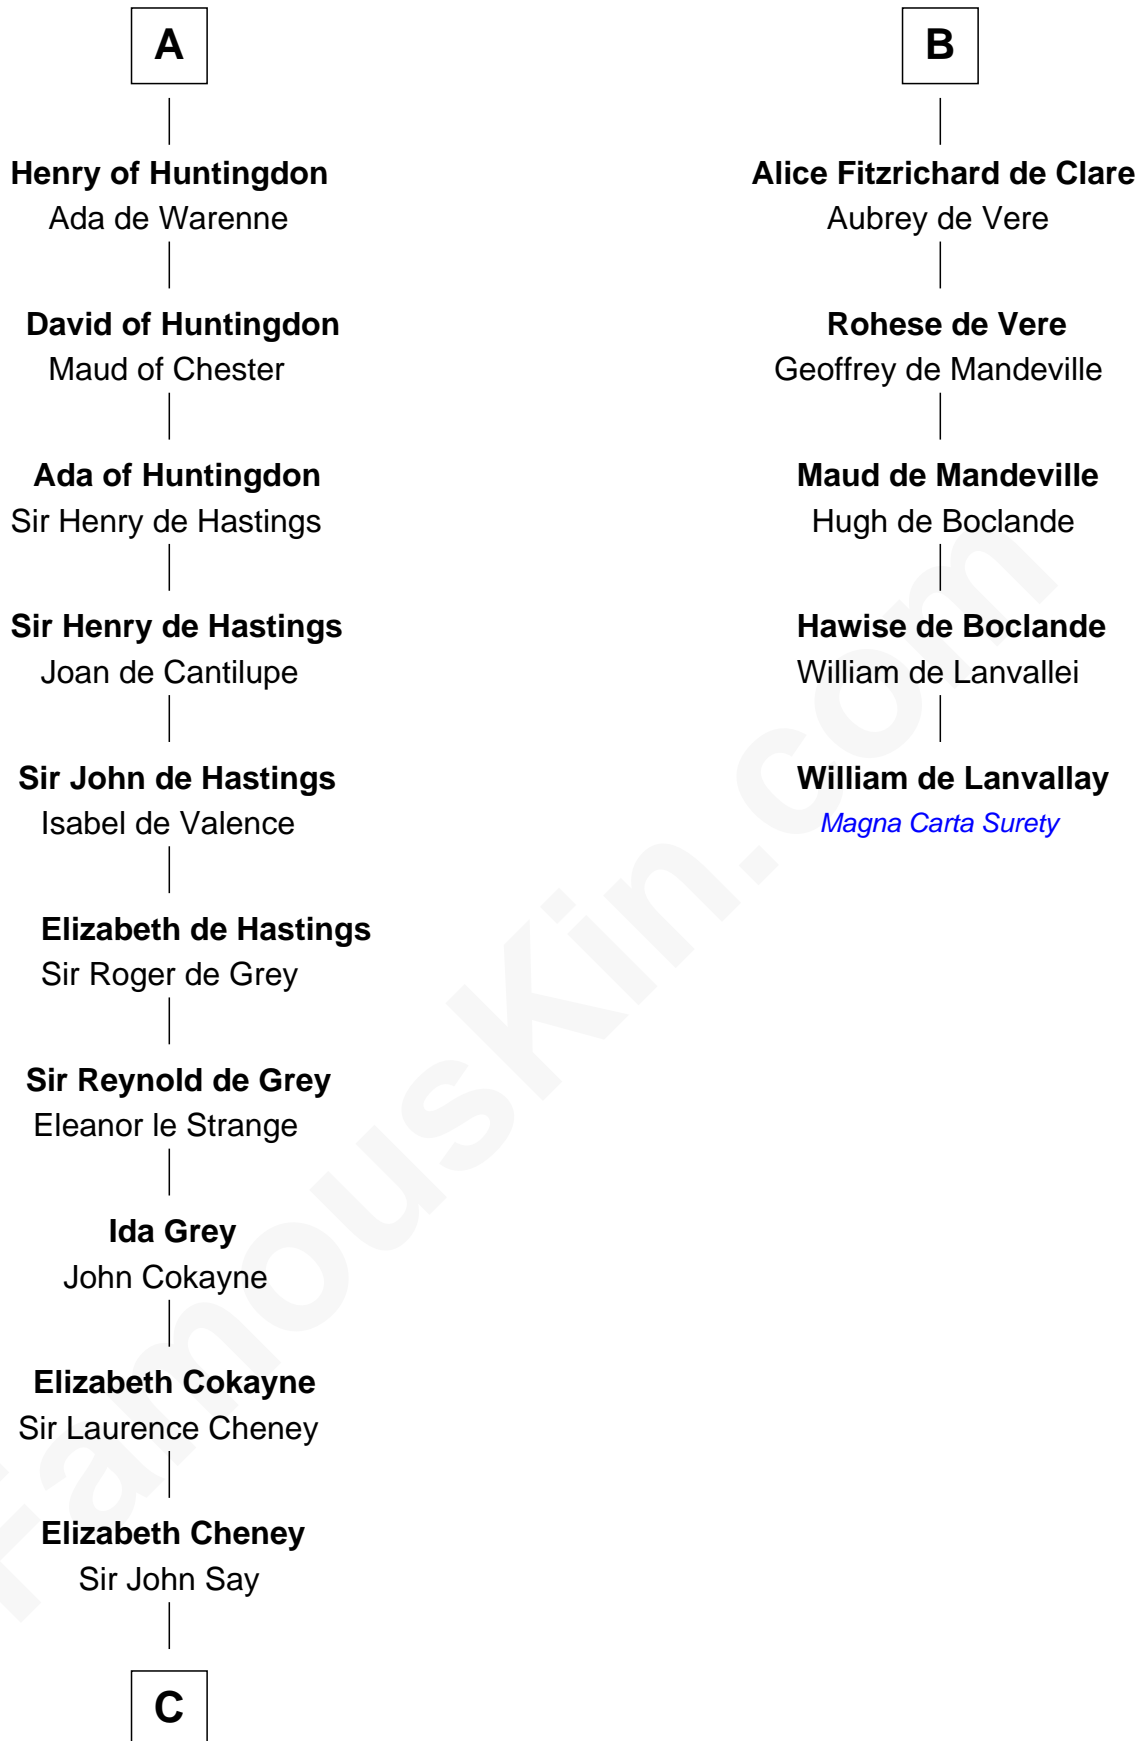

FamousKin.com Relationship Chart of

Jane Seymour

3rd Wife of King Henry VIII

11th cousin 8 times removed of

William de Lanvallay

Magna Carta Surety

C

—
Anne Say

Sir Henry Wentworth

—
Margery Wentworth

Sir John Seymour

—
Jane Seymour

Wife of King Henry VIII

FamousKin.com