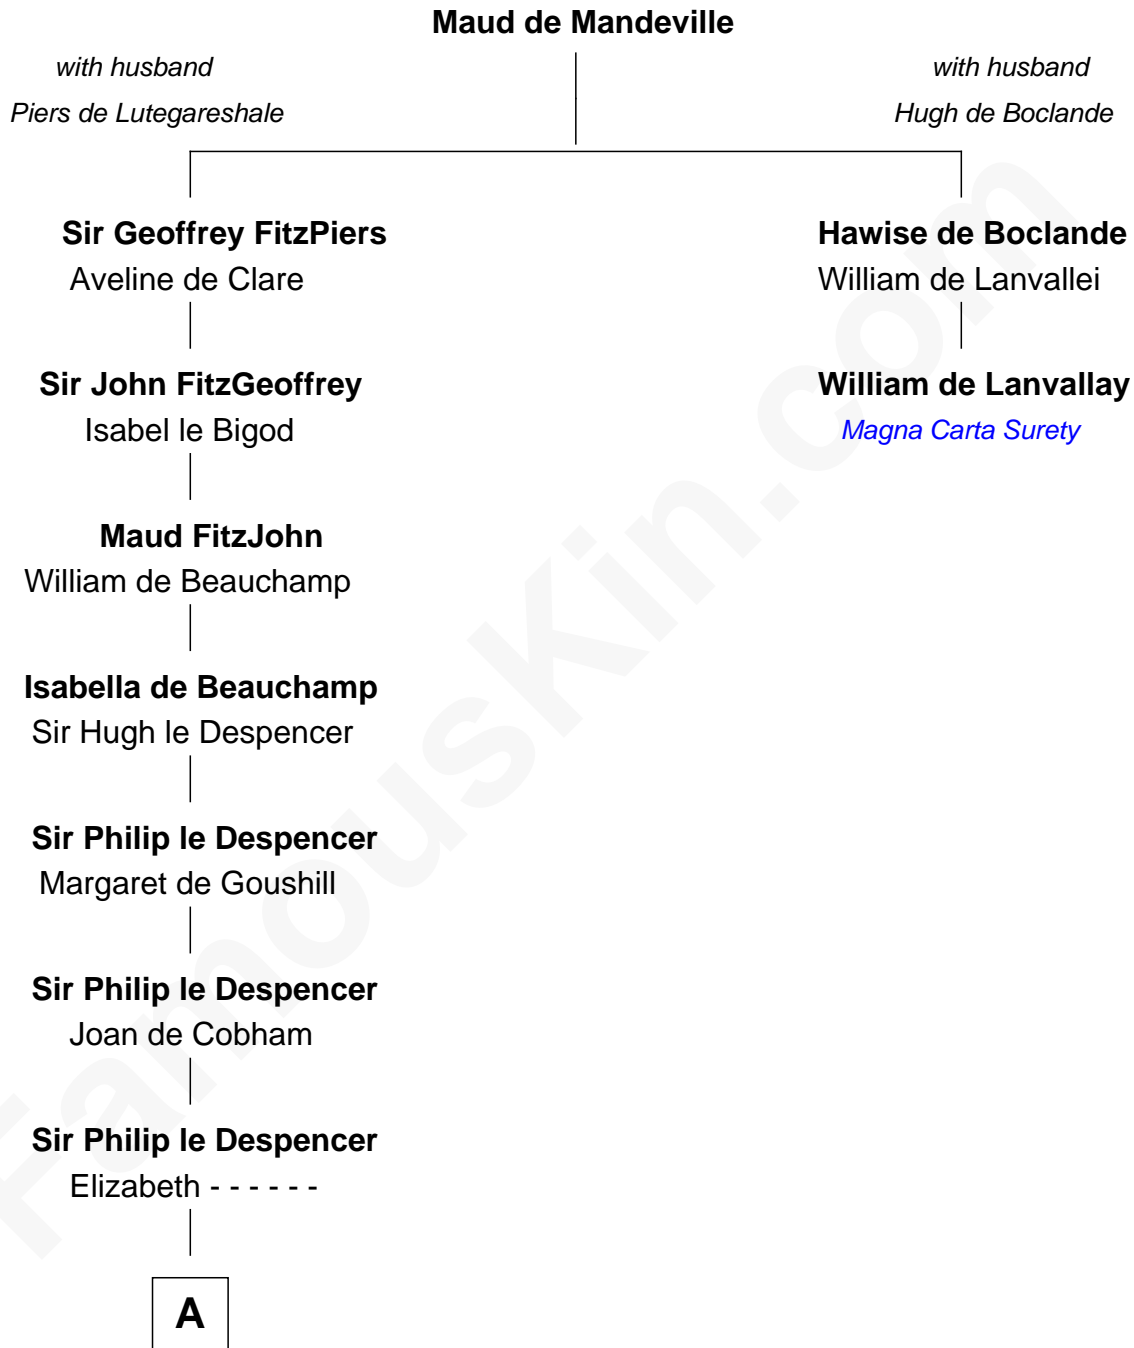

# FamousKin.com Relationship Chart of

**Jane Seymour**

*3rd Wife of King Henry VIII*

**1st cousin 11 times removed of**

**William de Lanvallay**

*Magna Carta Surety*

**A**

—  
**Sir Philip le Despencer**

Elizabeth de Tibetot

—  
**Margery Despencer**

Sir Roger Wentworth

—  
**Sir Philip Wentworth**

Mary Clifford

—  
**Sir Henry Wentworth**

Anne Say

—  
**Margery Wentworth**

Sir John Seymour

—  
**Jane Seymour**

*Wife of King Henry VIII*

FamousKin.com