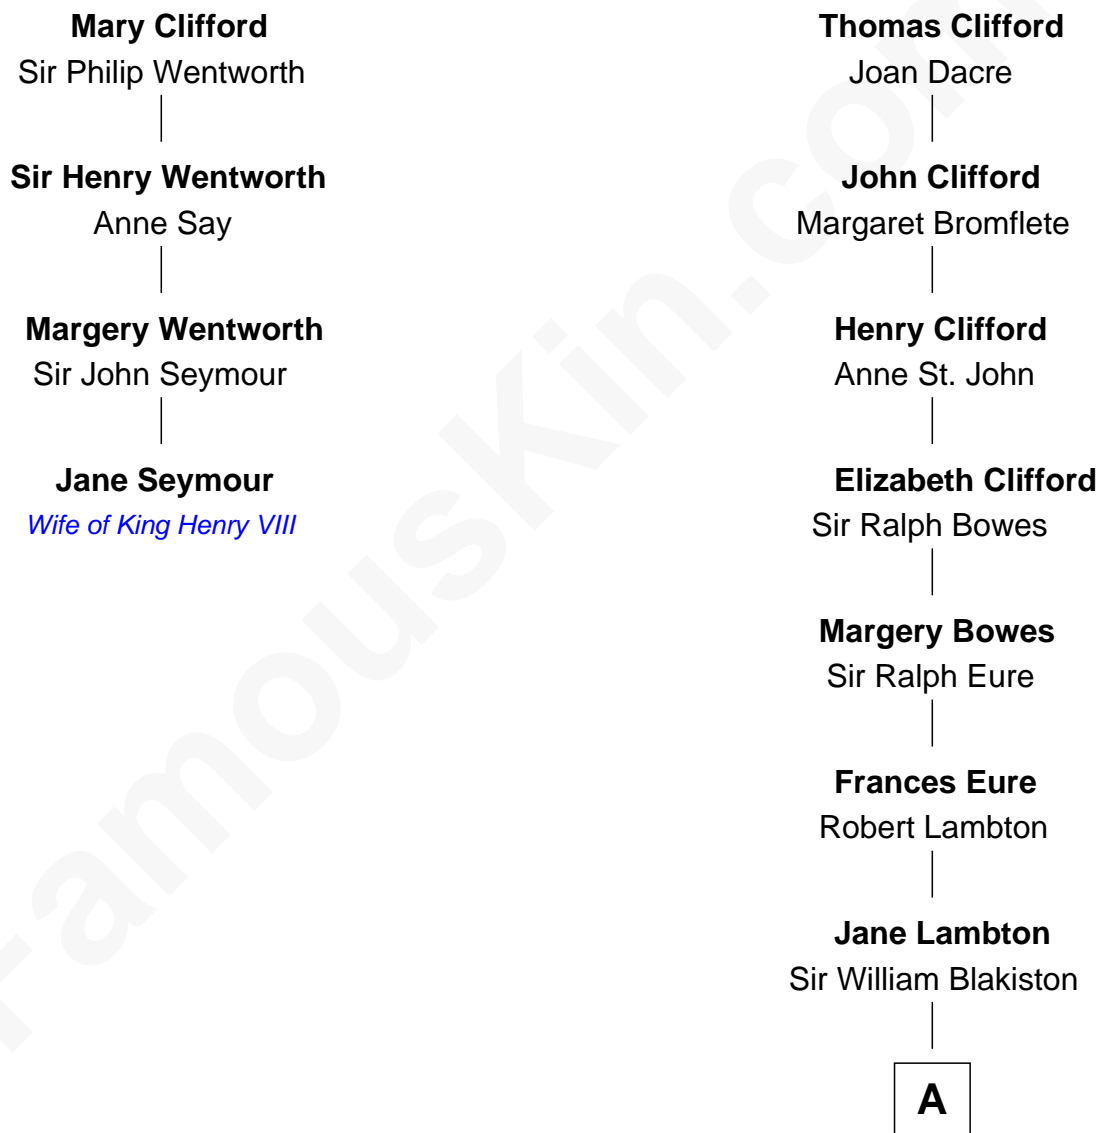

FamousKin.com Relationship Chart of

Jane Seymour

3rd Wife of King Henry VIII

3rd cousin 15 times removed of

Benedict Cumberbatch

Movie, Television and Stage Actor

Sir John Clifford

Elizabeth Percy