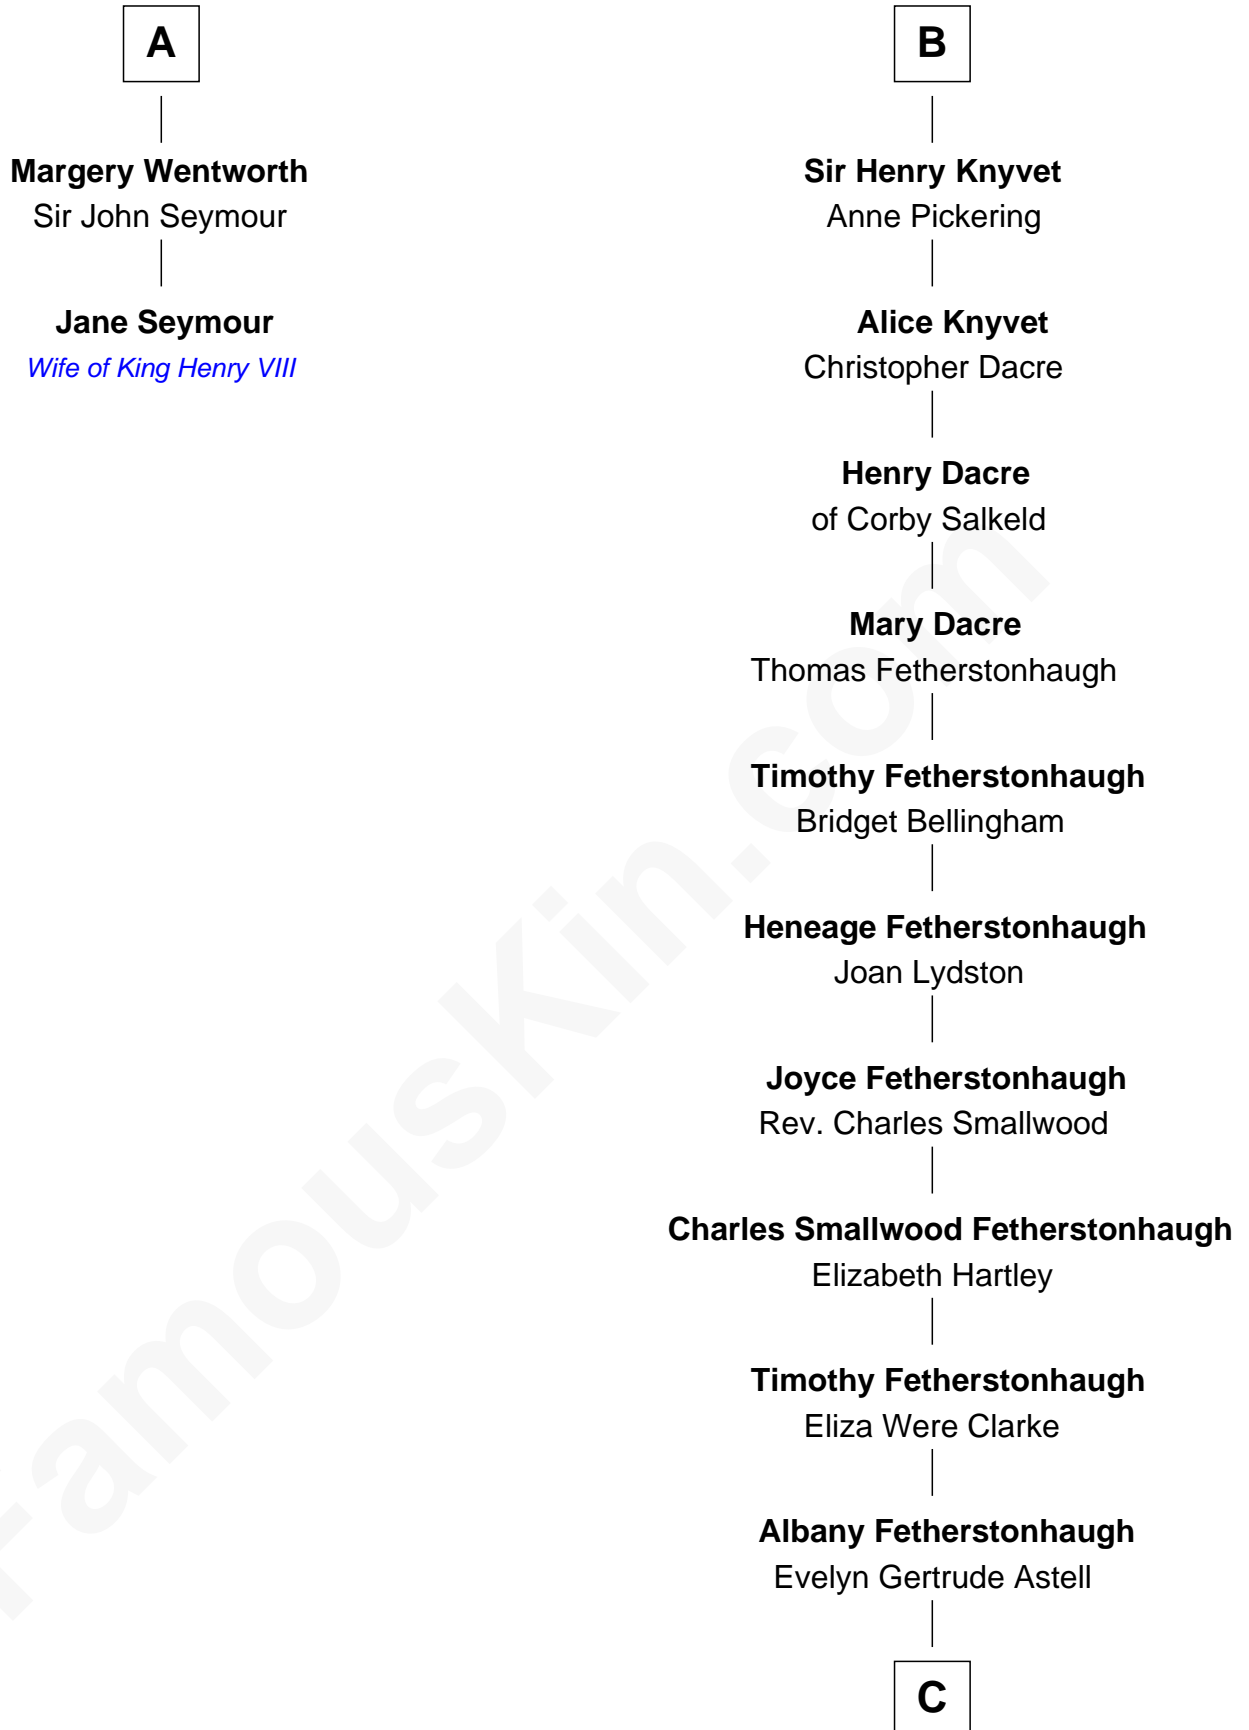

FamousKin.com Relationship Chart of

Jane Seymour

3rd Wife of King Henry VIII

8th cousin 12 times removed of

Tilda Swinton

Movie Actress

William de Ros
Maude de Vaux

C

Gertrude Clare Fetherstonhaugh
Cecil George Herbert Alers-Hankey

Mariora Beatrice Evelyn Rochfort Alers-Hankey
Alan Henry Campbell Swinton

Sir John Swinton
Judith Balfour Killen

Tilda Swinton
Movie Actress