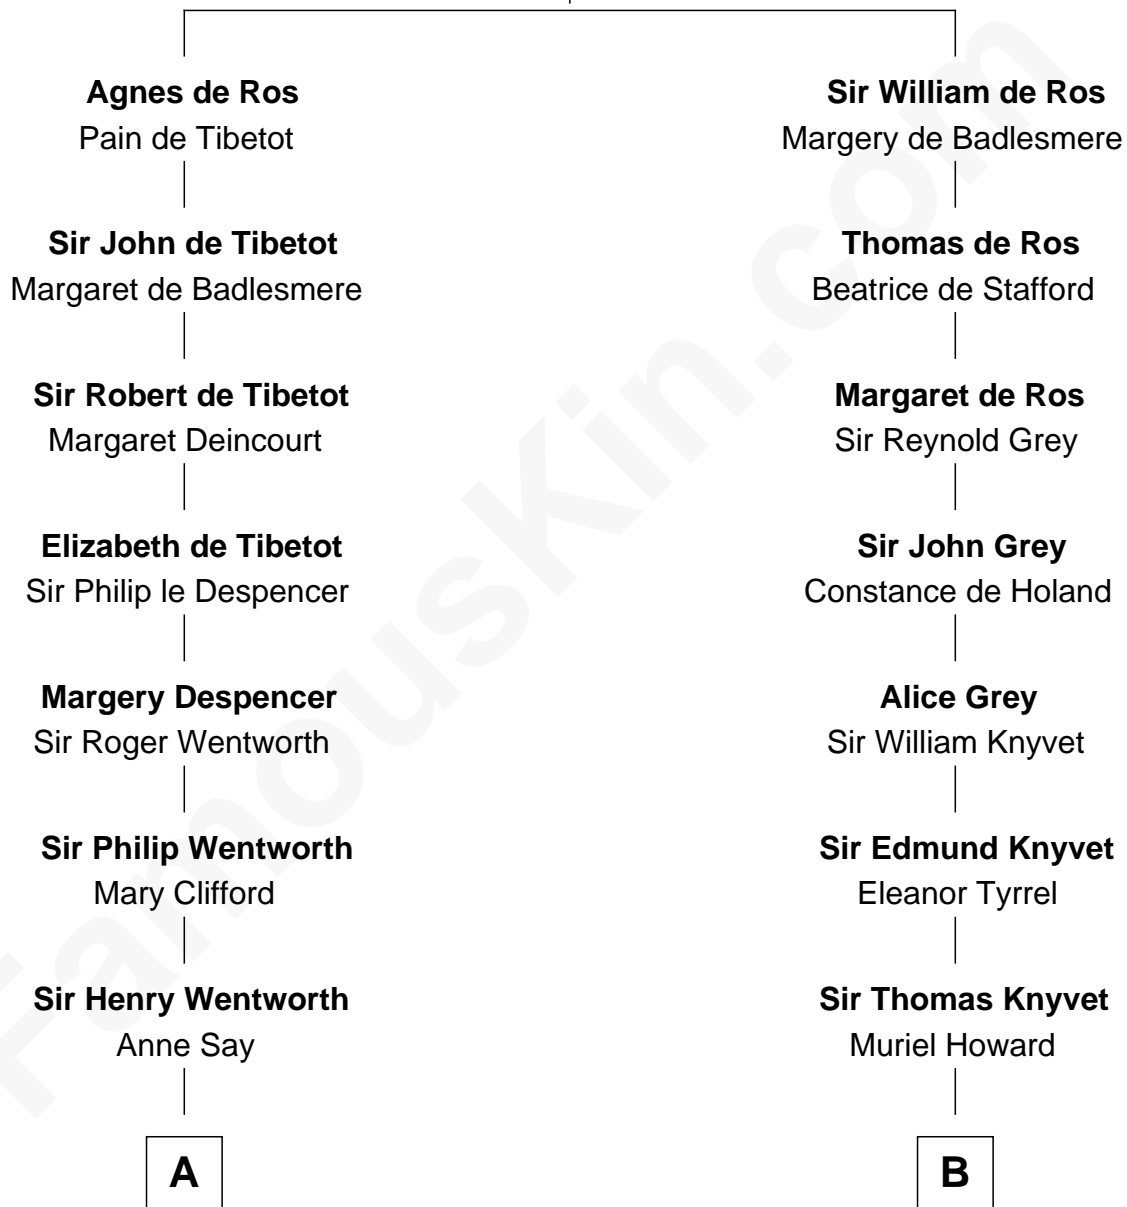

FamousKin.com Relationship Chart of

Jane Seymour

3rd Wife of King Henry VIII

8th cousin 12 times removed of

Tilda Swinton

Movie Actress

William de Ros
Maude de Vaux

C

Gertrude Clare Fetherstonhaugh
Cecil George Herbert Alers-Hankey

Mariora Beatrice Evelyn Rochfort Alers-Hankey
Alan Henry Campbell Swinton

Sir John Swinton
Judith Balfour Killen

Tilda Swinton
Movie Actress