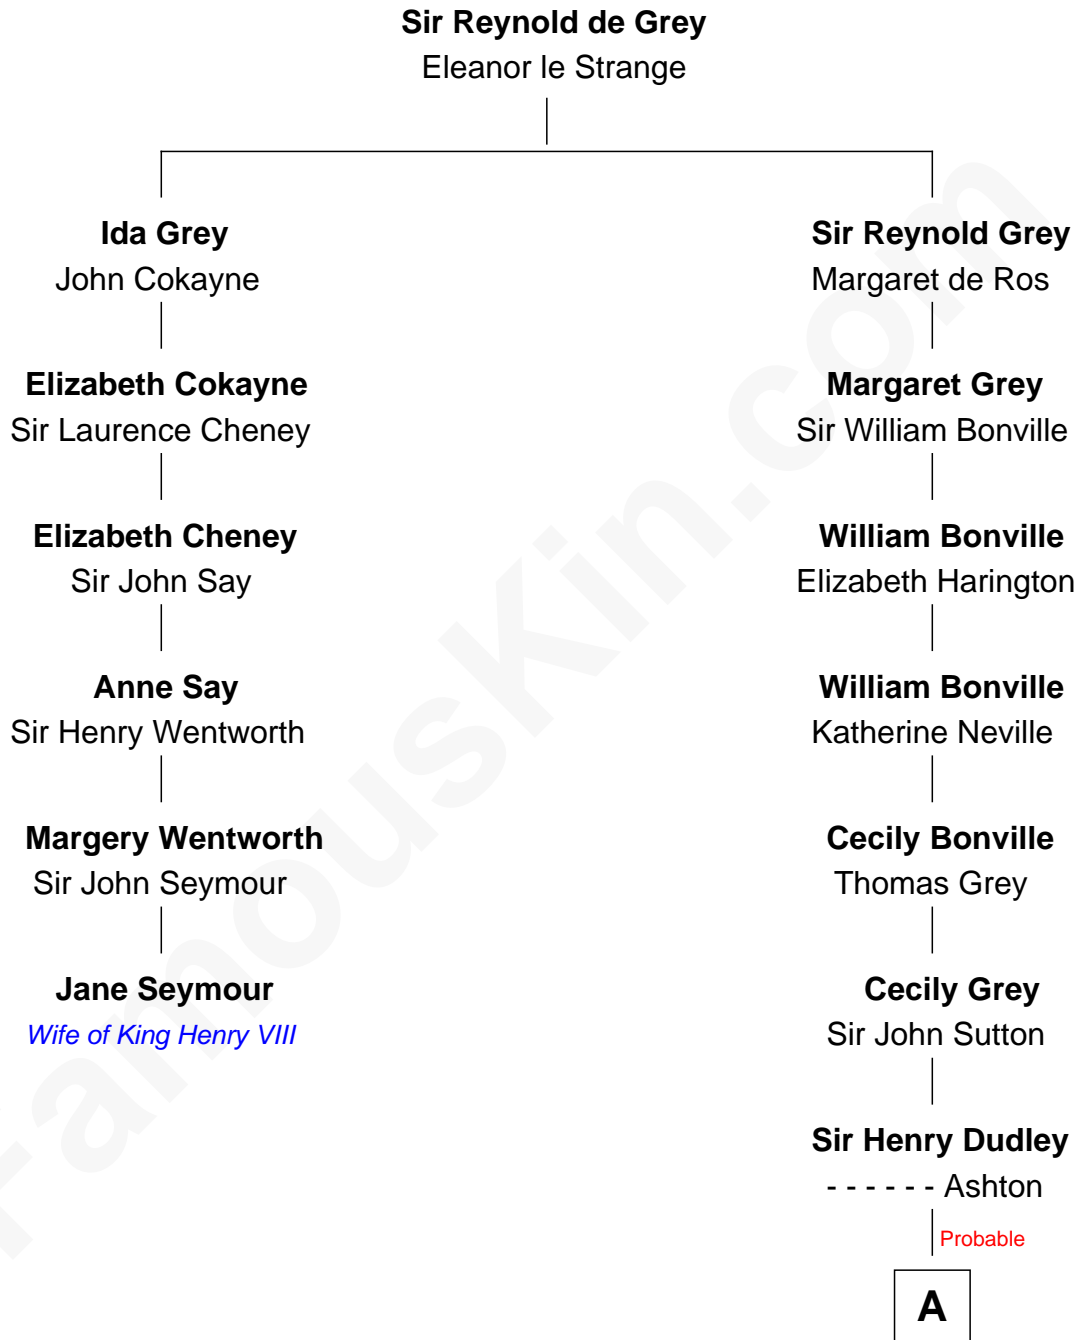

FamousKin.com

Relationship Chart of

Jane Seymour

3rd Wife of King Henry VIII

5th cousin 9 times removed of

Jane (Appleton) Pierce

First Lady of President Franklin Pierce