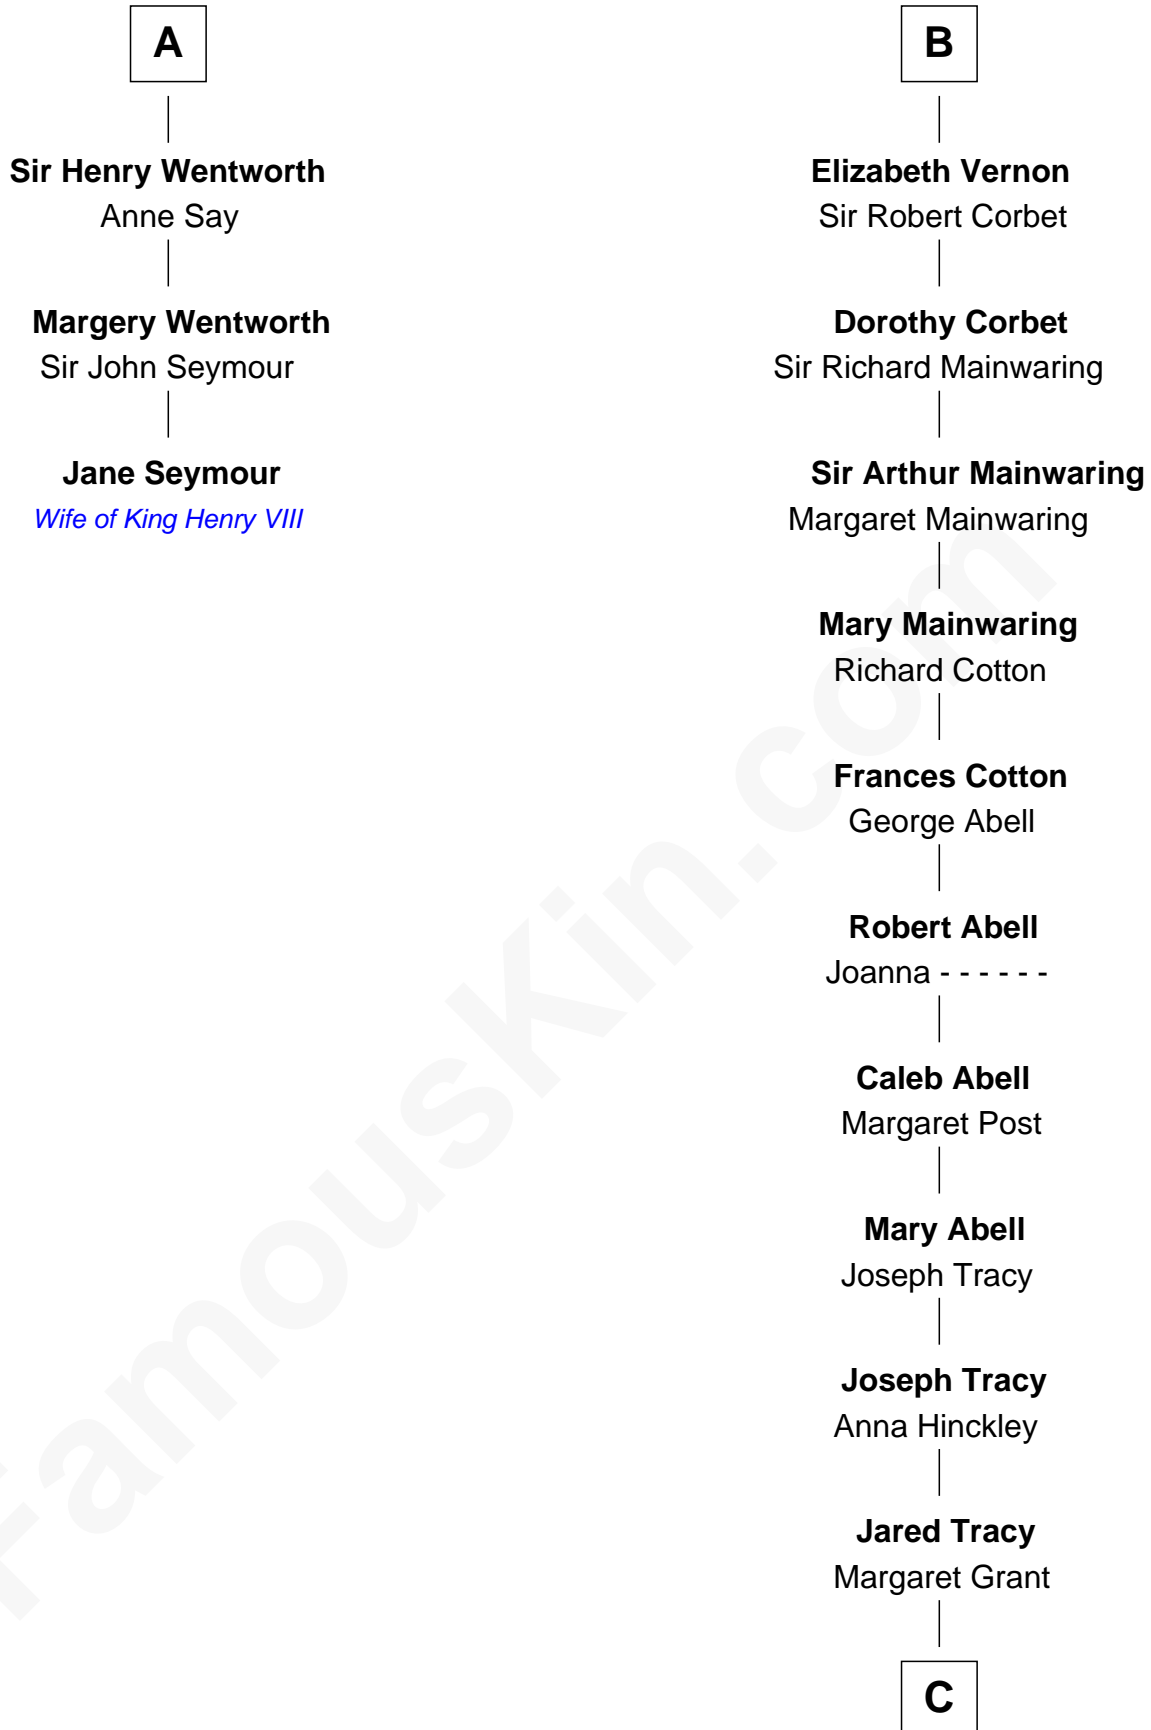

# FamousKin.com Relationship Chart of

**Jane Seymour**

*3rd Wife of King Henry VIII*

9th cousin 11 times removed of

**J.P. Morgan, Jr.**

*American Banker and Philanthropist*

**C**

|  
**William Gedney Tracy**

Rachel Huntington

|  
**Charles F. Tracy**

Louisa Kirkland

|  
**Frances Louisa Tracy**

John Pierpont Morgan

|  
**J.P. Morgan, Jr.**

*American Banker and Philanthropist*

FamousKin.com