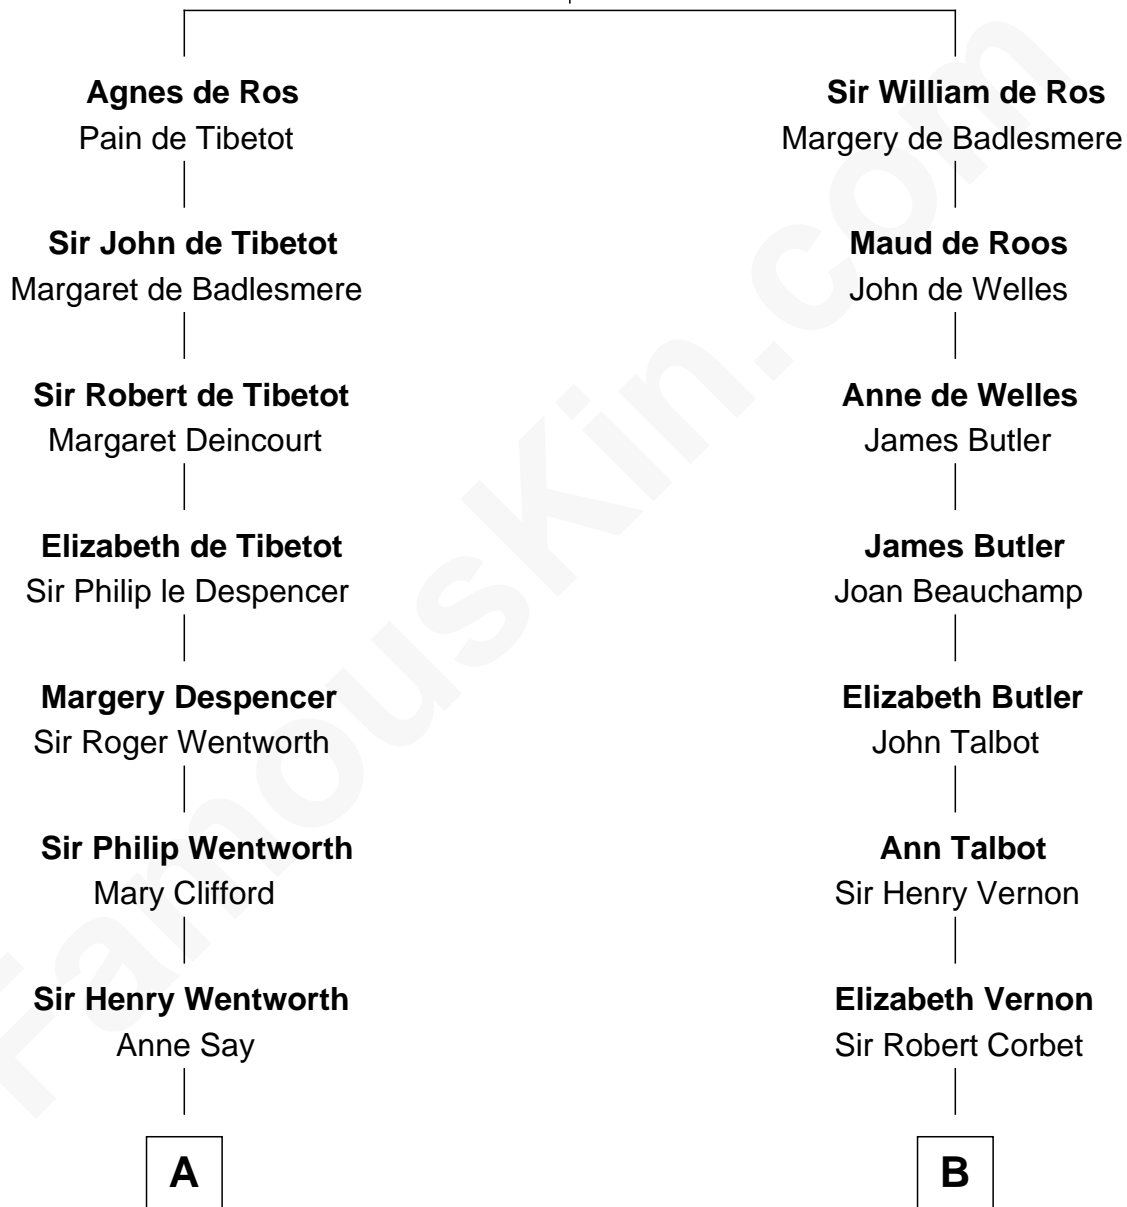

# FamousKin.com Relationship Chart of

**Jane Seymour**

*3rd Wife of King Henry VIII*

8th cousin 11 times removed of

**J.P. Morgan, Jr.**

*American Banker and Philanthropist*

**William de Ros**  
Maude de Vaux

C

Charles F. Tracy

Louisa Kirkland

Frances Louisa Tracy

John Pierpont Morgan

J.P. Morgan, Jr.

*American Banker and Philanthropist*

FamousKin.com