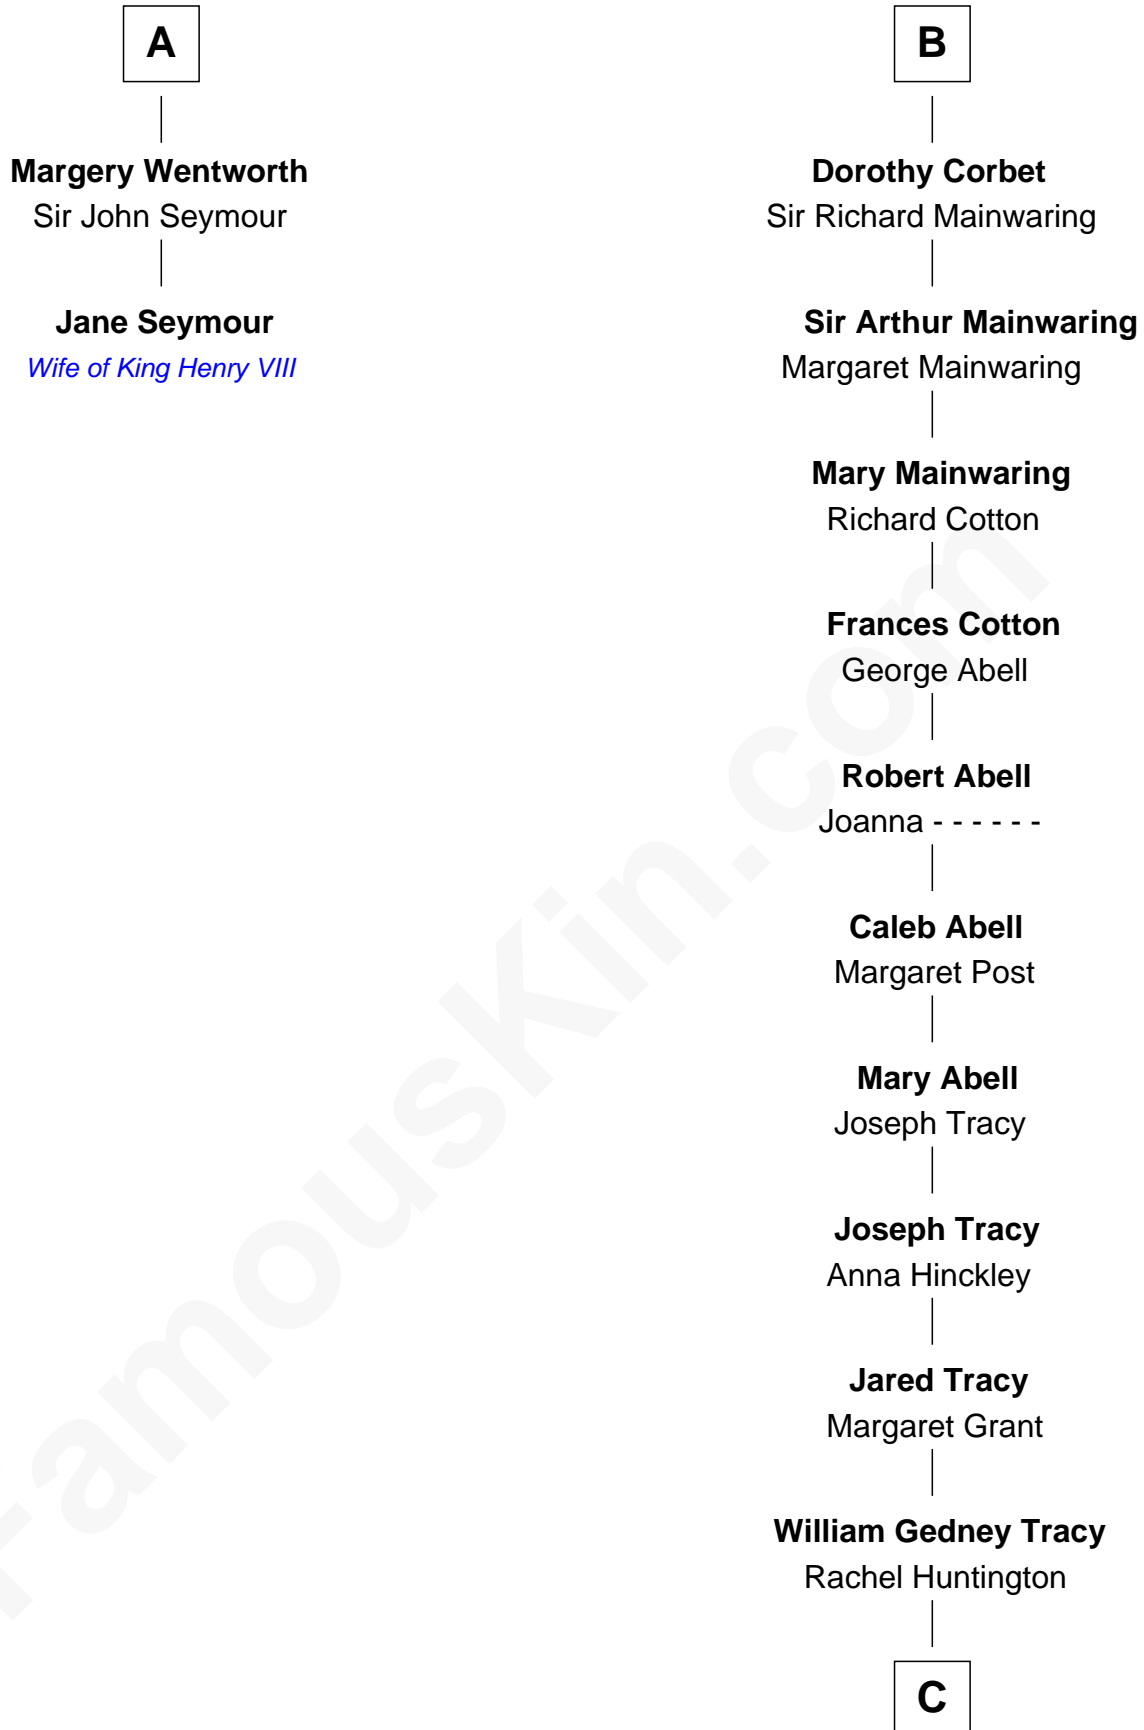

# FamousKin.com Relationship Chart of

**Jane Seymour**

*3rd Wife of King Henry VIII*

8th cousin 11 times removed of

**J.P. Morgan, Jr.**

*American Banker and Philanthropist*

**William de Ros**  
Maude de Vaux

C

Charles F. Tracy

Louisa Kirkland

Frances Louisa Tracy

John Pierpont Morgan

J.P. Morgan, Jr.

*American Banker and Philanthropist*

FamousKin.com