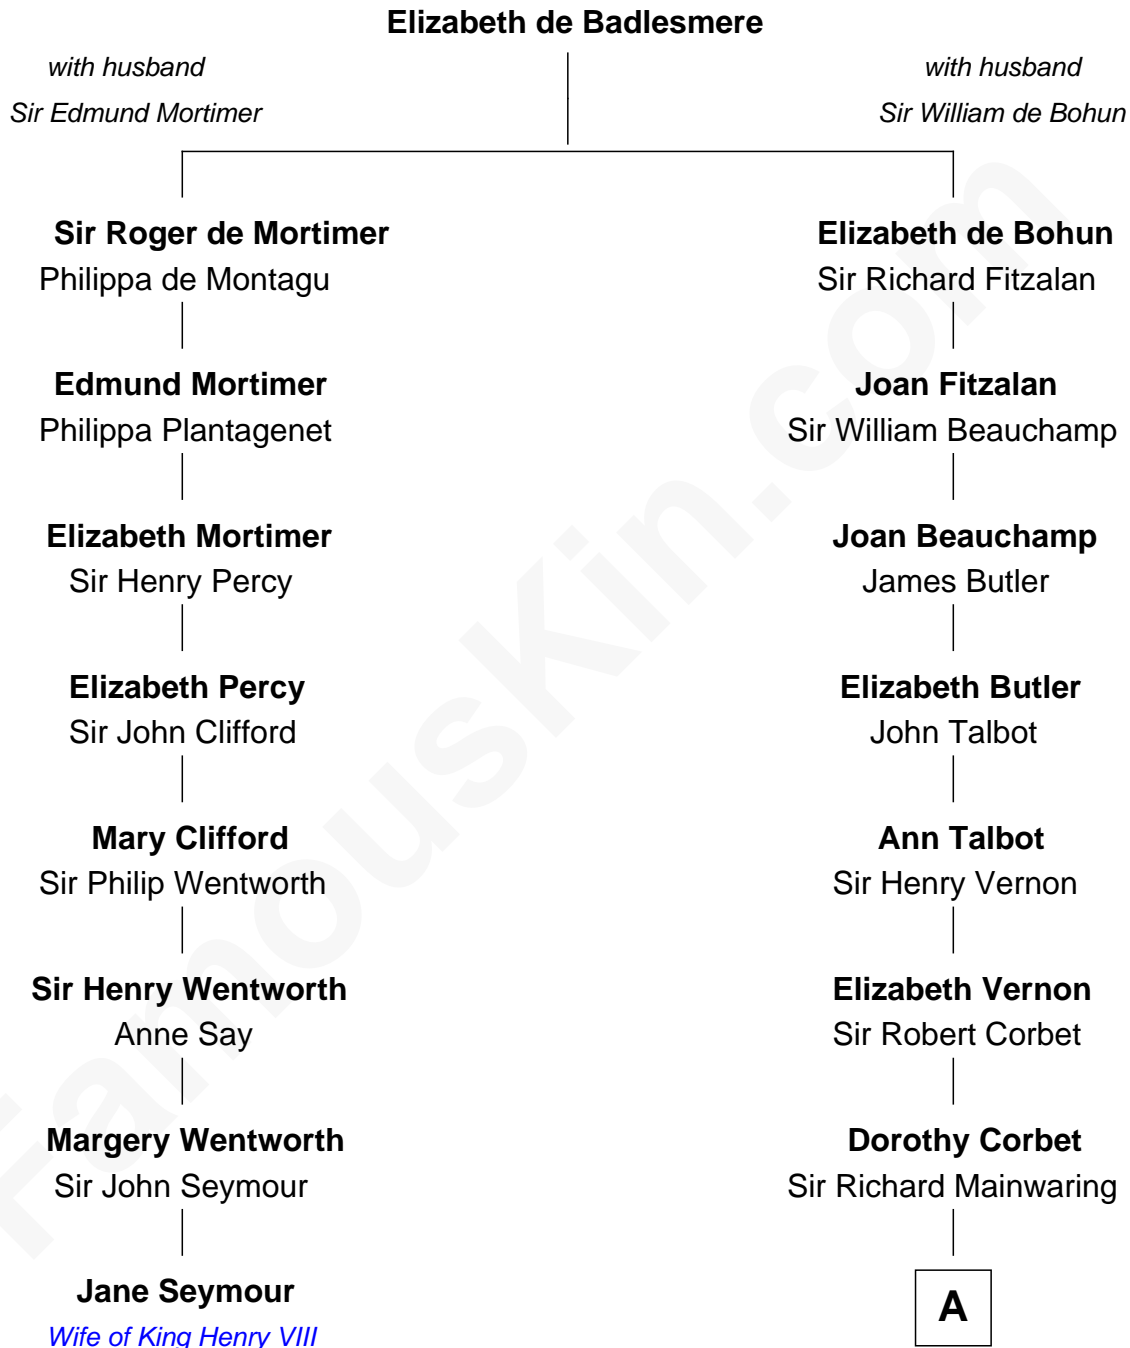

# FamousKin.com Relationship Chart of

**Jane Seymour**

*3rd Wife of King Henry VIII*

7th cousin 11 times removed of

**J.P. Morgan, Jr.**

*American Banker and Philanthropist*

**A**

**Sir Arthur Mainwaring**

Margaret Mainwaring

**Mary Mainwaring**

Richard Cotton

**Frances Cotton**

George Abell

**Robert Abell**

Joanna - - - - -

**Caleb Abell**