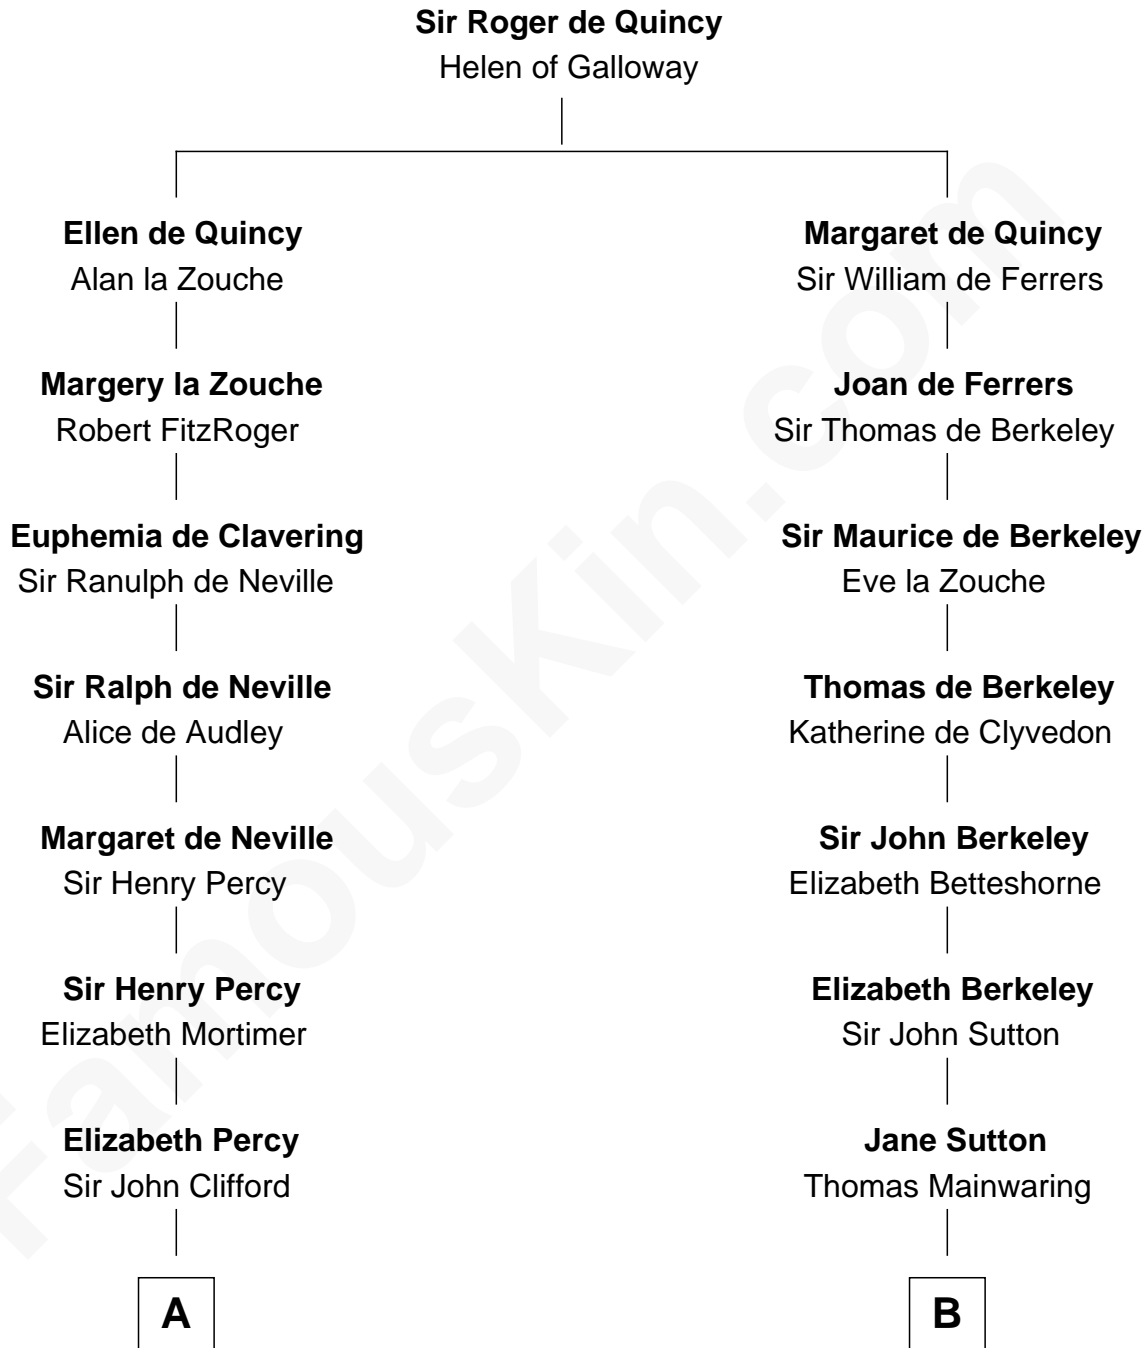

FamousKin.com Relationship Chart of

Jane Seymour

3rd Wife of King Henry VIII

10th cousin 9 times removed of

J.P. Morgan, Jr.

American Banker and Philanthropist

C

Charles F. Tracy

Louisa Kirkland

Frances Louisa Tracy

John Pierpont Morgan

J.P. Morgan, Jr.

American Banker and Philanthropist

FamousKin.com